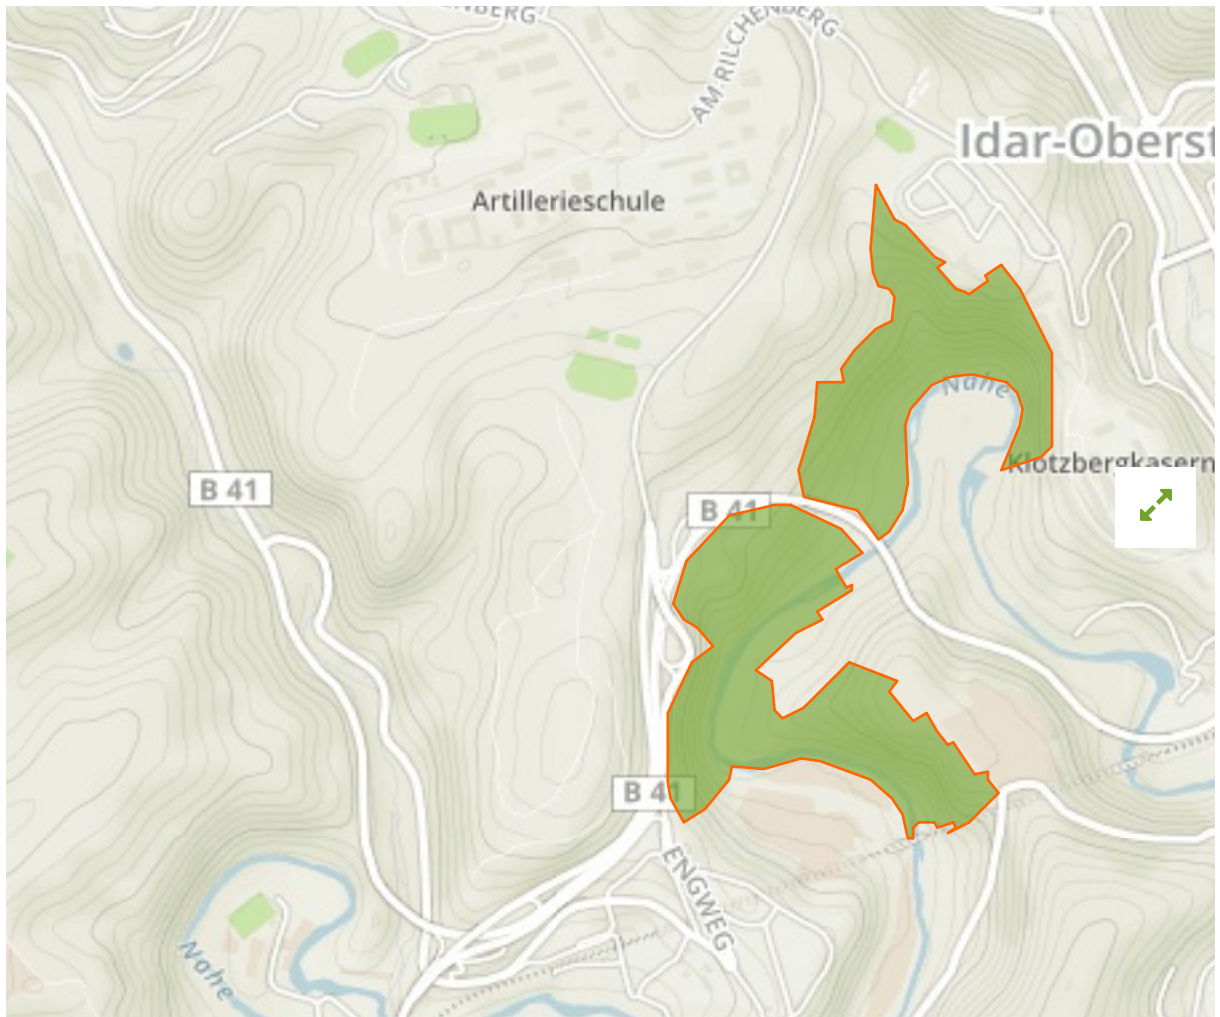

Kammerwoog - Krechelsfels in Germany

The designations employed and the presentation of material on this map do not imply the expression of any opinion whatsoever on the part of the Secretariat of the United Nations concerning the legal status of any country, territory, city or area or of its authorities, or concerning the delimitation of its frontiers or boundaries.

WDPA ID

318627

Reported Area

0.47 km²

Management Effectiveness Evaluations

No information available

Attributes

| | |
|---------------------------------|--|
| Original Name | Kammerwoog - Krechelsfels |
| English Designation | Nature Reserve |
| IUCN Management Category | Not Assigned |
| Status | Designated |
| Type of Designation | National |
| Status Year | 1998 |
| Sublocation | |
| Governance Type | Federal or national ministry or agency |
| Management Authority | Bundesamt für Naturschutz |
| Management Plan | Not Reported |
| International Criteria | Not Applicable |