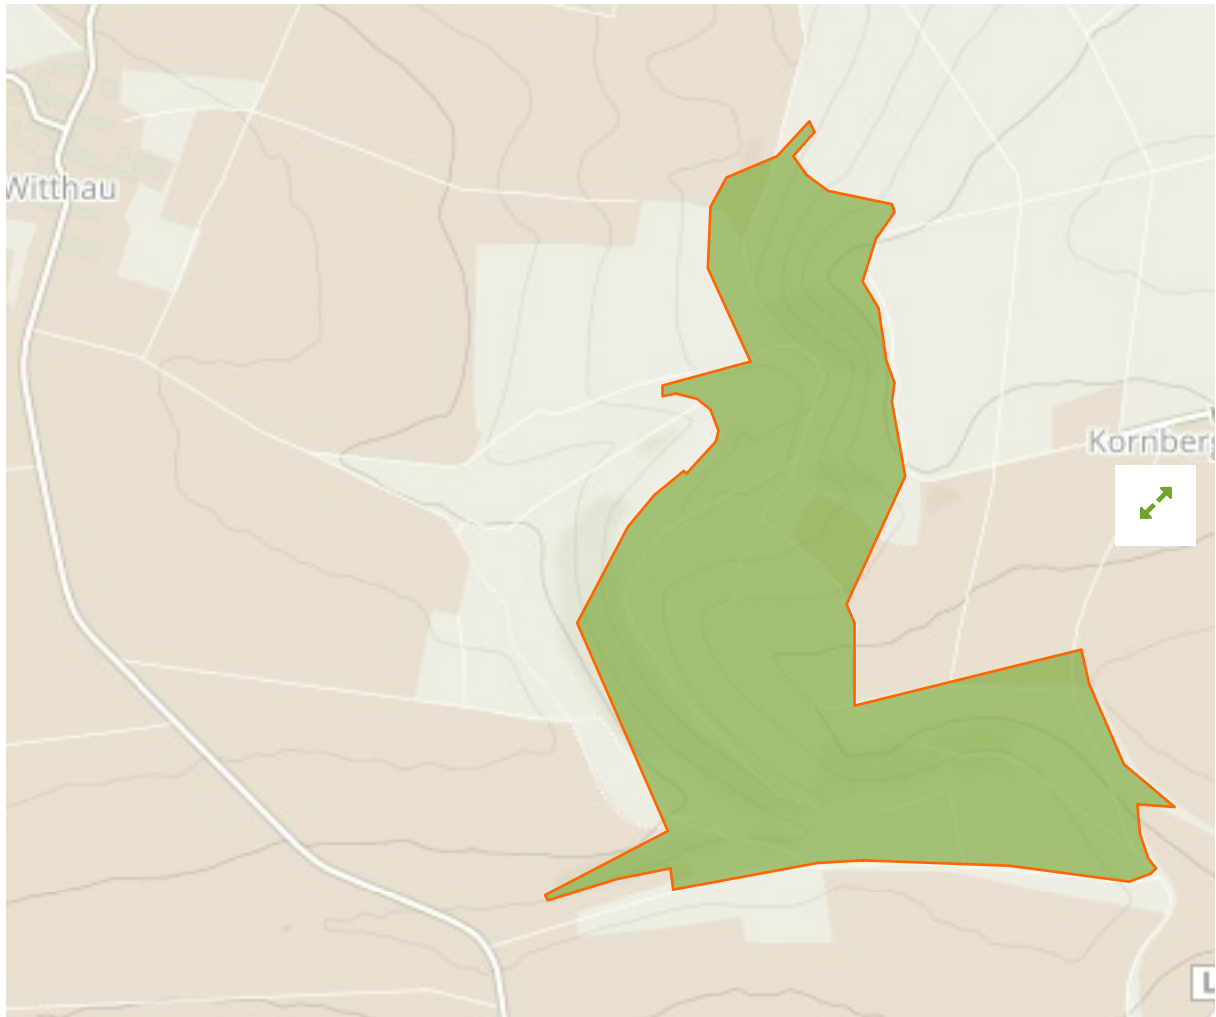

## Laushalde in Germany

The designations employed and the presentation of material on this map do not imply the expression of any opinion whatsoever on the part of the Secretariat of the United Nations concerning the legal status of any country, territory, city or area or of its authorities, or concerning the delimitation of its frontiers or boundaries.

WDPA ID

---

**318720**

Reported Area

---

**0.28 km<sup>2</sup>**