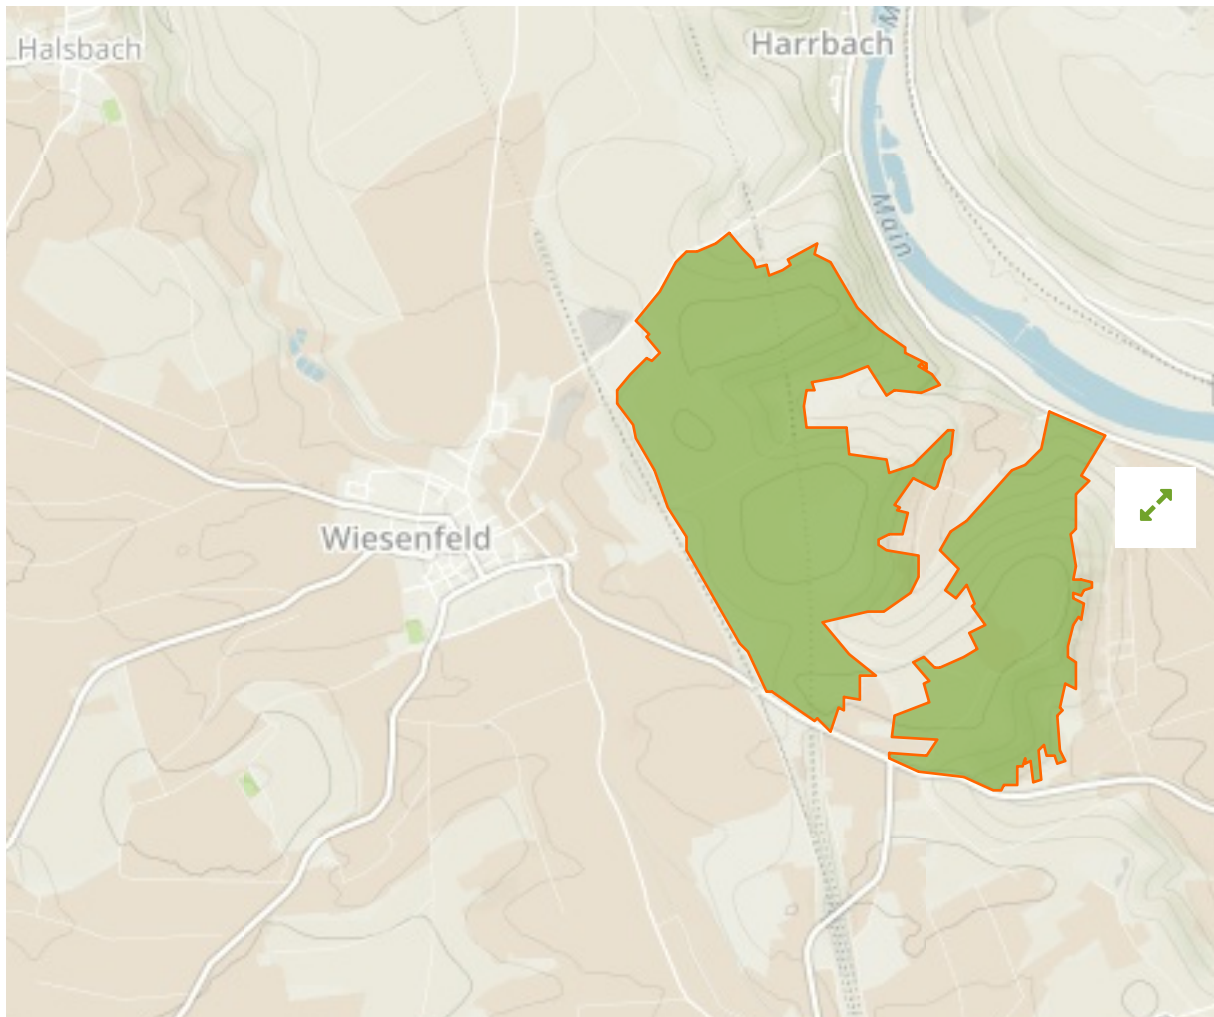

Mäusberg-Rammersberg-Ständelberg in Germany

The designations employed and the presentation of material on this map do not imply the expression of any opinion whatsoever on the part of the Secretariat of the United Nations concerning the legal status of any country, territory, city or area or of its authorities, or concerning the delimitation of its frontiers or boundaries.

WDPA ID

318771

Reported Area

2.74 km²

Management Effectiveness Evaluations

No information available

Attributes

Original Name	Mäusberg-Rammersberg-Ständelberg
English Designation	Nature Reserve
IUCN Management Category	IV
Status	Designated
Type of Designation	National
Status Year	2002
Sublocation	
Governance Type	Federal or national ministry or agency
Management Authority	Bundesamt für Naturschutz
Management Plan	Not Reported
International Criteria	Not Applicable