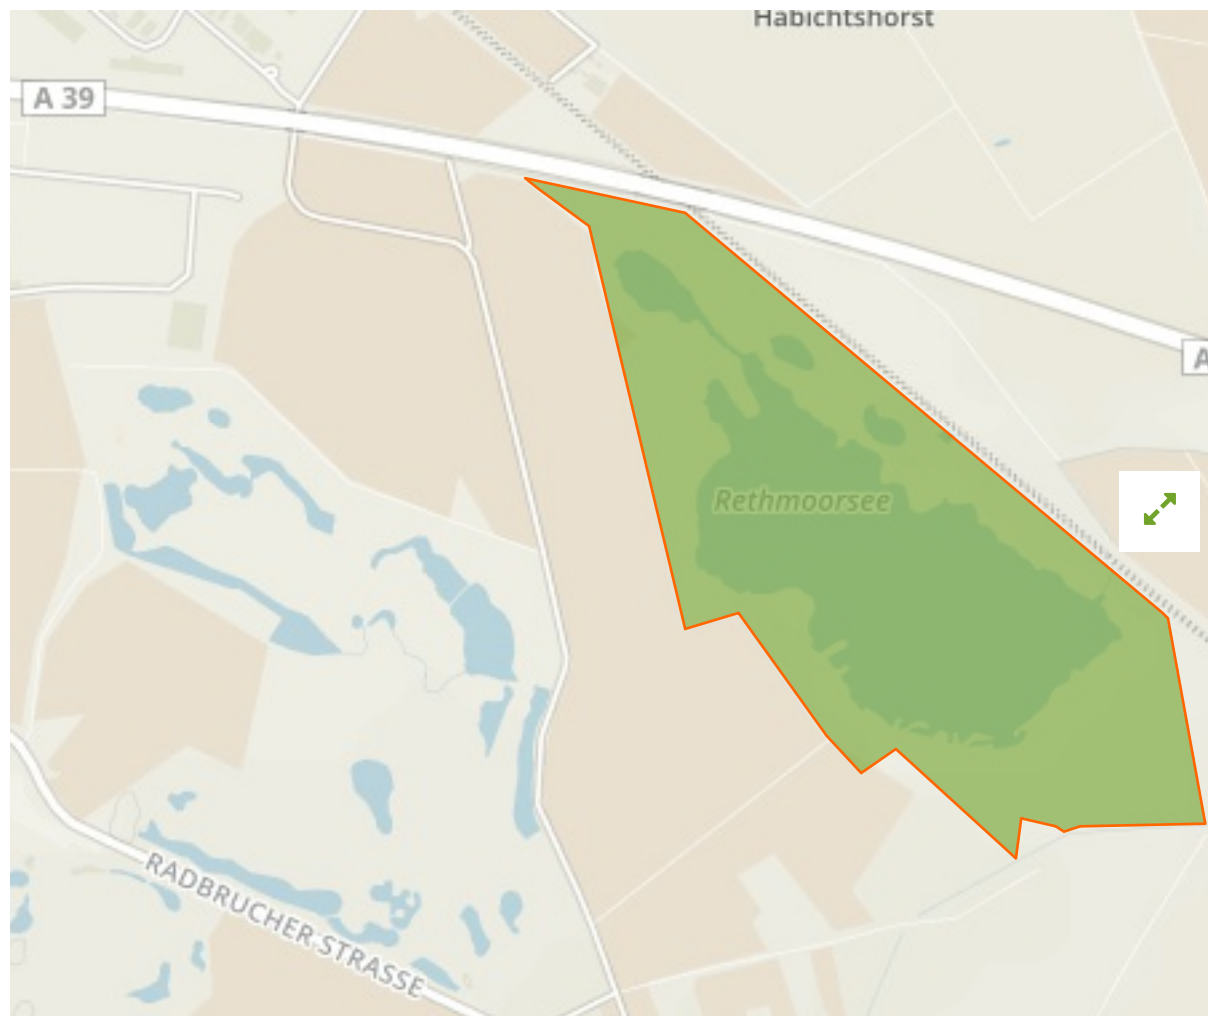

Rethmoorsee in Germany

The designations employed and the presentation of material on this map do not imply the expression of any opinion whatsoever on the part of the Secretariat of the United Nations concerning the legal status of any country, territory, city or area or of its authorities, or concerning the delimitation of its frontiers or boundaries.

WDPA ID

318978

Reported Area

0.88 km²

Management Effectiveness Evaluations

No information available

Attributes

Original Name	Rethmoorsee
English Designation	Nature Reserve
IUCN Management Category	IV
Status	Designated
Type of Designation	National
Status Year	1998
Sublocation	
Governance Type	Federal or national ministry or agency
Management Authority	Bundesamt für Naturschutz
Management Plan	Not Reported
International Criteria	Not Applicable