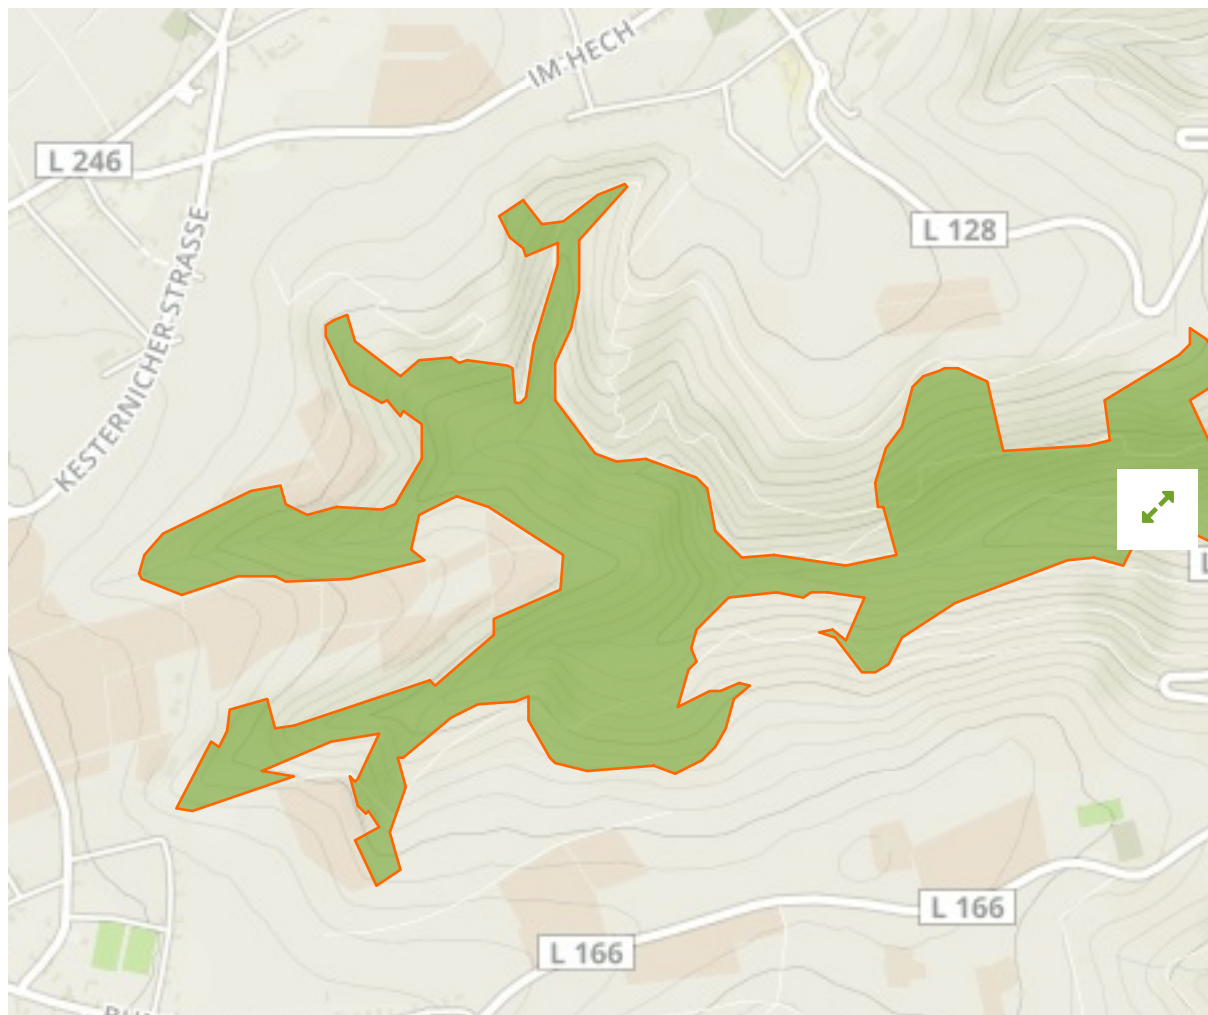

NSG Weidenbachtal mit Nebenbaechen bis zum Rurseeufer in Germany

The designations employed and the presentation of material on this map do not imply the expression of any opinion whatsoever on the part of the Secretariat of the United Nations concerning the legal status of any country, territory, city or area or of its authorities, or concerning the delimitation of its frontiers or boundaries.

WDPA ID

319297

Reported Area

1.14 km²

Management Effectiveness Evaluations

No information available

Attributes

Original Name	NSG Weidenbachtal mit Nebenbaechen bis zum Rurseeufer
English Designation	Nature Reserve
IUCN Management Category	IV
Status	Designated
Type of Designation	National
Status Year	1999
Sublocation	
Governance Type	Federal or national ministry or agency
Management Authority	Bundesamt für Naturschutz
Management Plan	Not Reported
International Criteria	Not Applicable