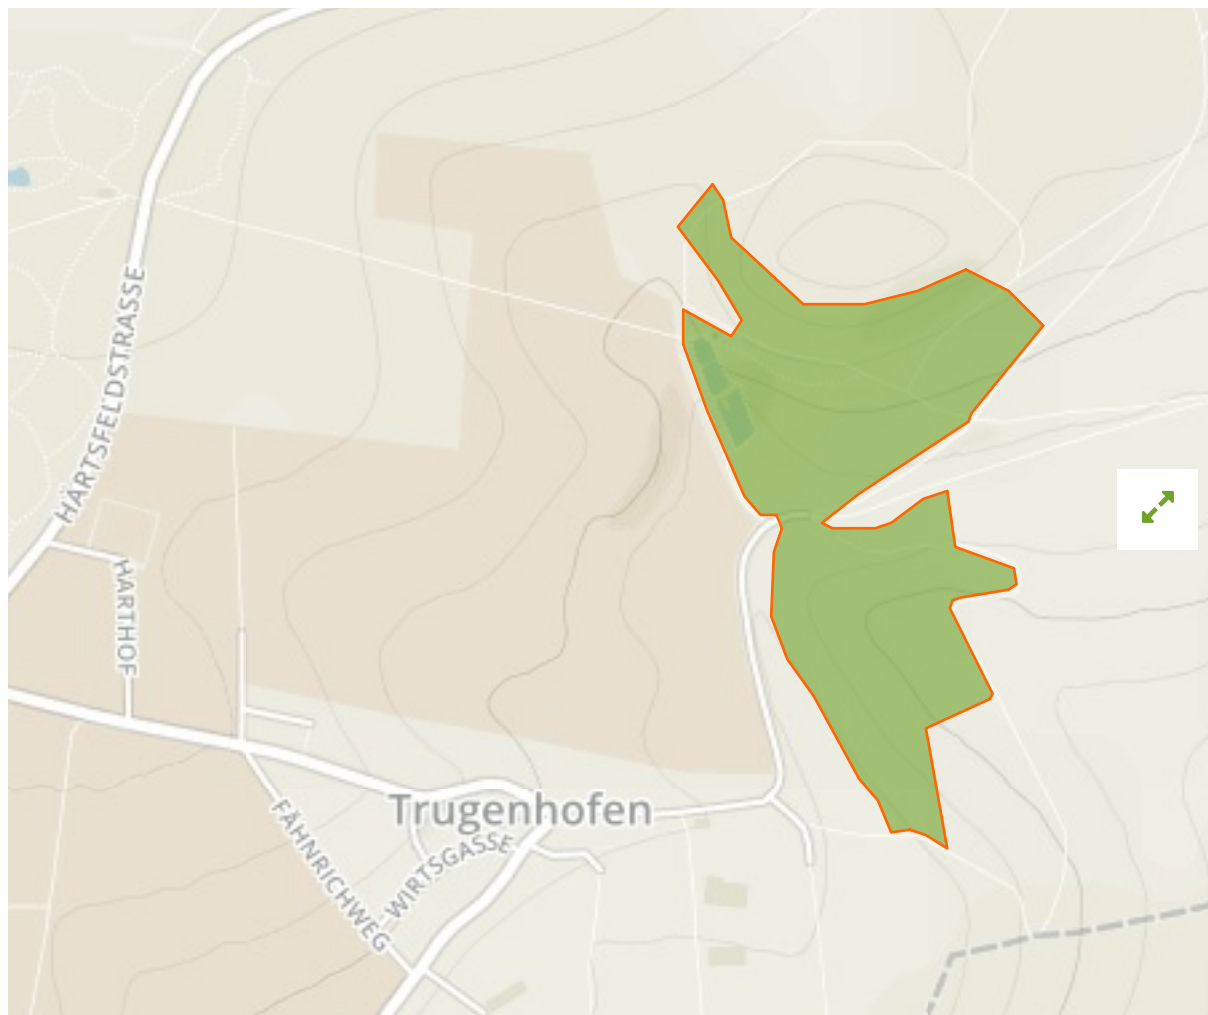

## Beim Karlsbrunnen mit Umgebung nördlich Trugenhofen in **Germany**

The designations employed and the presentation of material on this map do not imply the expression of any opinion whatsoever on the part of the Secretariat of the United Nations concerning the legal status of any country, territory, city or area or of its authorities, or concerning the delimitation of its frontiers or boundaries.

WDPA ID

---

**319853**

Reported Area

---

**0.15 km<sup>2</sup>**

## Attributes

---

<b>Original Name</b>	<b>Beim Karlsbrunnen mit Umgebung nördlich Trugenhofen</b>
<b>English Designation</b>	<b>Landscape Protection Area</b>
<b>IUCN Management Category</b>	<b>V</b>
Status	Designated
Type of Designation	National
Status Year	1978
Sublocation	
Governance Type	Federal or national ministry or agency
Management Authority	Bundesamt für Naturschutz
Management Plan	Not Reported
International Criteria	Not Applicable