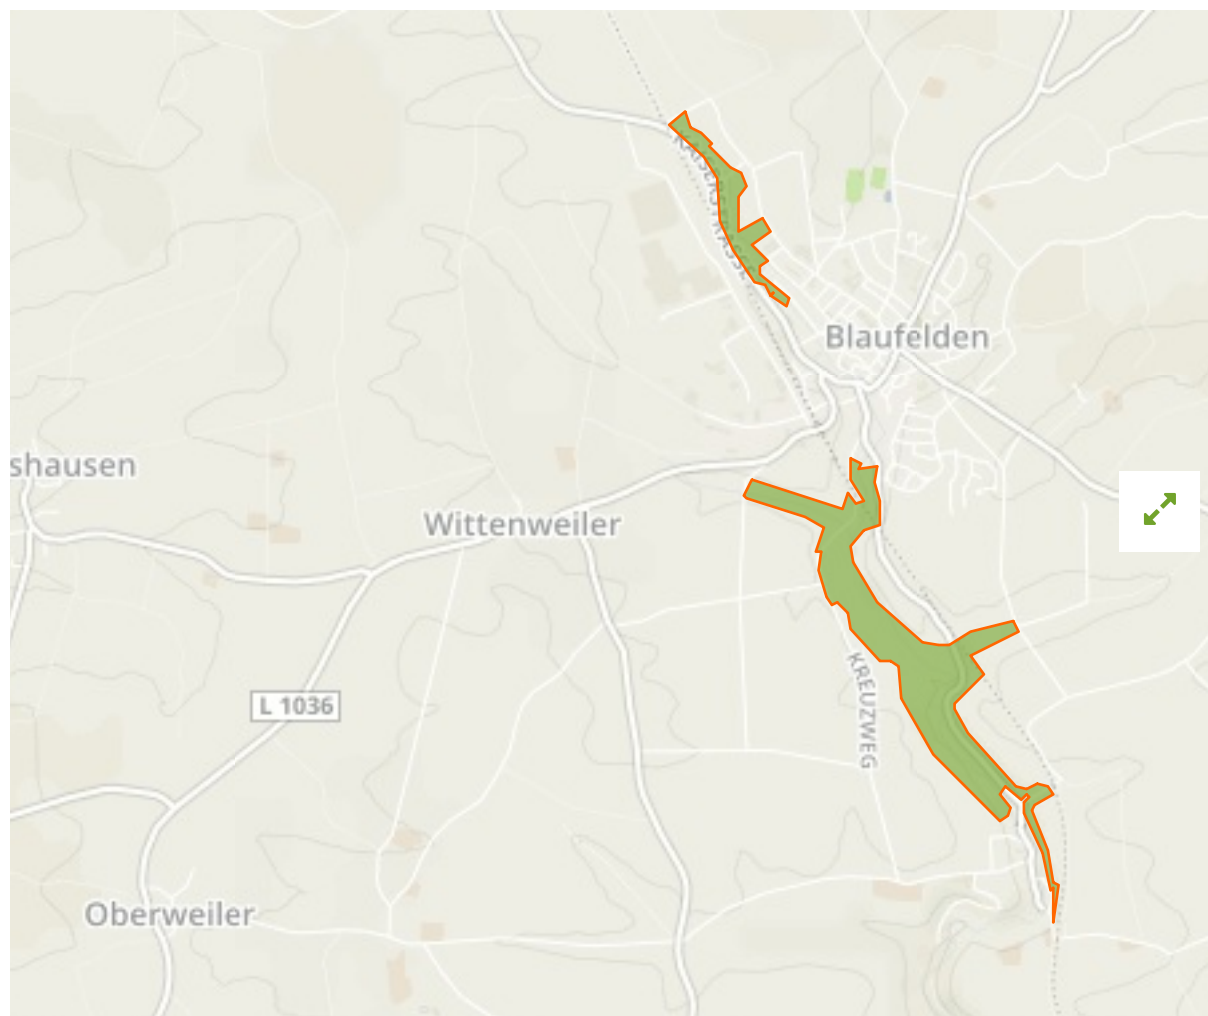

# Blaubachtal zwischen Blaubach und Blaufelden sowie nördlich von Blaufelden (2 Teilgebiete) in

Germany

The designations employed and the presentation of material on this map do not imply the expression of any opinion whatsoever on the part of the Secretariat of the United Nations concerning the legal status of any country, territory, city or area or of its authorities, or concerning the delimitation of its frontiers or boundaries.

WDPA ID

**319967**

Reported Area

# 0.55 km<sup>2</sup>

## Attributes

<b>Original Name</b>	<b>Blaubachtal zwischen Blaubach und Blaufelden sowie nördlich von Blaufelden (2 Teilgebiete)</b>
<b>English Designation</b>	<b>Landscape Protection Area</b>
<b>IUCN Management Category</b>	<b>V</b>
Status	Designated
Type of Designation	National
Status Year	1989
Sublocation	
Governance Type	Federal or national ministry or agency
Management Authority	Bundesamt für Naturschutz
Management Plan	Not Reported
International Criteria	Not Applicable