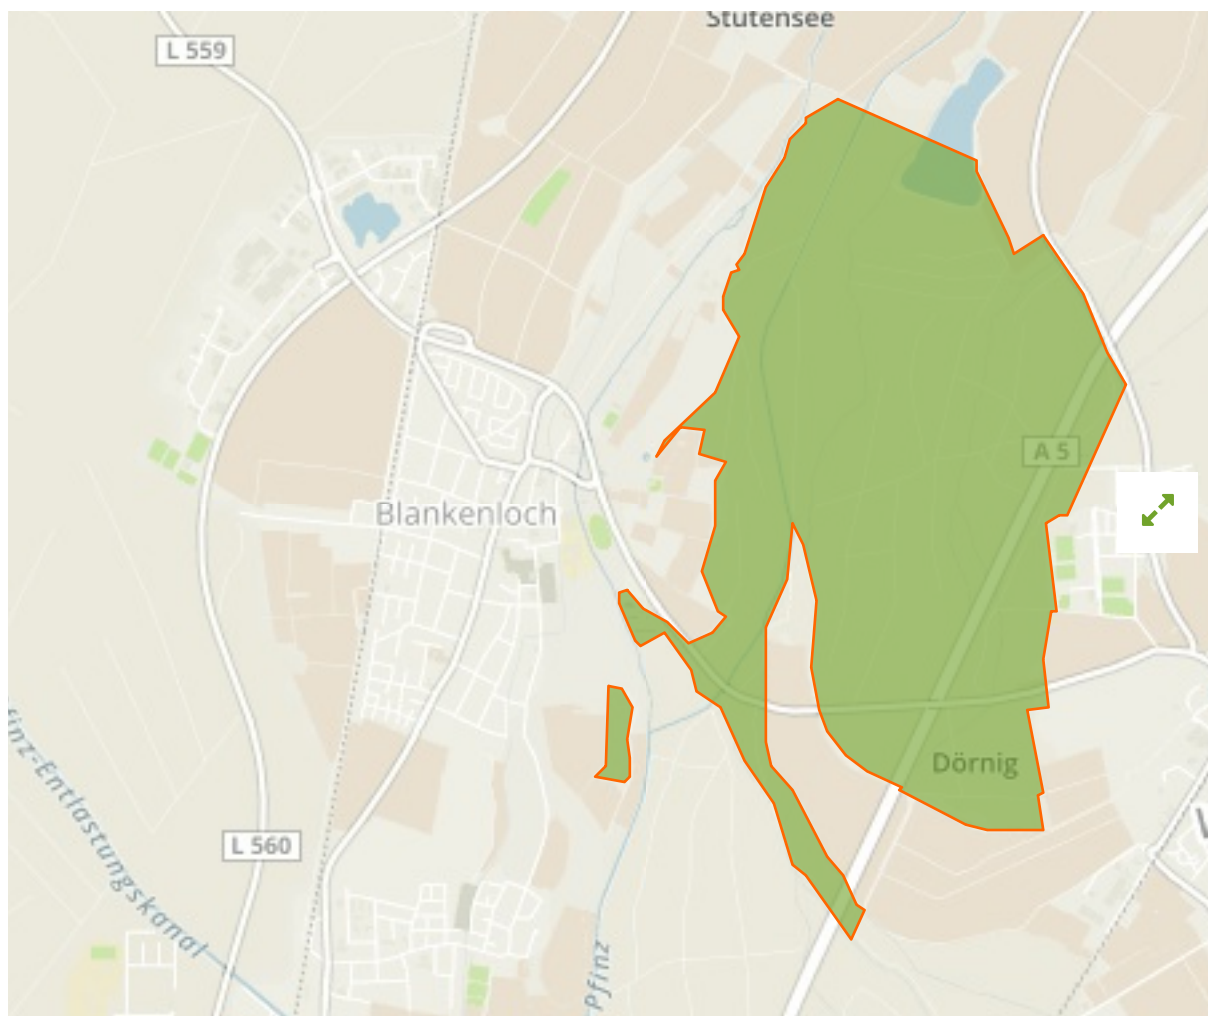

Bruchwaldgebiet der alten Kinzig-Murg-Rinne in Germany

The designations employed and the presentation of material on this map do not imply the expression of any opinion whatsoever on the part of the Secretariat of the United Nations concerning the legal status of any country, territory, city or area or of its authorities, or concerning the delimitation of its frontiers or boundaries.

WDPA ID

320120

Reported Area

4.77 km²

Management Effectiveness Evaluations

No information available

Attributes

Original Name	Bruchwaldgebiet der alten Kinzig-Murg-Rinne
English Designation	Landscape Protection Area
IUCN Management Category	V
Status	Designated
Type of Designation	National
Status Year	1962
Sublocation	
Governance Type	Federal or national ministry or agency
Management Authority	Bundesamt für Naturschutz
Management Plan	Not Reported
International Criteria	Not Applicable