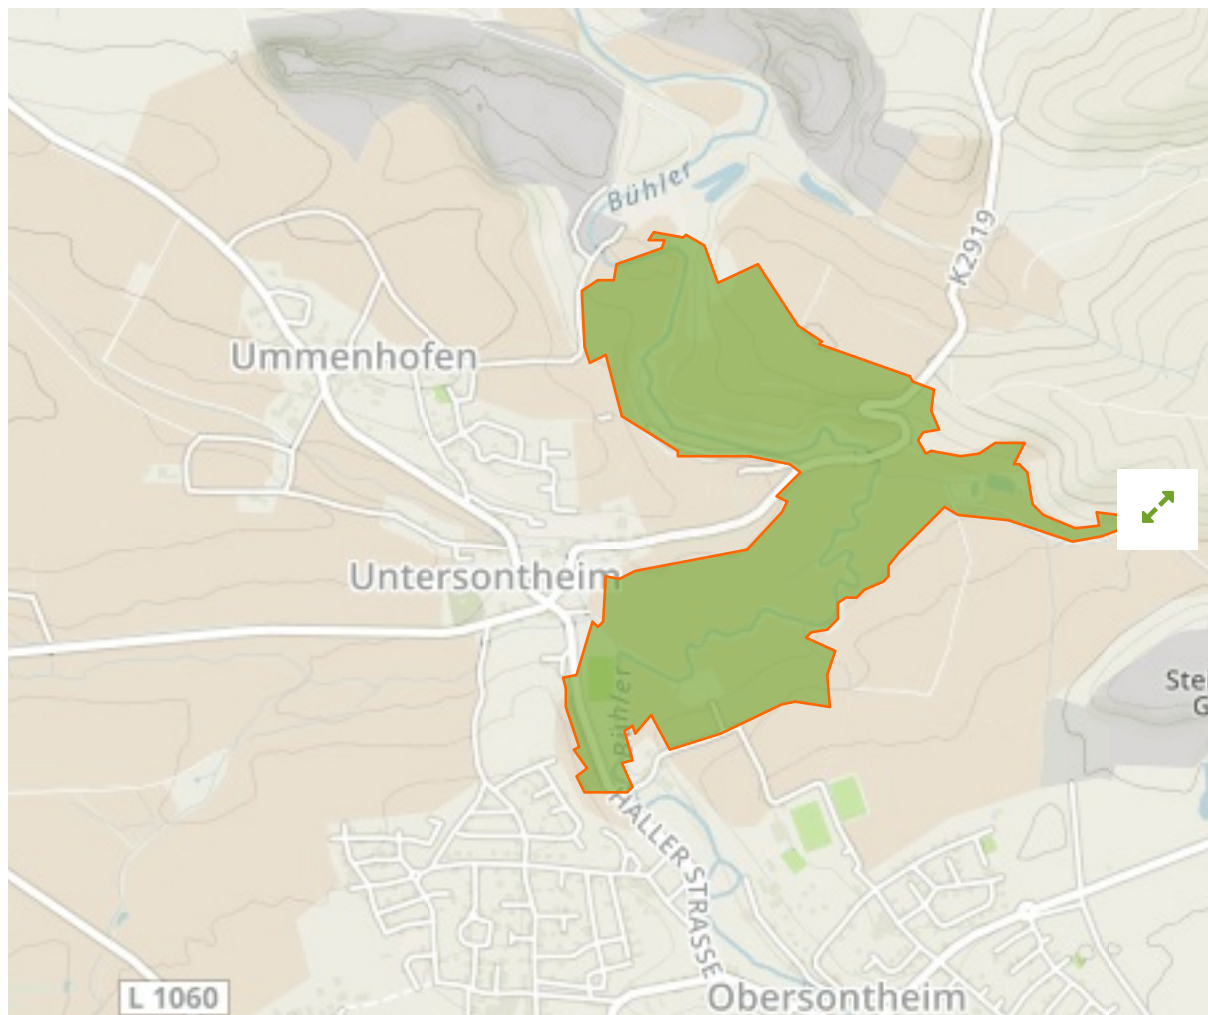

Bühlertal bei Untersontheim und Ummenhofen in Germany

The designations employed and the presentation of material on this map do not imply the expression of any opinion whatsoever on the part of the Secretariat of the United Nations concerning the legal status of any country, territory, city or area or of its authorities, or concerning the delimitation of its frontiers or boundaries.

WDPA ID

320170

Reported Area

0.65 km²

Management Effectiveness Evaluations

No information available

Attributes

Original Name	Bühlertal bei Untersonnheim und Ummenhofen
English Designation	Landscape Protection Area
IUCN Management Category	V
Status	Designated
Type of Designation	National
Status Year	1990
Sublocation	
Governance Type	Federal or national ministry or agency
Management Authority	Bundesamt für Naturschutz
Management Plan	Not Reported
International Criteria	Not Applicable