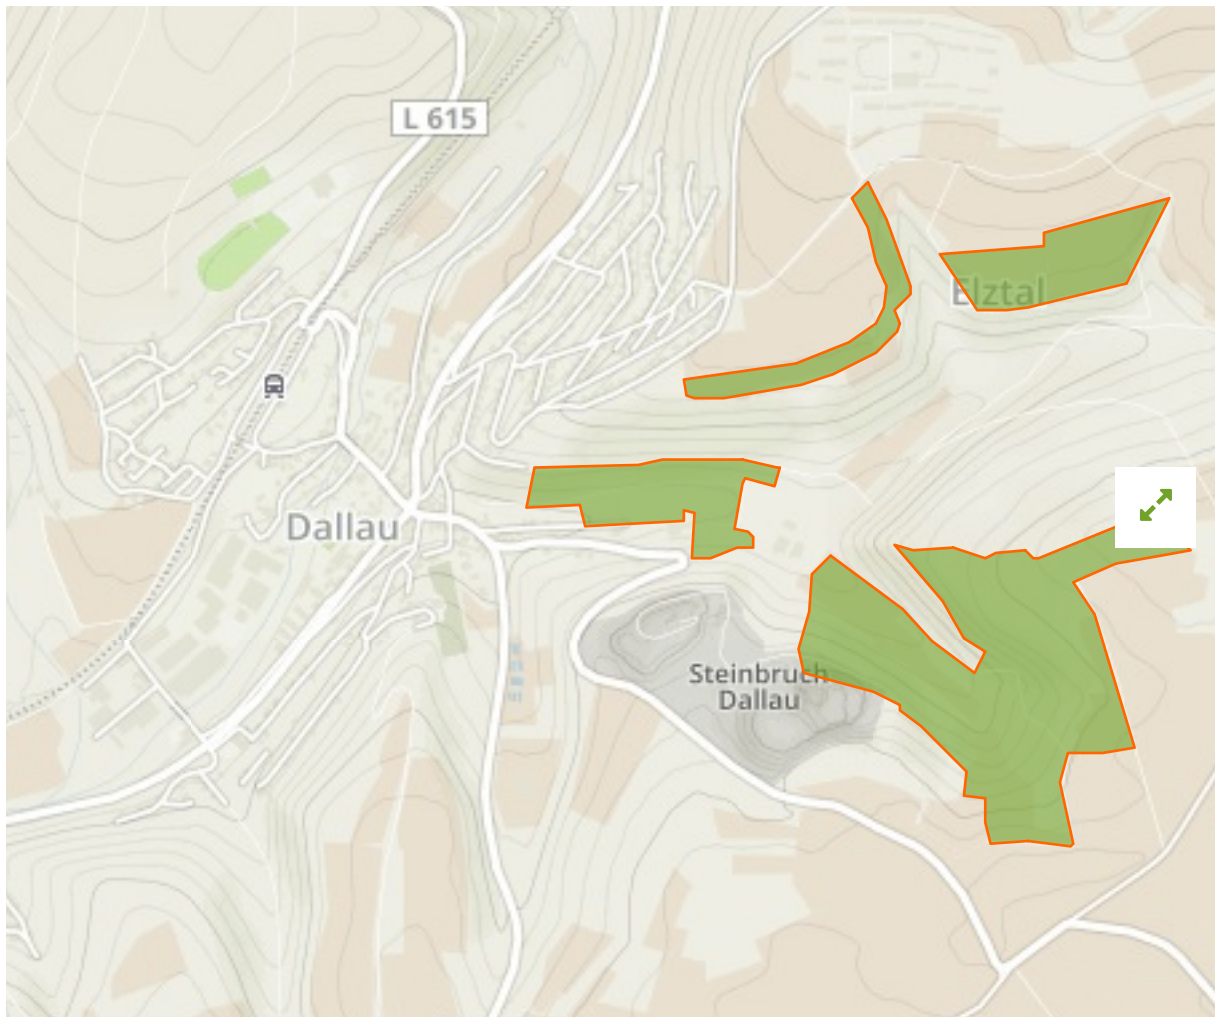

Dallauer Tal in Germany

The designations employed and the presentation of material on this map do not imply the expression of any opinion whatsoever on the part of the Secretariat of the United Nations concerning the legal status of any country, territory, city or area or of its authorities, or concerning the delimitation of its frontiers or boundaries.

WDPA ID

320266

Reported Area

0.51 km²

Management Effectiveness Evaluations

No information available

Attributes

Original Name	Dallauer Tal
English Designation	Landscape Protection Area
IUCN Management Category	V
Status	Designated
Type of Designation	National
Status Year	1995
Sublocation	
Governance Type	Federal or national ministry or agency
Management Authority	Bundesamt für Naturschutz
Management Plan	Not Reported
International Criteria	Not Applicable