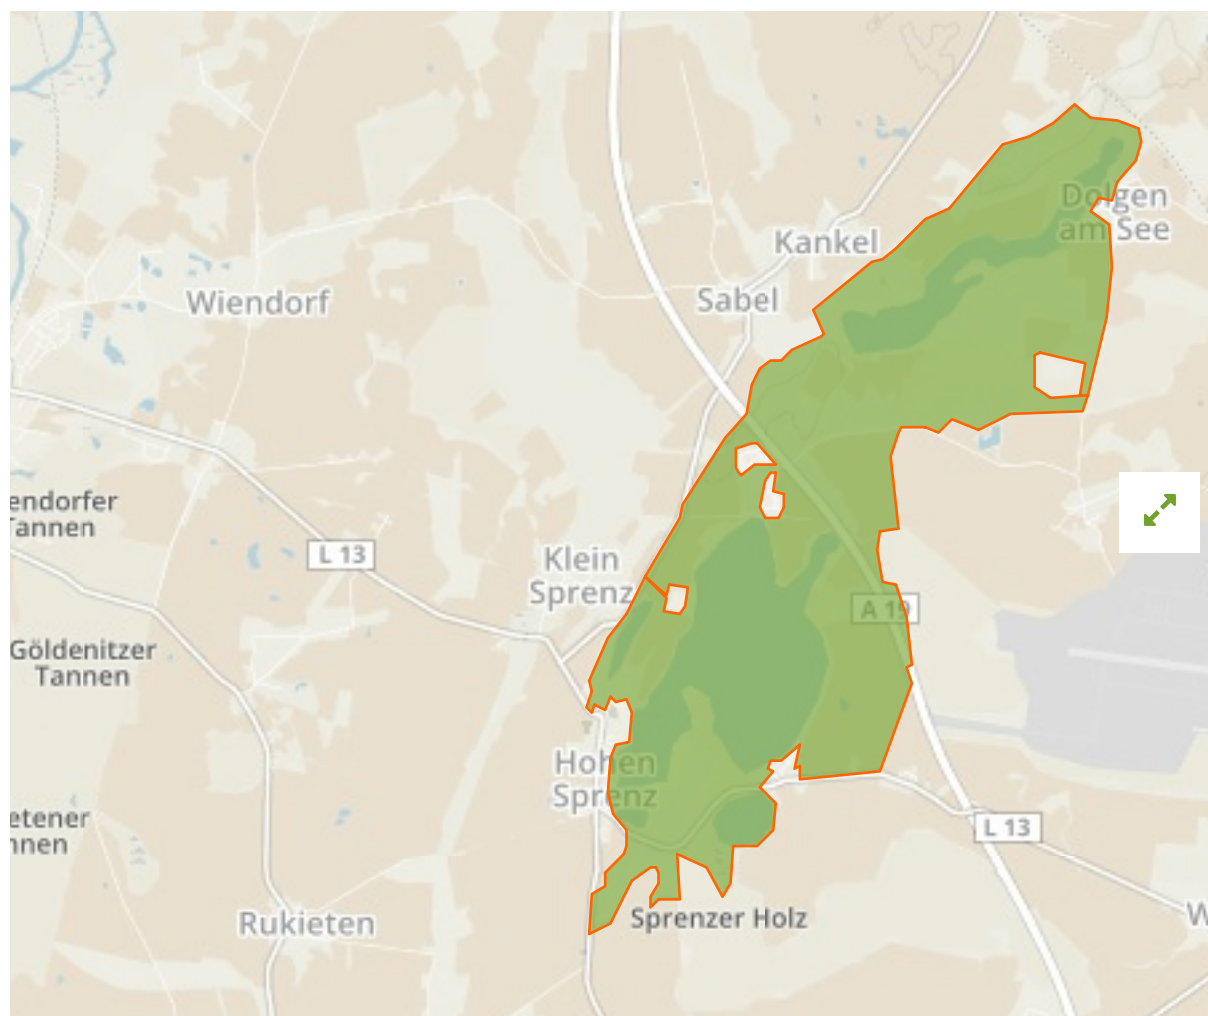

## Dolgener- und Hohensprenzer See - Landkreis Güstrow (jetzt Lkrs. Rostock) in Germany

The designations employed and the presentation of material on this map do not imply the expression of any opinion whatsoever on the part of the Secretariat of the United Nations concerning the legal status of any country, territory, city or area or of its authorities, or concerning the delimitation of its frontiers or boundaries.

WDPA ID

**320384**

Reported Area

**12.14 km<sup>2</sup>**

## Attributes

---

<b>Original Name</b>	<b>Dolgener- und Hohensprenzer See - Landkreis Güstrow (jetzt Lkrs. Rostock)</b>
<b>English Designation</b>	<b>Landscape Protection Area</b>
<b>IUCN Management Category</b>	<b>V</b>
Status	Designated
Type of Designation	National
Status Year	1999
Sublocation	
Governance Type	Federal or national ministry or agency
Management Authority	Bundesamt für Naturschutz
Management Plan	Not Reported
International Criteria	Not Applicable