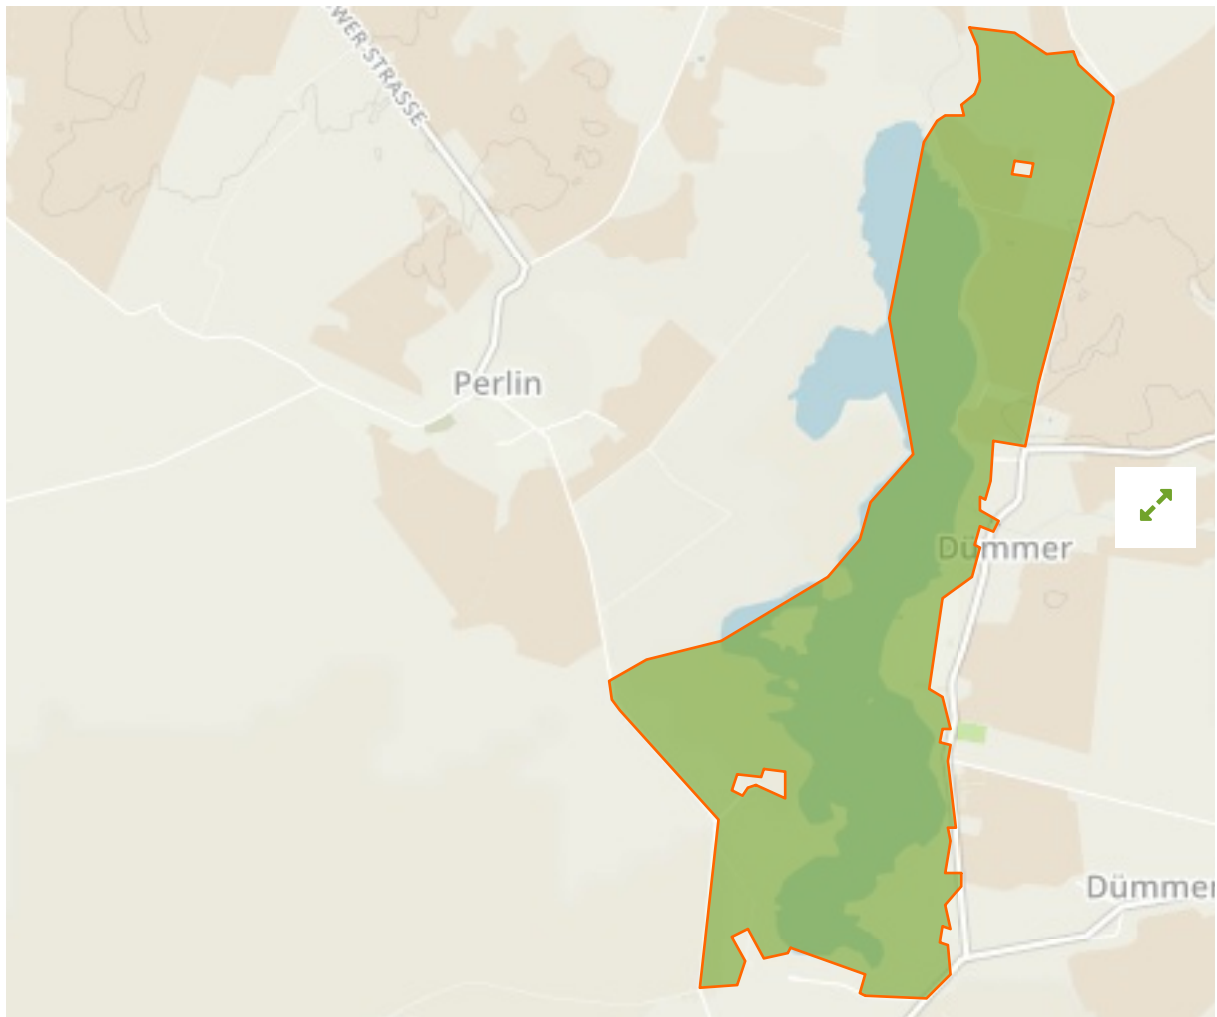

## Dümmer See (Ludwigslust-Parchim) in Germany

The designations employed and the presentation of material on this map do not imply the expression of any opinion whatsoever on the part of the Secretariat of the United Nations concerning the legal status of any country, territory, city or area or of its authorities, or concerning the delimitation of its frontiers or boundaries.

WDPA ID

---

**320464**

Reported Area

---

**3.17 km<sup>2</sup>**

## Attributes

---

<b>Original Name</b>	<b>Dümmer See (Ludwigslust-Parchim)</b>
<b>English Designation</b>	<b>Landscape Protection Area</b>
<b>IUCN Management Category</b>	<b>V</b>
Status	Designated
Type of Designation	National
Status Year	1998
Sublocation	
Governance Type	Federal or national ministry or agency
Management Authority	Bundesamt für Naturschutz
Management Plan	Not Reported
International Criteria	Not Applicable