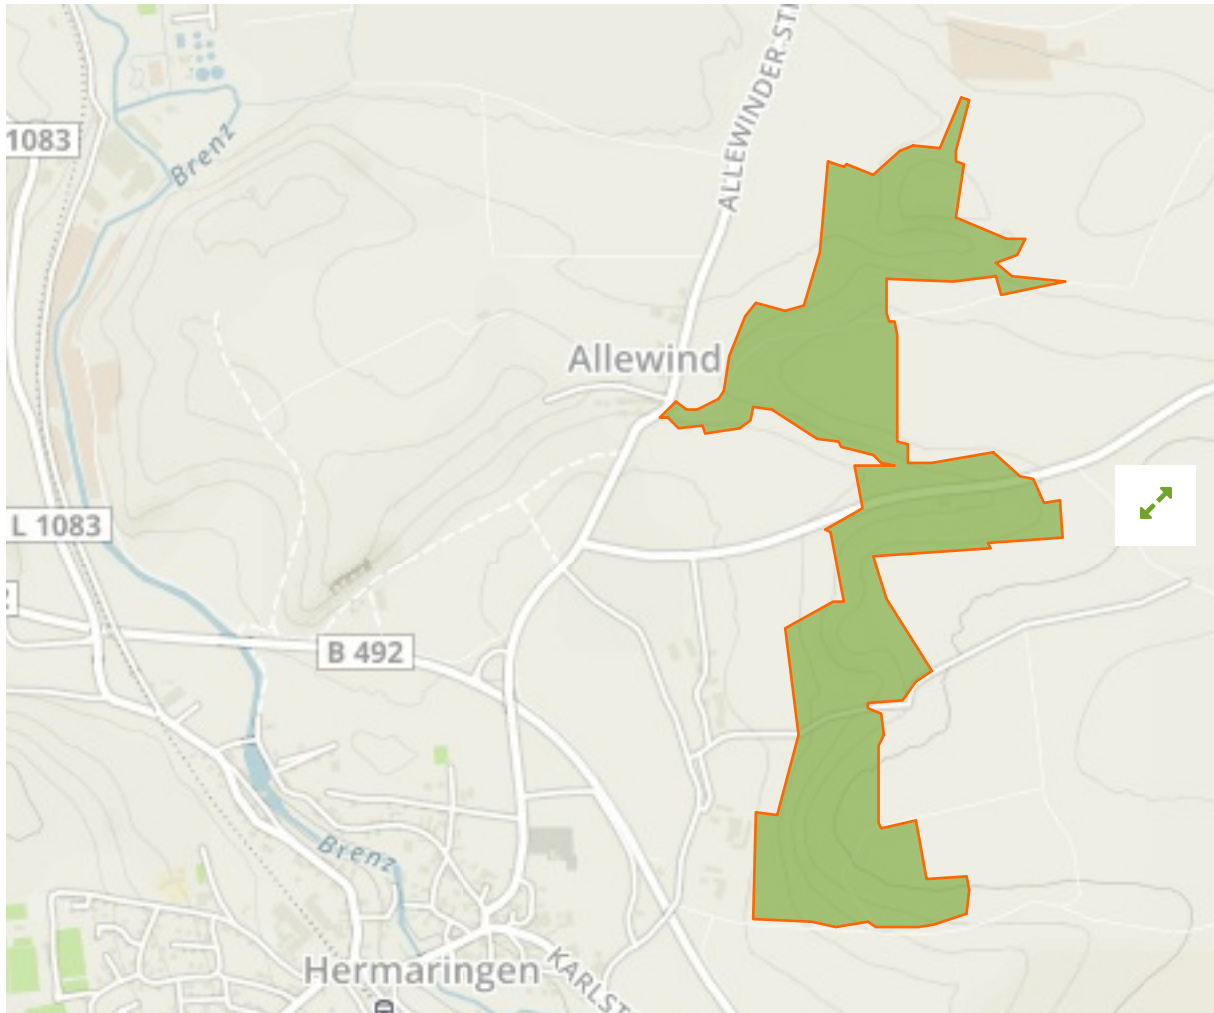

Fuchsberg, Kappersberg, Weißer Berg, Strohnberg in Germany

The designations employed and the presentation of material on this map do not imply the expression of any opinion whatsoever on the part of the Secretariat of the United Nations concerning the legal status of any country, territory, city or area or of its authorities, or concerning the delimitation of its frontiers or boundaries.

WDPA ID

320912

Reported Area

0.6 km²

Management Effectiveness Evaluations

No information available

Attributes

Original Name	Fuchsberg, Kappersberg, Weißer Berg, Strohnberg
English Designation	Landscape Protection Area
IUCN Management Category	V
Status	Designated
Type of Designation	National
Status Year	1978
Sublocation	
Governance Type	Federal or national ministry or agency
Management Authority	Bundesamt für Naturschutz
Management Plan	Not Reported
International Criteria	Not Applicable