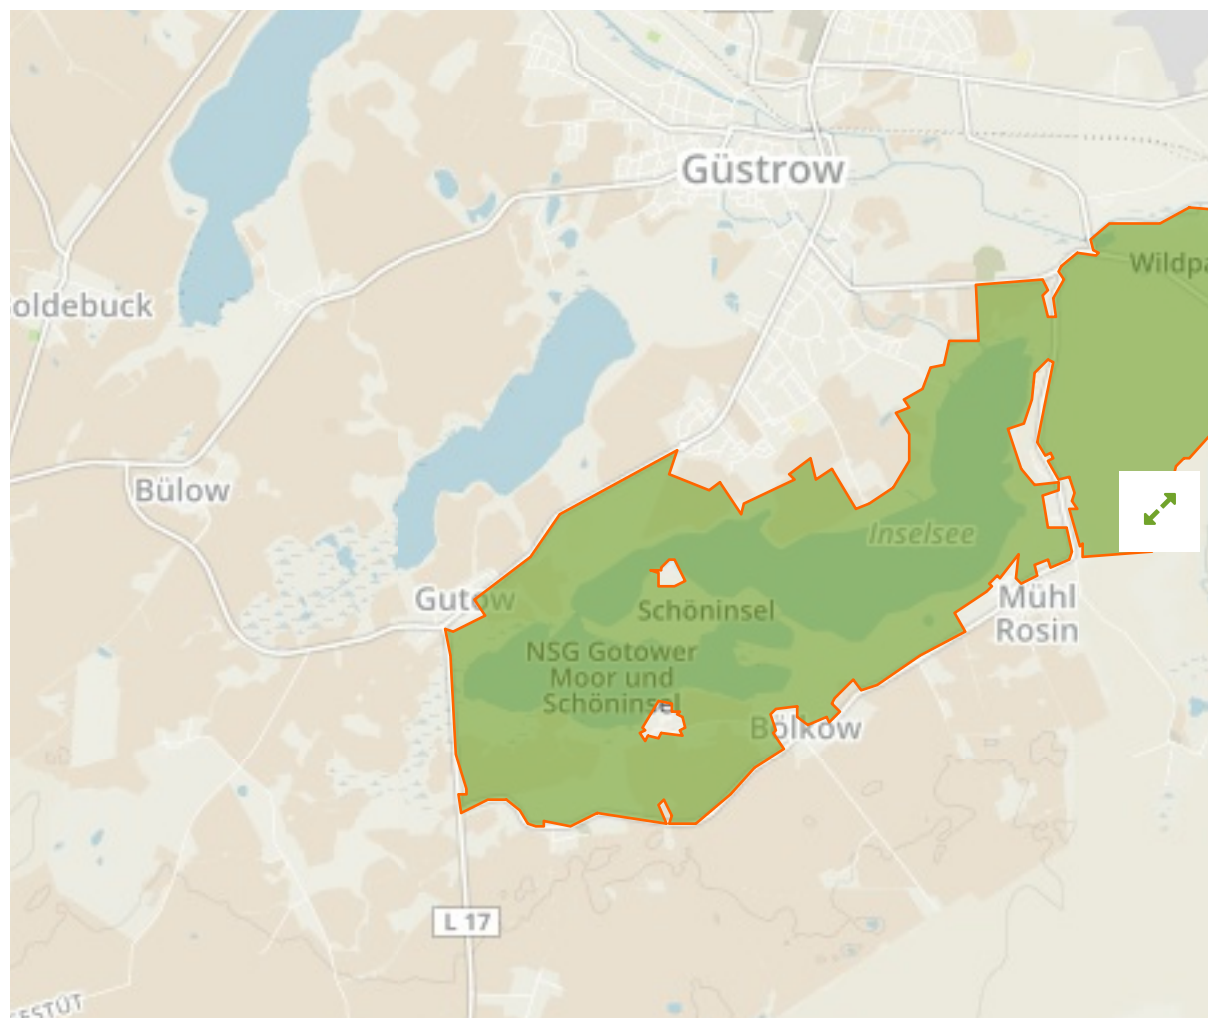

## Inselsee und Heidberge in Germany

The designations employed and the presentation of material on this map do not imply the expression of any opinion whatsoever on the part of the Secretariat of the United Nations concerning the legal status of any country, territory, city or area or of its authorities, or concerning the delimitation of its frontiers or boundaries.

WDPA ID

---

**321958**

Reported Area

---

**15.29 km<sup>2</sup>**