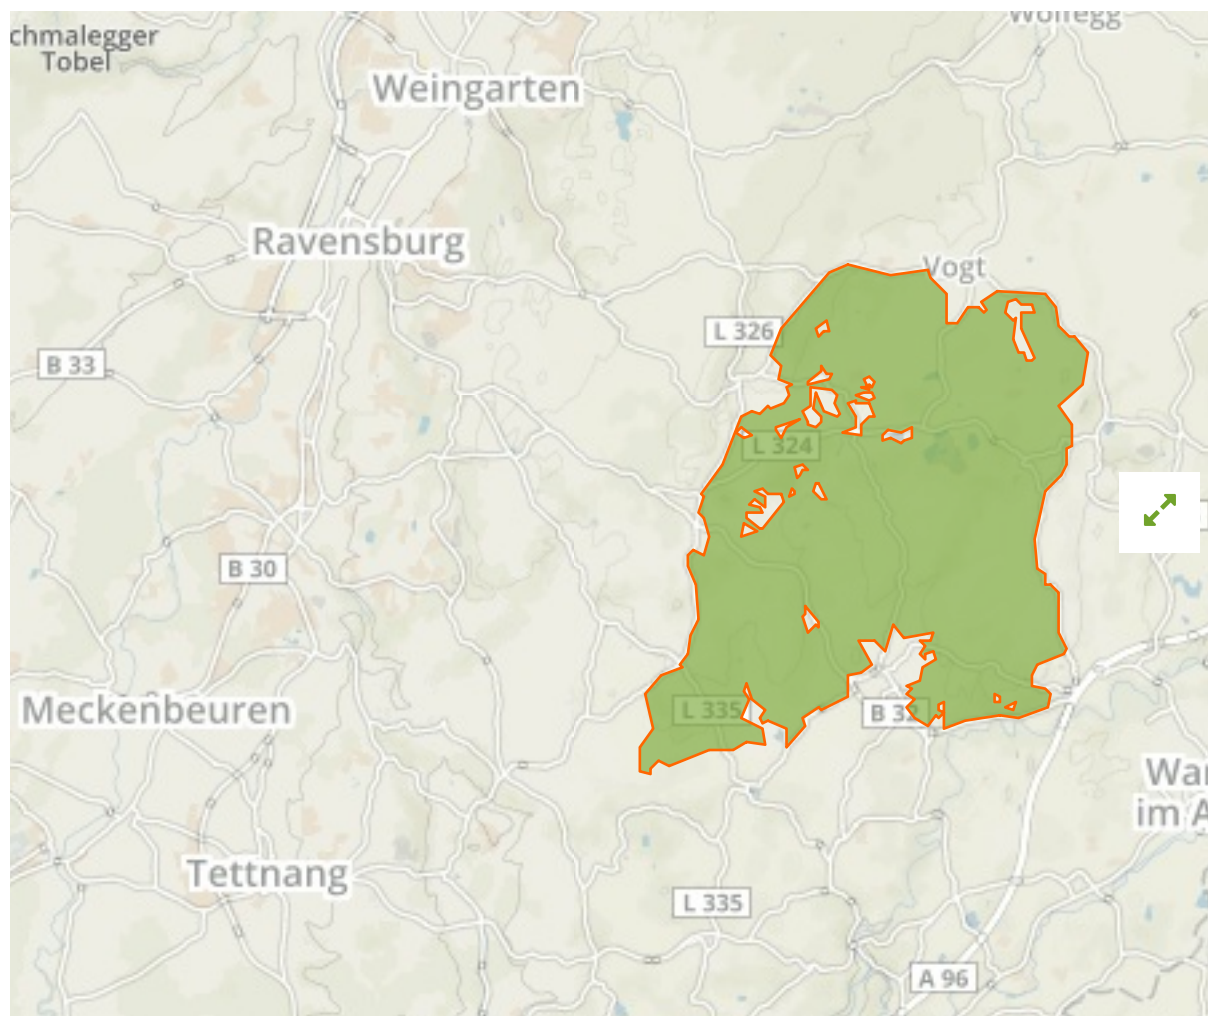

Jungmoränenlandschaft zwischen Amtzell und Vogt in Germany

The designations employed and the presentation of material on this map do not imply the expression of any opinion whatsoever on the part of the Secretariat of the United Nations concerning the legal status of any country, territory, city or area or of its authorities, or concerning the delimitation of its frontiers or boundaries.

WDPA ID

322020

Reported Area

51.66 km²

Management Effectiveness Evaluations

No information available

Attributes

| | |
|---------------------------------|--|
| Original Name | Jungmoränenlandschaft zwischen Amtzell und Vogt |
| English Designation | Landscape Protection Area |
| IUCN Management Category | V |
| Status | Designated |
| Type of Designation | National |
| Status Year | 1995 |
| Sublocation | |
| Governance Type | Federal or national ministry or agency |
| Management Authority | Bundesamt für Naturschutz |
| Management Plan | Not Reported |
| International Criteria | Not Applicable |