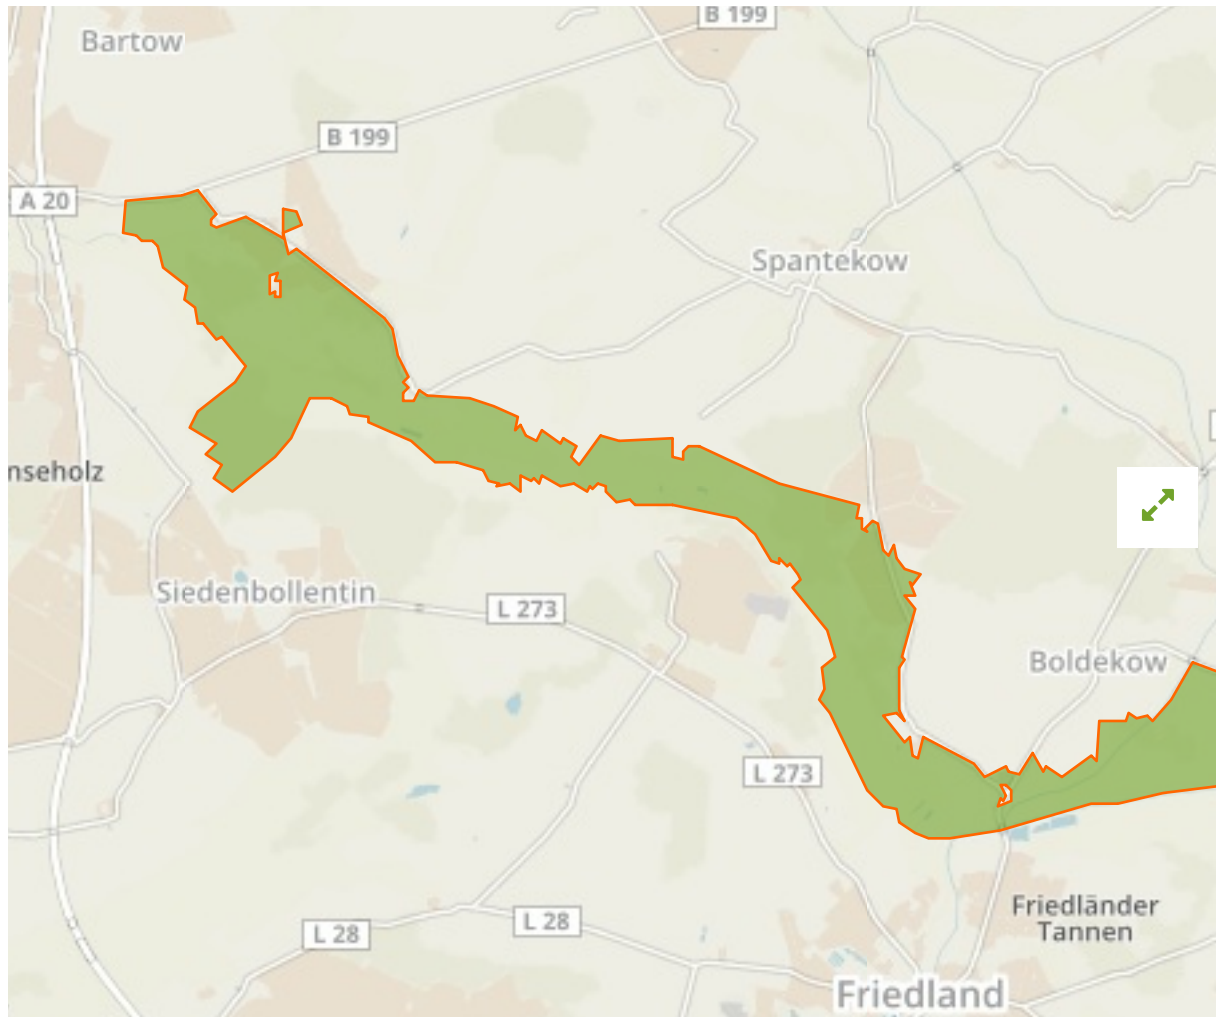

## Landgrabental in Germany

The designations employed and the presentation of material on this map do not imply the expression of any opinion whatsoever on the part of the Secretariat of the United Nations concerning the legal status of any country, territory, city or area or of its authorities, or concerning the delimitation of its frontiers or boundaries.

WDPA ID

**322406**

Reported Area

**40.55 km<sup>2</sup>**