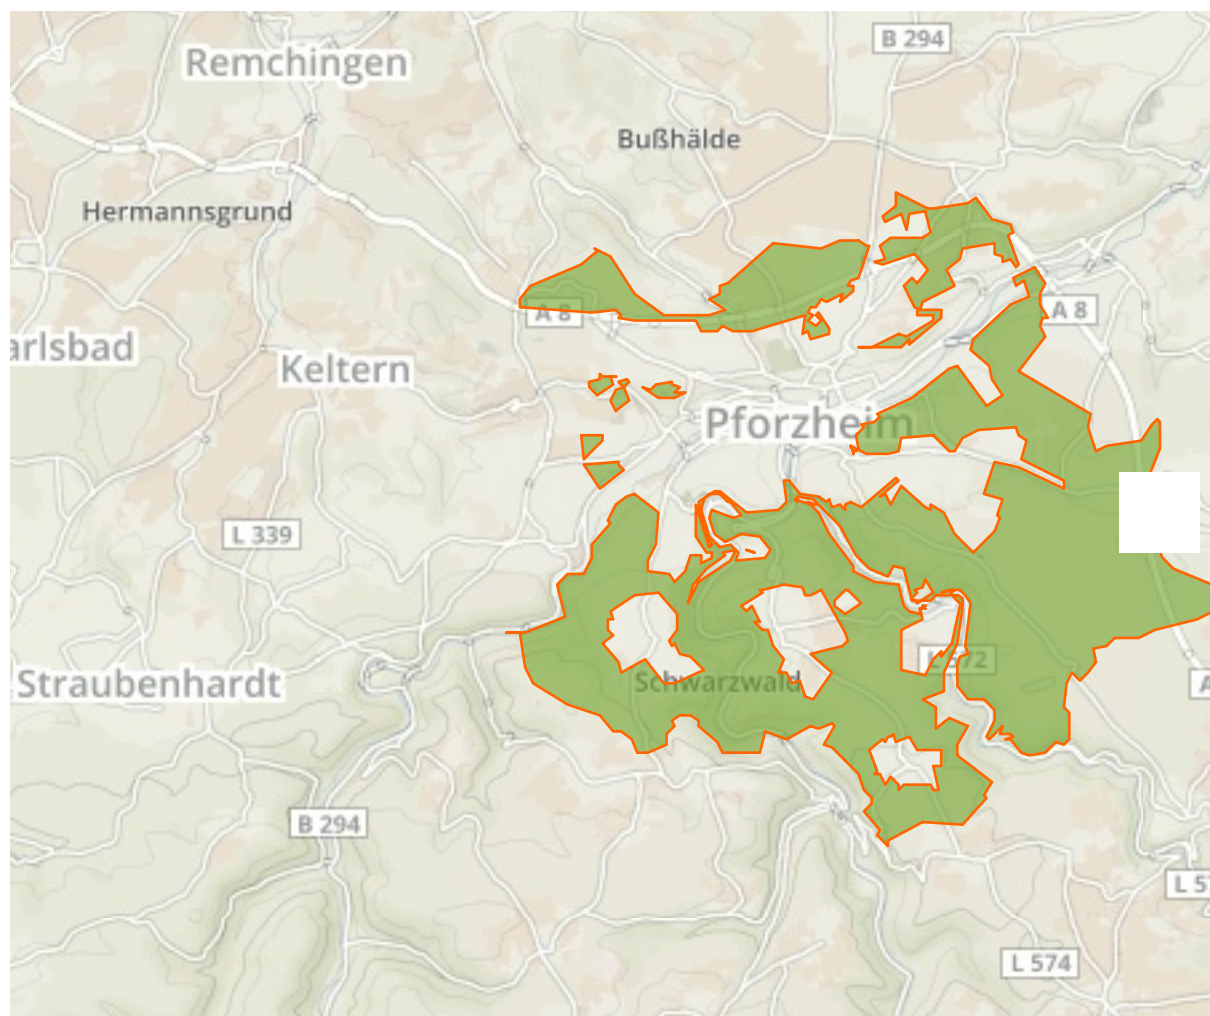

Landschaftsschutzgebiet für den Stadtkreis Pforzheim in Germany

The designations employed and the presentation of material on this map do not imply the expression of any opinion whatsoever on the part of the Secretariat of the United Nations concerning the legal status of any country, territory, city or area or of its authorities, or concerning the delimitation of its frontiers or boundaries.

WDPA ID

322427

Reported Area

59.7 km²

Data Provider

European Environment Agency (EEA)

Management Effectiveness Evaluations

No information available

Attributes

Original Name	Landschaftsschutzgebiet für den Stadtkreis Pforzheim
English Designation	Landscape Protection Area
IUCN Management Category	V
Status	Designated
Type of Designation	National
Status Year	1994
Sublocation	
Governance Type	Federal or national ministry or agency
Management Authority	Bundesamt für Naturschutz
Management Plan	Not Reported
International Criteria	Not Applicable