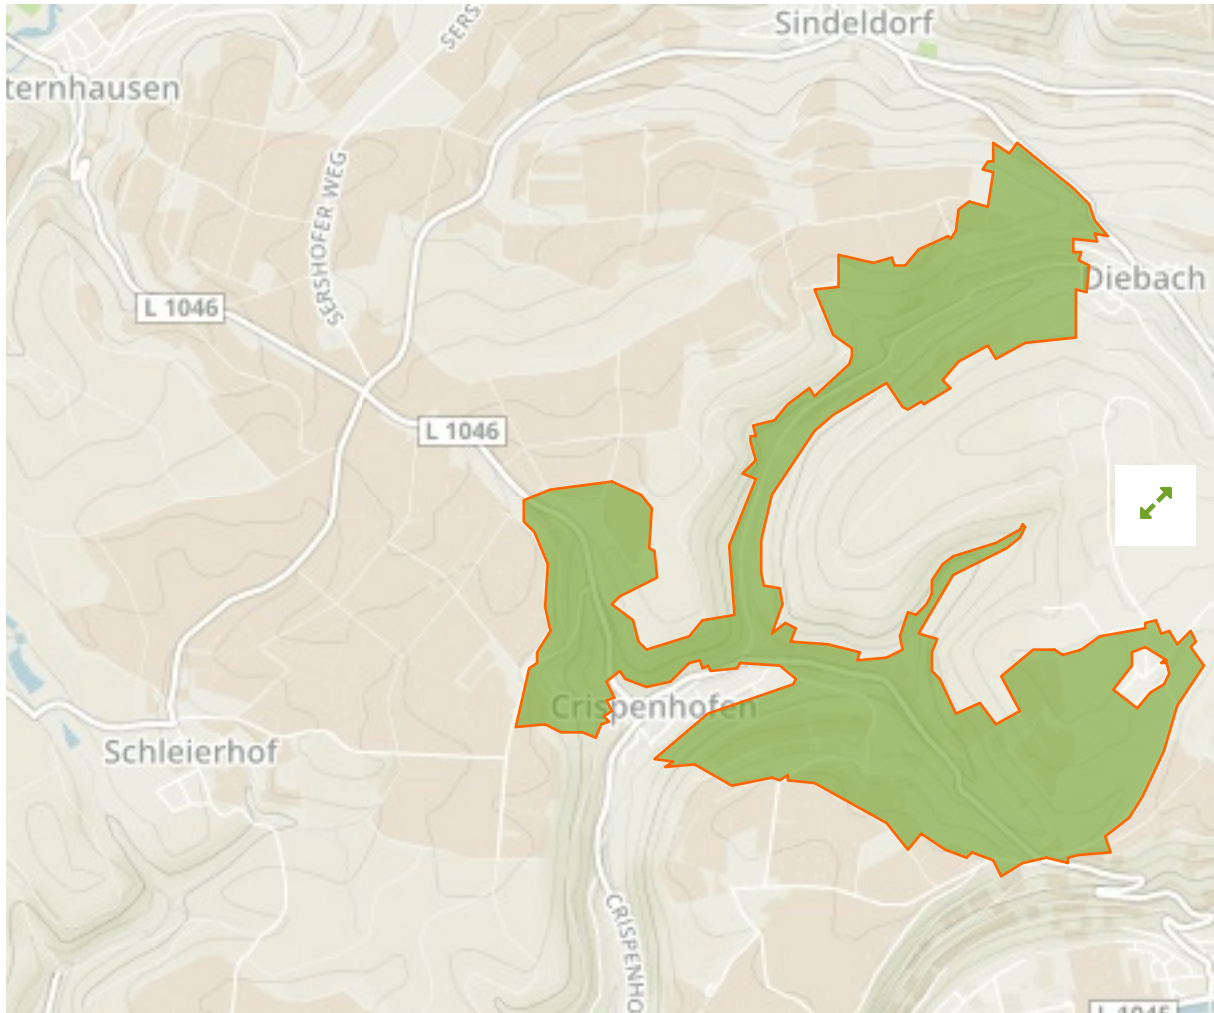

Langenbachtal zwischen Diebach und Crispenhofen mit weiterer Umgebung in Germany

The designations employed and the presentation of material on this map do not imply the expression of any opinion whatsoever on the part of the Secretariat of the United Nations concerning the legal status of any country, territory, city or area or of its authorities, or concerning the delimitation of its frontiers or boundaries.

WDPA ID

322501

Reported Area

3.37 km²

Management Effectiveness Evaluations

No information available

Attributes

Original Name	Langenbachtal zwischen Diebach und Crispenhofen mit weiterer Umgebung
English Designation	Landscape Protection Area
IUCN Management Category	V
Status	Designated
Type of Designation	National
Status Year	1985
Sublocation	
Governance Type	Federal or national ministry or agency
Management Authority	Bundesamt für Naturschutz
Management Plan	Not Reported
International Criteria	Not Applicable