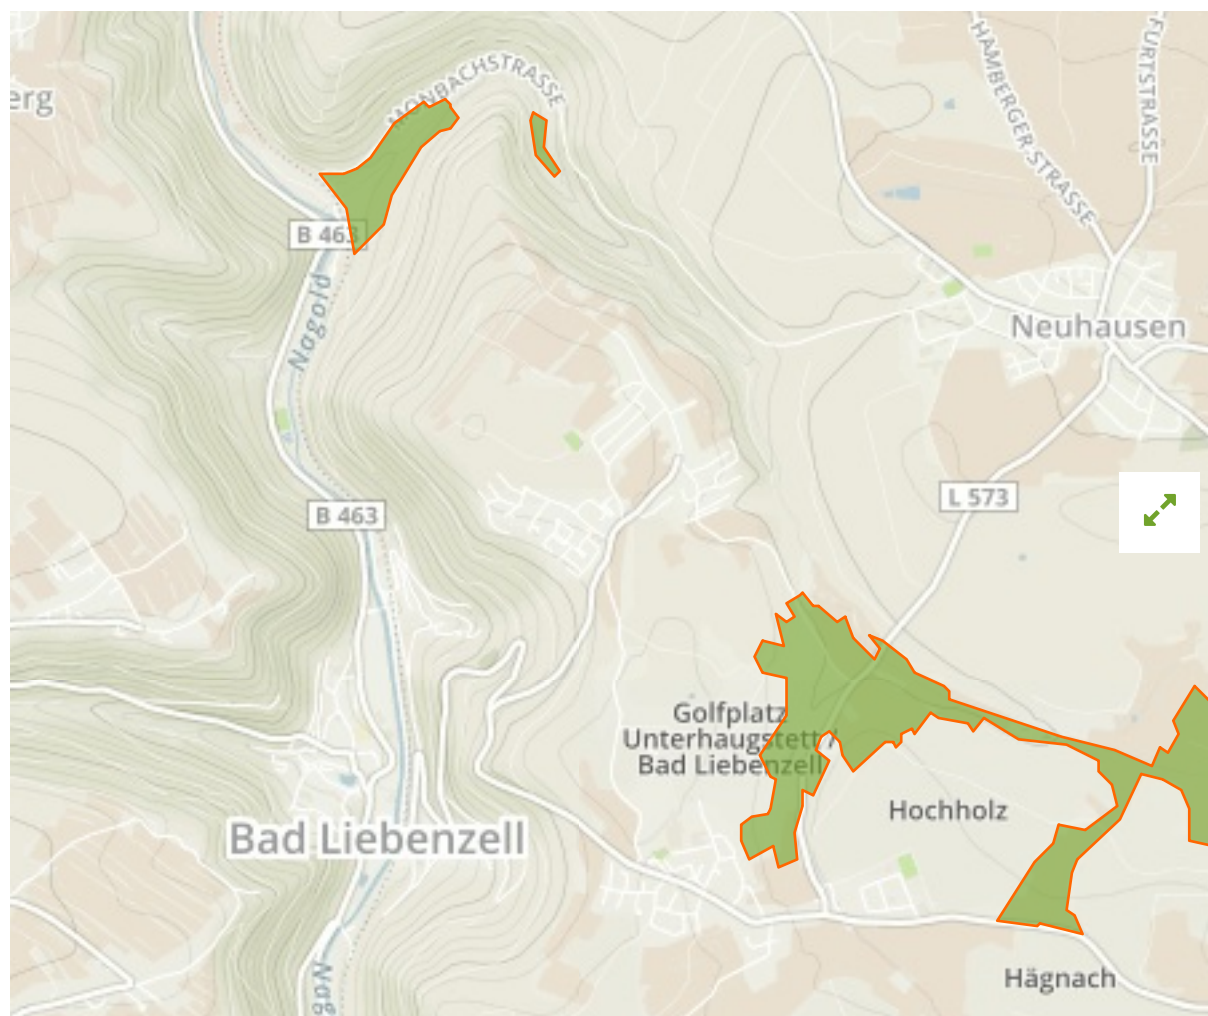

## Monbach, Maisgraben und St. Leonhardquelle (2 Teilgebiete) in Germany

The designations employed and the presentation of material on this map do not imply the expression of any opinion whatsoever on the part of the Secretariat of the United Nations concerning the legal status of any country, territory, city or area or of its authorities, or concerning the delimitation of its frontiers or boundaries.

WDPA ID

**323022**

Reported Area

**1.49 km<sup>2</sup>**

## Attributes

---

<b>Original Name</b>	<b>Monbach, Maisgraben und St. Leonhardquelle (2 Teilgebiete)</b>
<b>English Designation</b>	<b>Landscape Protection Area</b>
<b>IUCN Management Category</b>	<b>V</b>
Status	Designated
Type of Designation	National
Status Year	1988
Sublocation	
Governance Type	Federal or national ministry or agency
Management Authority	Bundesamt für Naturschutz
Management Plan	Not Reported
International Criteria	Not Applicable