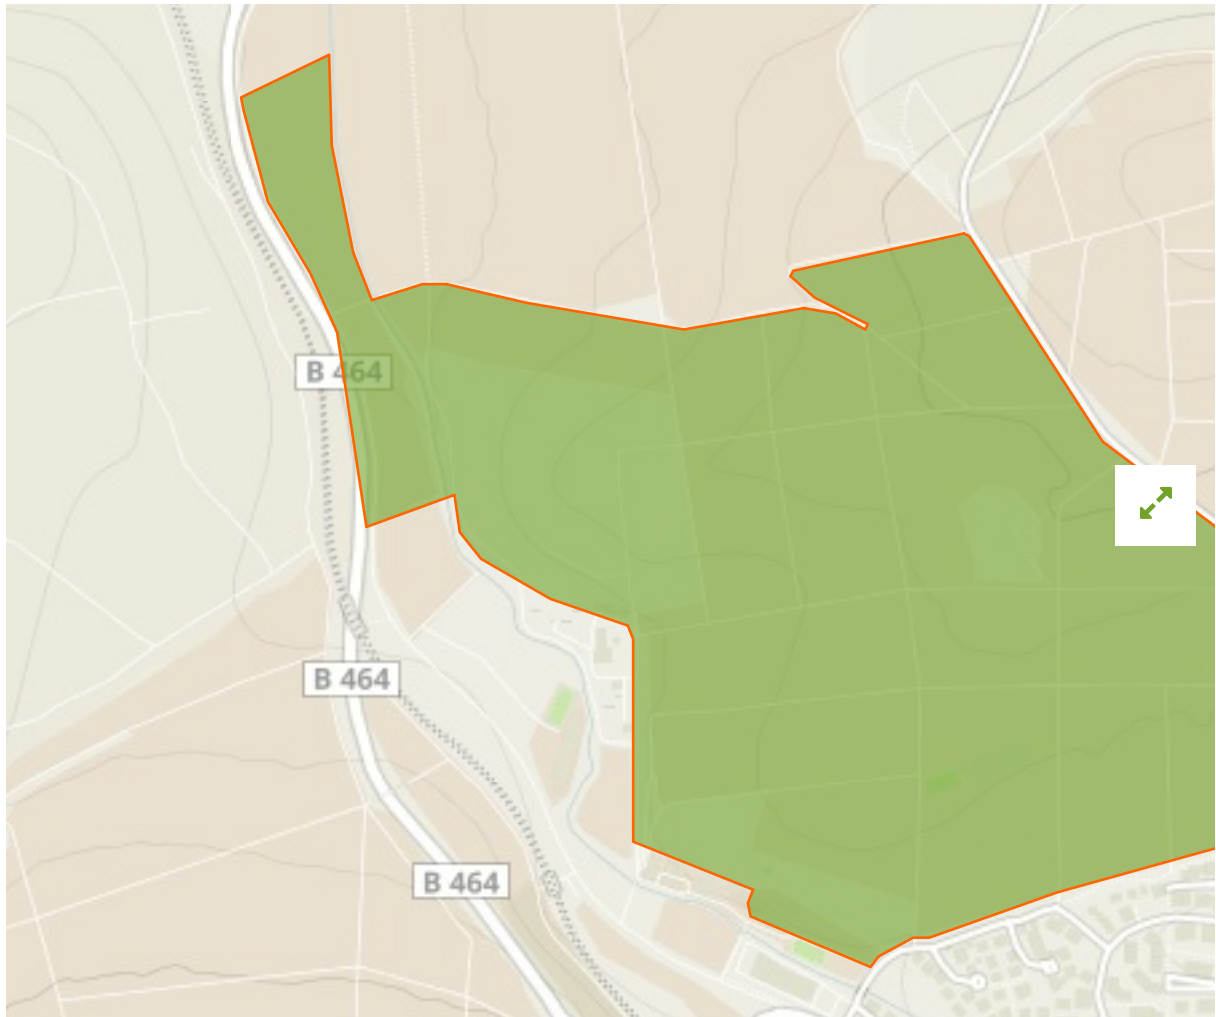

## Ratberg mit Umgebung in Germany

The designations employed and the presentation of material on this map do not imply the expression of any opinion whatsoever on the part of the Secretariat of the United Nations concerning the legal status of any country, territory, city or area or of its authorities, or concerning the delimitation of its frontiers or boundaries.

WDPA ID

---

**323746**

Reported Area

---

**0.64 km<sup>2</sup>**