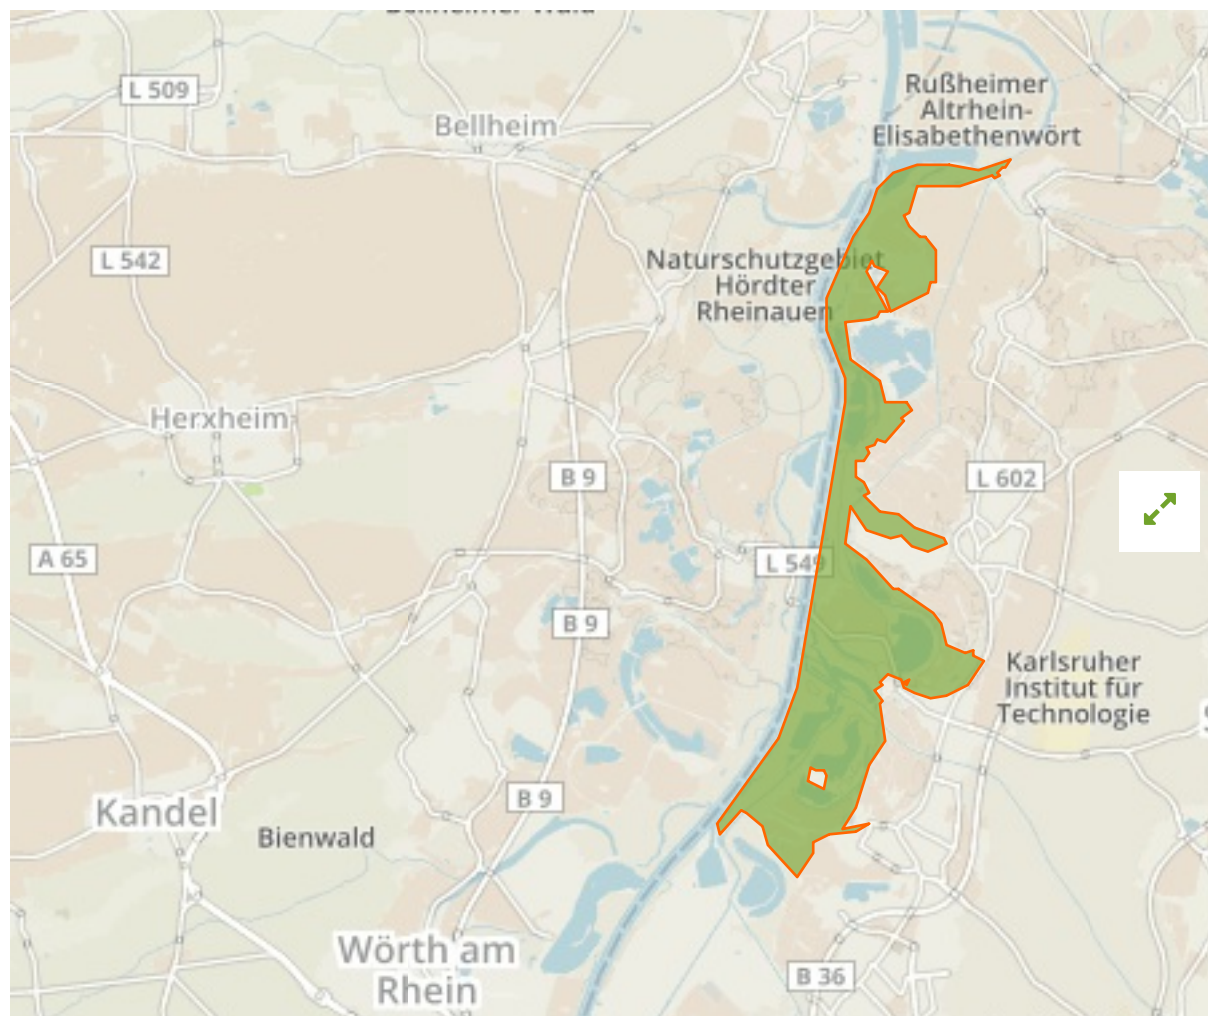

Rheinaue nördlich von Karlsruhe in Germany

The designations employed and the presentation of material on this map do not imply the expression of any opinion whatsoever on the part of the Secretariat of the United Nations concerning the legal status of any country, territory, city or area or of its authorities, or concerning the delimitation of its frontiers or boundaries.

WDPA ID

323844

Reported Area

18.8 km²

Management Effectiveness Evaluations

No information available

Attributes

Original Name	Rheinaue nördlich von Karlsruhe
English Designation	Landscape Protection Area
IUCN Management Category	V
Status	Designated
Type of Designation	National
Status Year	1962
Sublocation	
Governance Type	Federal or national ministry or agency
Management Authority	Bundesamt für Naturschutz
Management Plan	Not Reported
International Criteria	Not Applicable