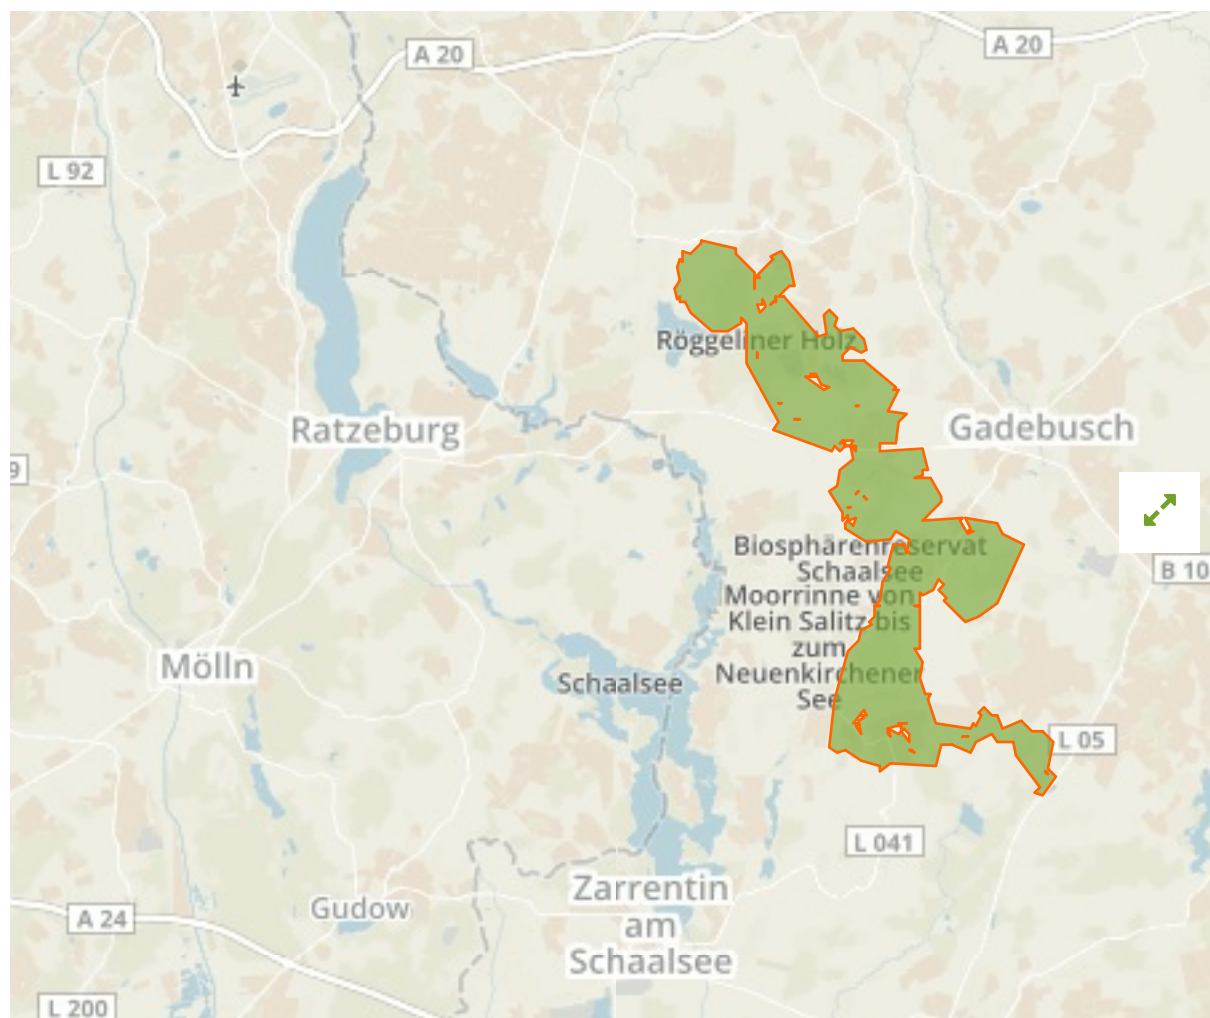

Schaalsee-Landschaft (Nordwestmecklenburg) in Germany

The designations employed and the presentation of material on this map do not imply the expression of any opinion whatsoever on the part of the Secretariat of the United Nations concerning the legal status of any country, territory, city or area or of its authorities, or concerning the delimitation of its frontiers or boundaries.

WDPA ID

324107

Reported Area

63.41 km²

Management Effectiveness Evaluations

No information available

Attributes

Original Name	Schaalsee-Landschaft (Nordwestmecklenburg)
English Designation	Landscape Protection Area
IUCN Management Category	V
Status	Designated
Type of Designation	National
Status Year	1999
Sublocation	
Governance Type	Federal or national ministry or agency
Management Authority	Bundesamt für Naturschutz
Management Plan	Not Reported
International Criteria	Not Applicable