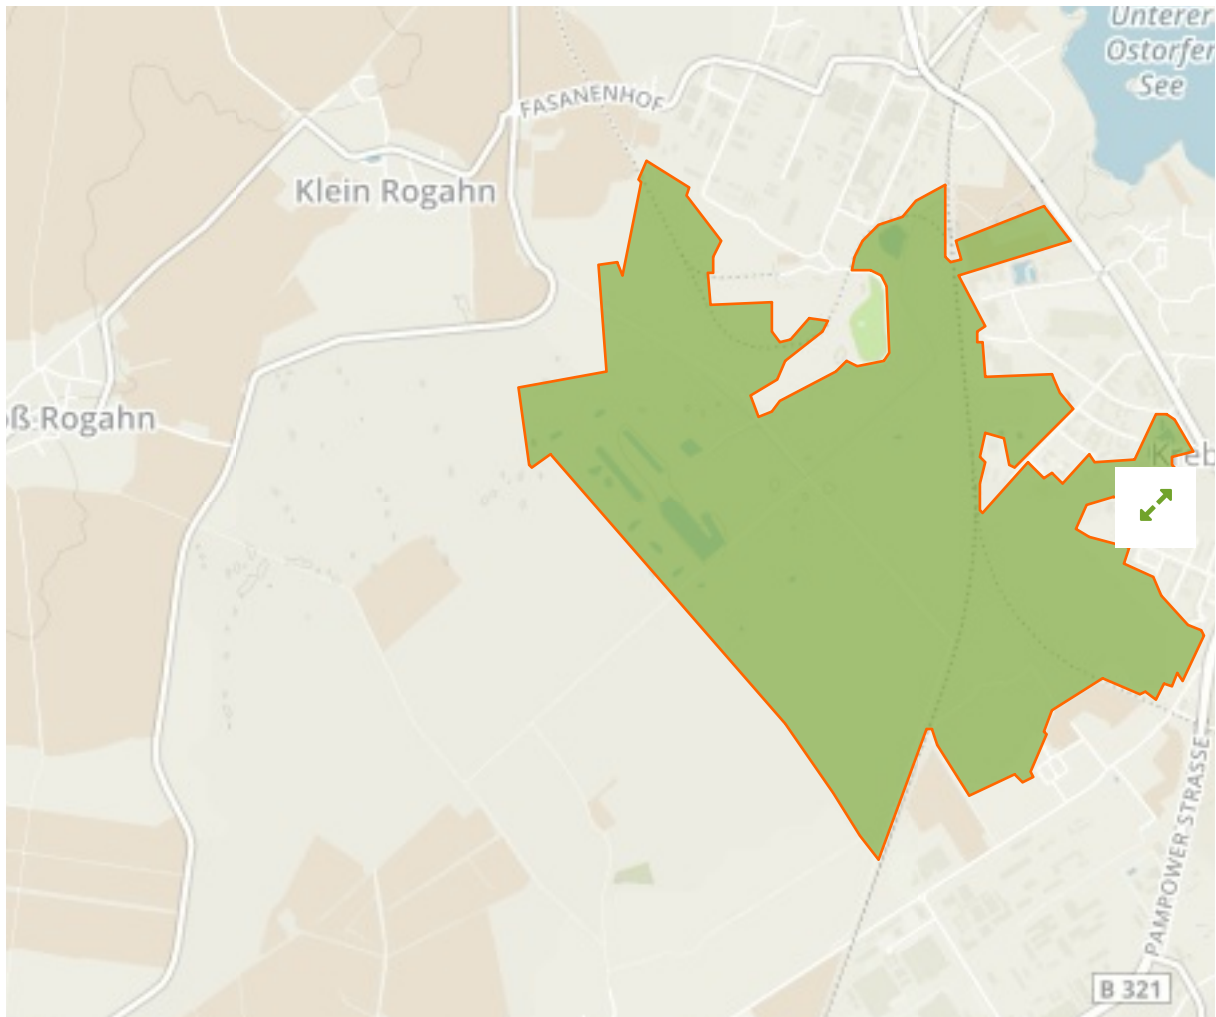

Siebendörfer Moor [Schwerin] in Germany

The designations employed and the presentation of material on this map do not imply the expression of any opinion whatsoever on the part of the Secretariat of the United Nations concerning the legal status of any country, territory, city or area or of its authorities, or concerning the delimitation of its frontiers or boundaries.

WDPA ID

324555

Reported Area

4.08 km²

Management Effectiveness Evaluations

No information available

Attributes

Original Name	Siebendorfer Moor [Schwerin]
English Designation	Landscape Protection Area
IUCN Management Category	V
Status	Designated
Type of Designation	National
Status Year	1996
Sublocation	
Governance Type	Federal or national ministry or agency
Management Authority	Bundesamt für Naturschutz
Management Plan	Not Reported
International Criteria	Not Applicable