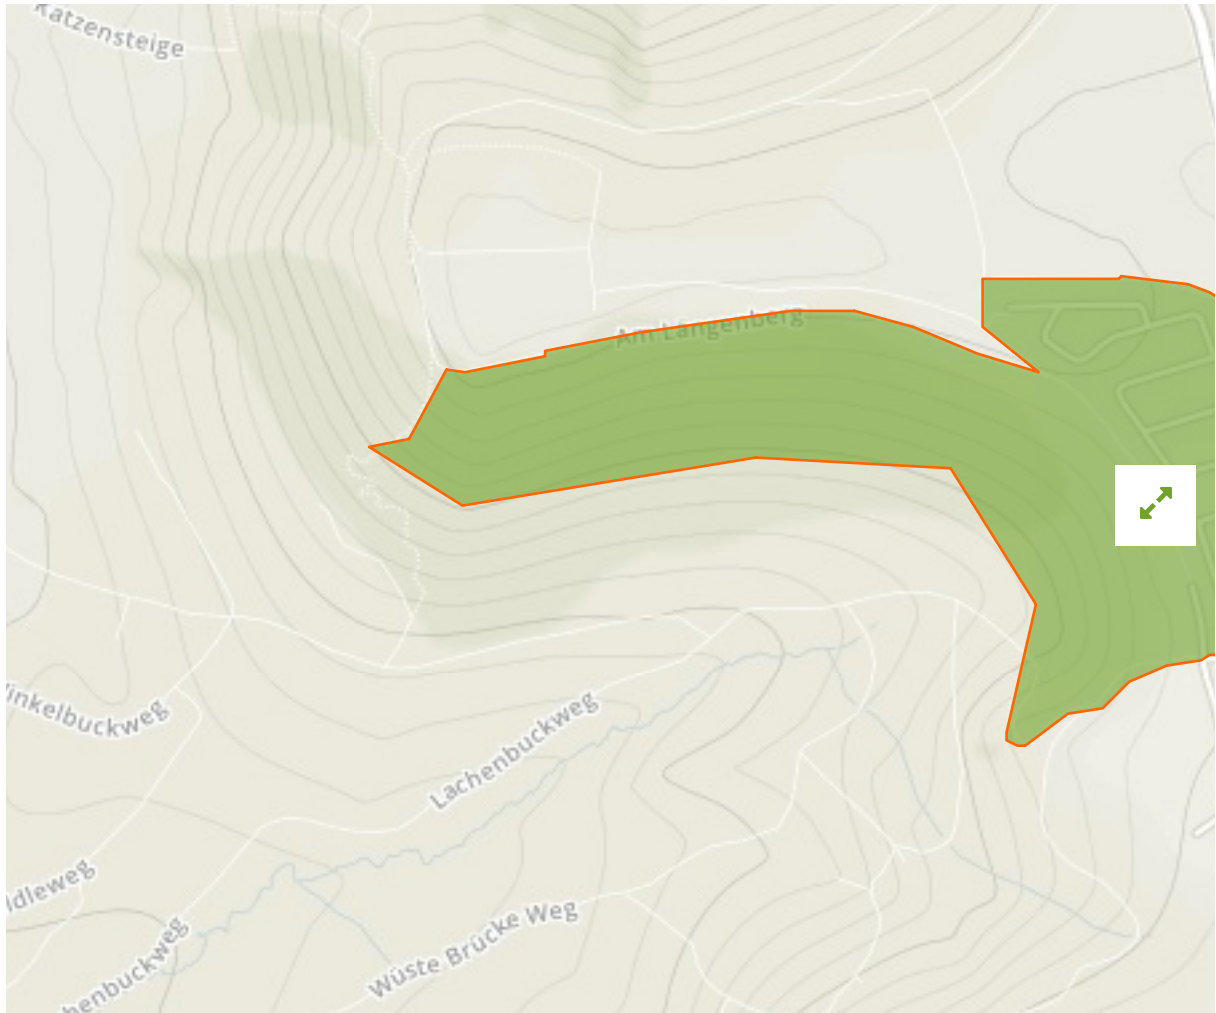

## Sommerschafweiden unterhalb des Lembergs, Hirnwiesen und Längenberg in **Germany**

The designations employed and the presentation of material on this map do not imply the expression of any opinion whatsoever on the part of the Secretariat of the United Nations concerning the legal status of any country, territory, city or area or of its authorities, or concerning the delimitation of its frontiers or boundaries.

WDPA ID

---

**324692**

Reported Area

---

**0.28 km<sup>2</sup>**

## Attributes

---

<b>Original Name</b>	<b>Sommerschafweiden unterhalb des Lembergs, Hirnwiesen und Längenberg</b>
<b>English Designation</b>	<b>Landscape Protection Area</b>
<b>IUCN Management Category</b>	<b>V</b>
Status	Designated
Type of Designation	National
Status Year	1944
Sublocation	
Governance Type	Federal or national ministry or agency
Management Authority	Bundesamt für Naturschutz
Management Plan	Not Reported
International Criteria	Not Applicable