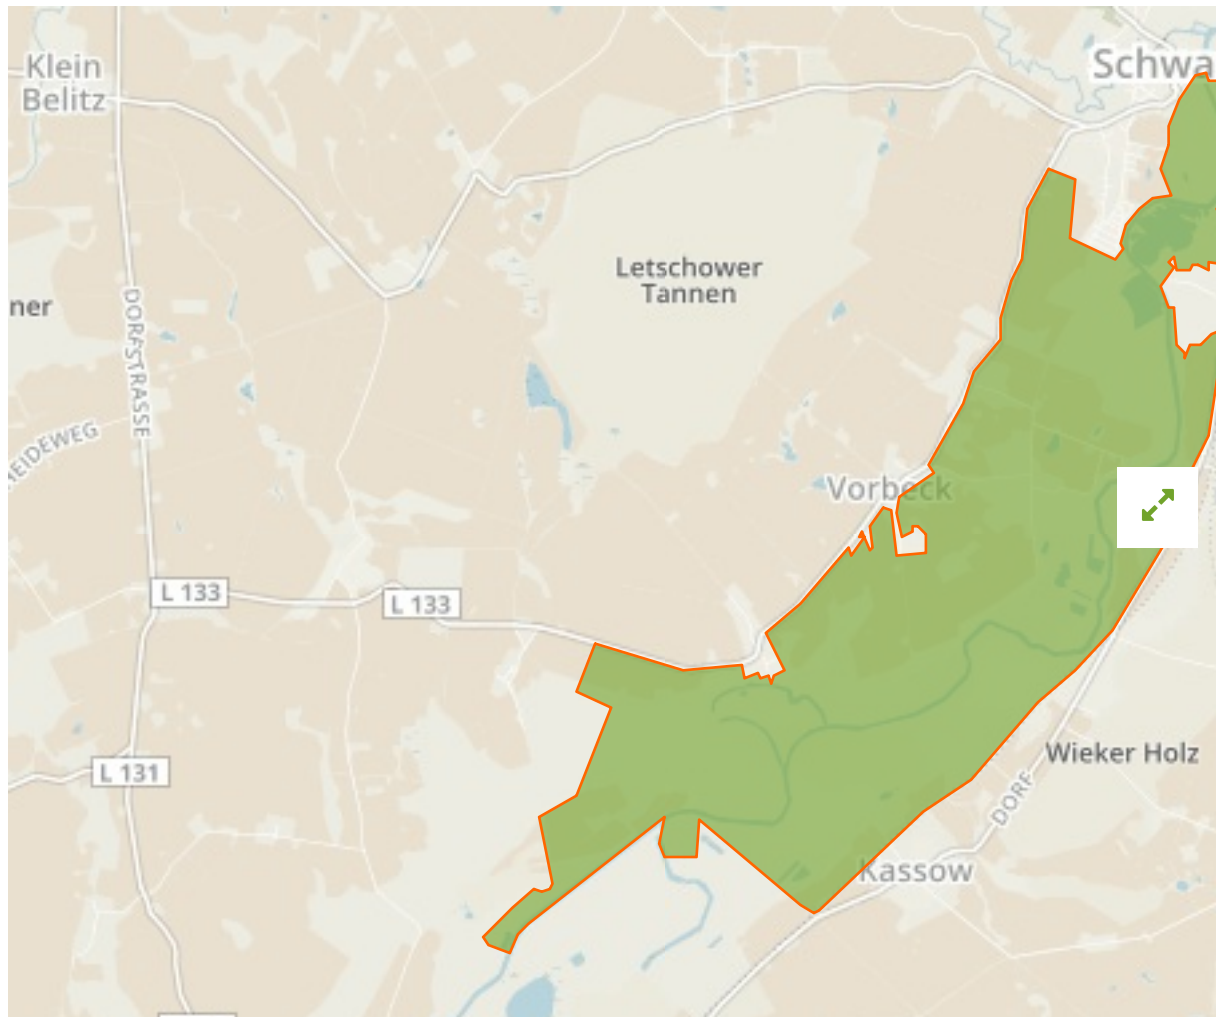

Südliches Warnowland und Burg Werle in Germany

The designations employed and the presentation of material on this map do not imply the expression of any opinion whatsoever on the part of the Secretariat of the United Nations concerning the legal status of any country, territory, city or area or of its authorities, or concerning the delimitation of its frontiers or boundaries.

WDPA ID

324920

Reported Area

14.67 km²

Management Effectiveness Evaluations

No information available

Attributes

Original Name	Südliches Warnowland und Burg Werle
English Designation	Landscape Protection Area
IUCN Management Category	V
Status	Designated
Type of Designation	National
Status Year	2000
Sublocation	
Governance Type	Federal or national ministry or agency
Management Authority	Bundesamt für Naturschutz
Management Plan	Not Reported
International Criteria	Not Applicable