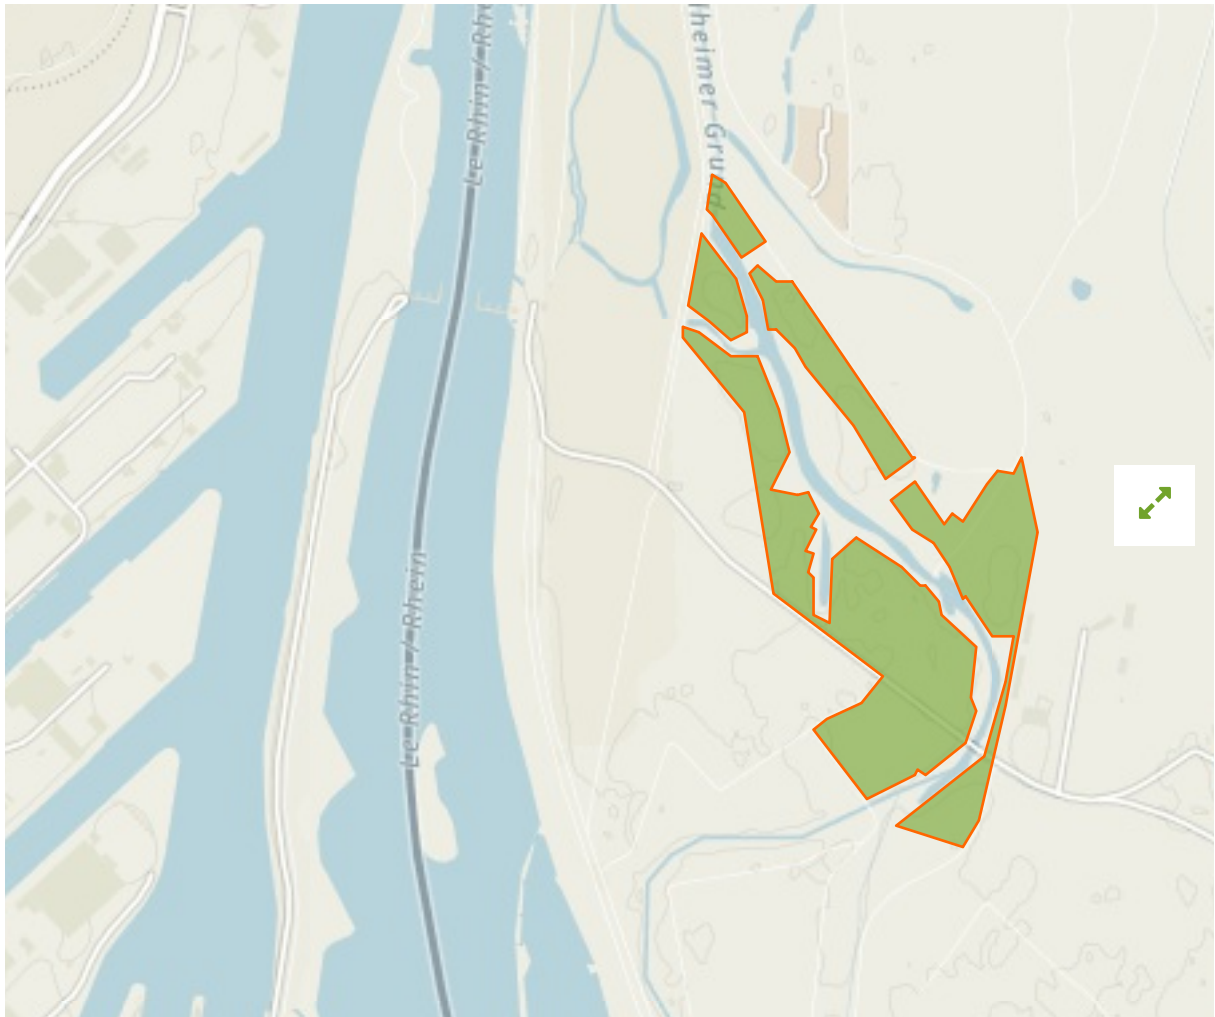

Sundheimer Grund in Germany

The designations employed and the presentation of material on this map do not imply the expression of any opinion whatsoever on the part of the Secretariat of the United Nations concerning the legal status of any country, territory, city or area or of its authorities, or concerning the delimitation of its frontiers or boundaries.

WDPA ID

324962

Reported Area

0.38 km²

Management Effectiveness Evaluations

No information available

Attributes

Original Name	Sundheimer Grund
English Designation	Landscape Protection Area
IUCN Management Category	V
Status	Designated
Type of Designation	National
Status Year	1996
Sublocation	
Governance Type	Federal or national ministry or agency
Management Authority	Bundesamt für Naturschutz
Management Plan	Not Reported
International Criteria	Not Applicable

Sundheimer Grund

in Germany

English Designation
Nature Reserve

IUCN Category
IV

WDPA ID Year of Designation
165805

Reported Area
0.2 km²

Rheinniederung von Wittenweier bis Kehl

in Germany

English Designation
Nature Reserve

IUCN Category
IV

WDPA ID Year of Designation
162134

Reported Area
0.1 km²

Altwasser Goldscheuer (2 Teilflächen)

in Germany

English Designation
Landscape Protection Area

IUCN Category
V