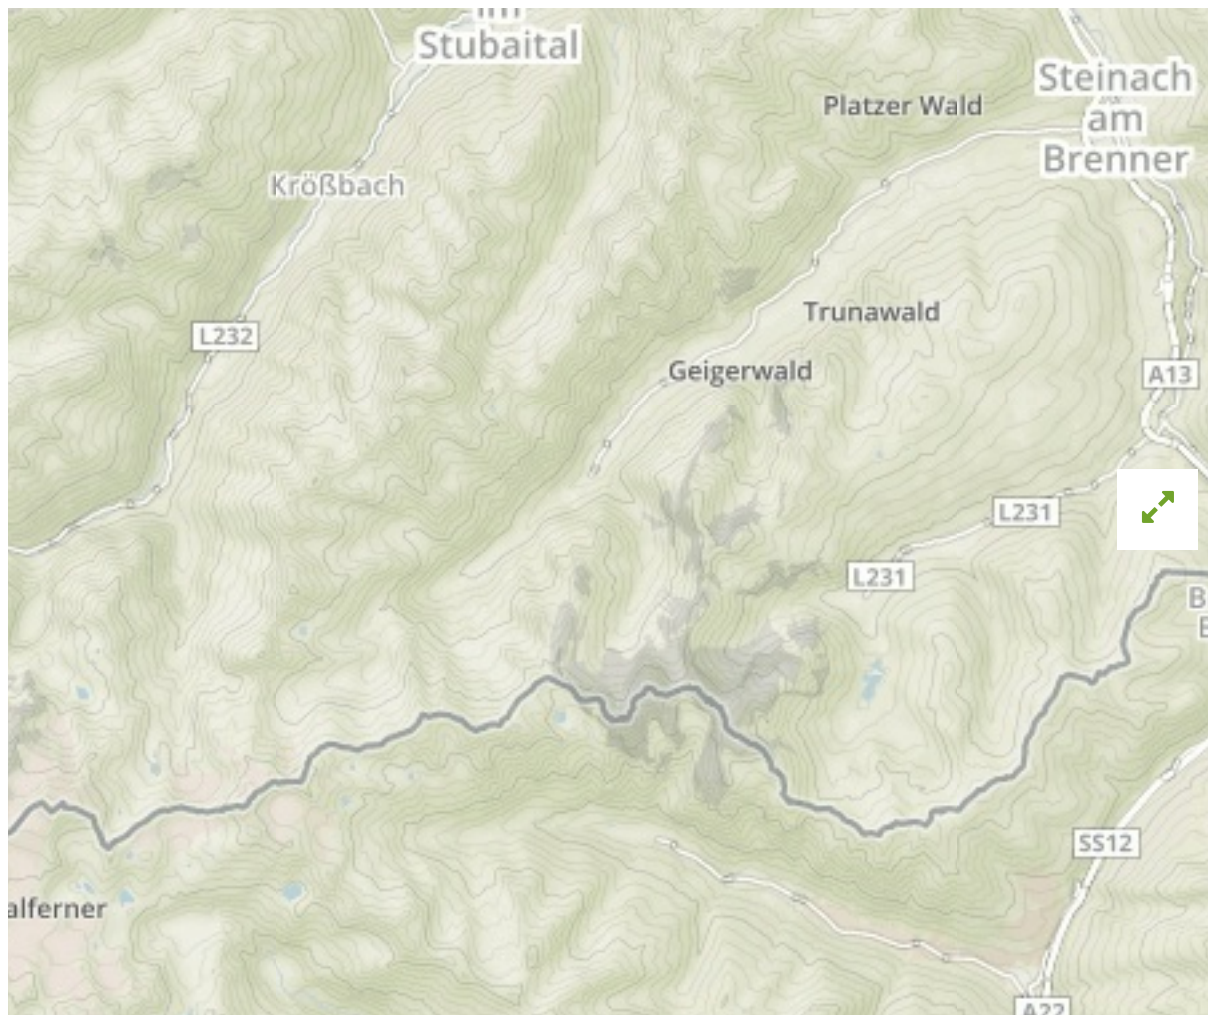

# Nöblachjoch - Obernberger See - Tribulaune in

Austria

The designations employed and the presentation of material on this map do not imply the expression of any opinion whatsoever on the part of the Secretariat of the United Nations concerning the legal status of any country, territory, city or area or of its authorities, or concerning the delimitation of its frontiers or boundaries.

WDPA ID

**32544**

Reported Area

**93.41 km<sup>2</sup>**