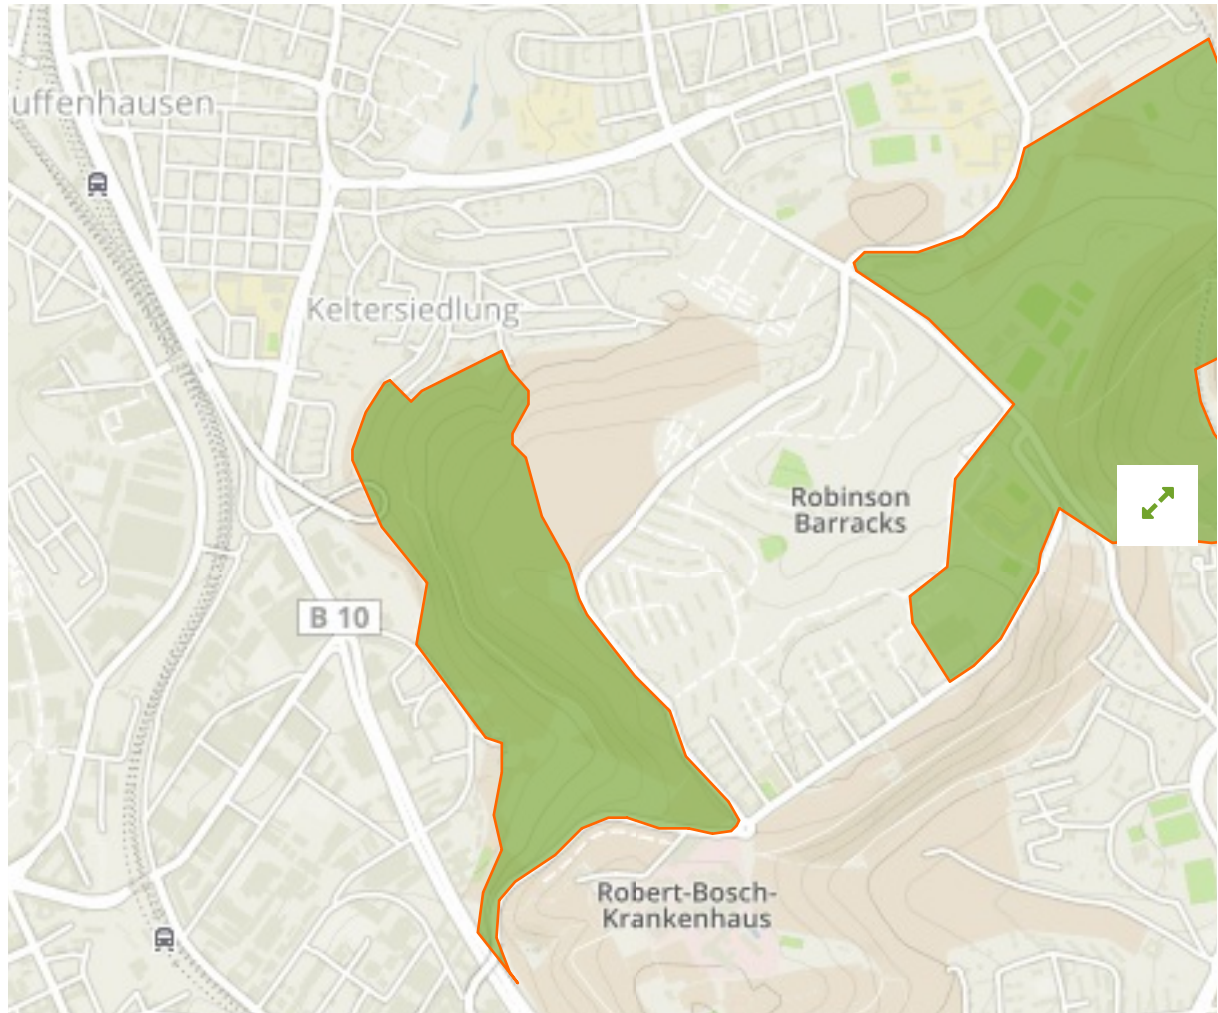

Weinberg- und Obsthänge rings um den Burgholzhof in Germany

The designations employed and the presentation of material on this map do not imply the expression of any opinion whatsoever on the part of the Secretariat of the United Nations concerning the legal status of any country, territory, city or area or of its authorities, or concerning the delimitation of its frontiers or boundaries.

WDPA ID

325728

Reported Area

1.36 km²

Management Effectiveness Evaluations

No information available

Attributes

Original Name	Weinberg- und Obsthänge rings um den Burgholzhof
English Designation	Landscape Protection Area
IUCN Management Category	V
Status	Designated
Type of Designation	National
Status Year	1961
Sublocation	
Governance Type	Federal or national ministry or agency
Management Authority	Bundesamt für Naturschutz
Management Plan	Not Reported
International Criteria	Not Applicable