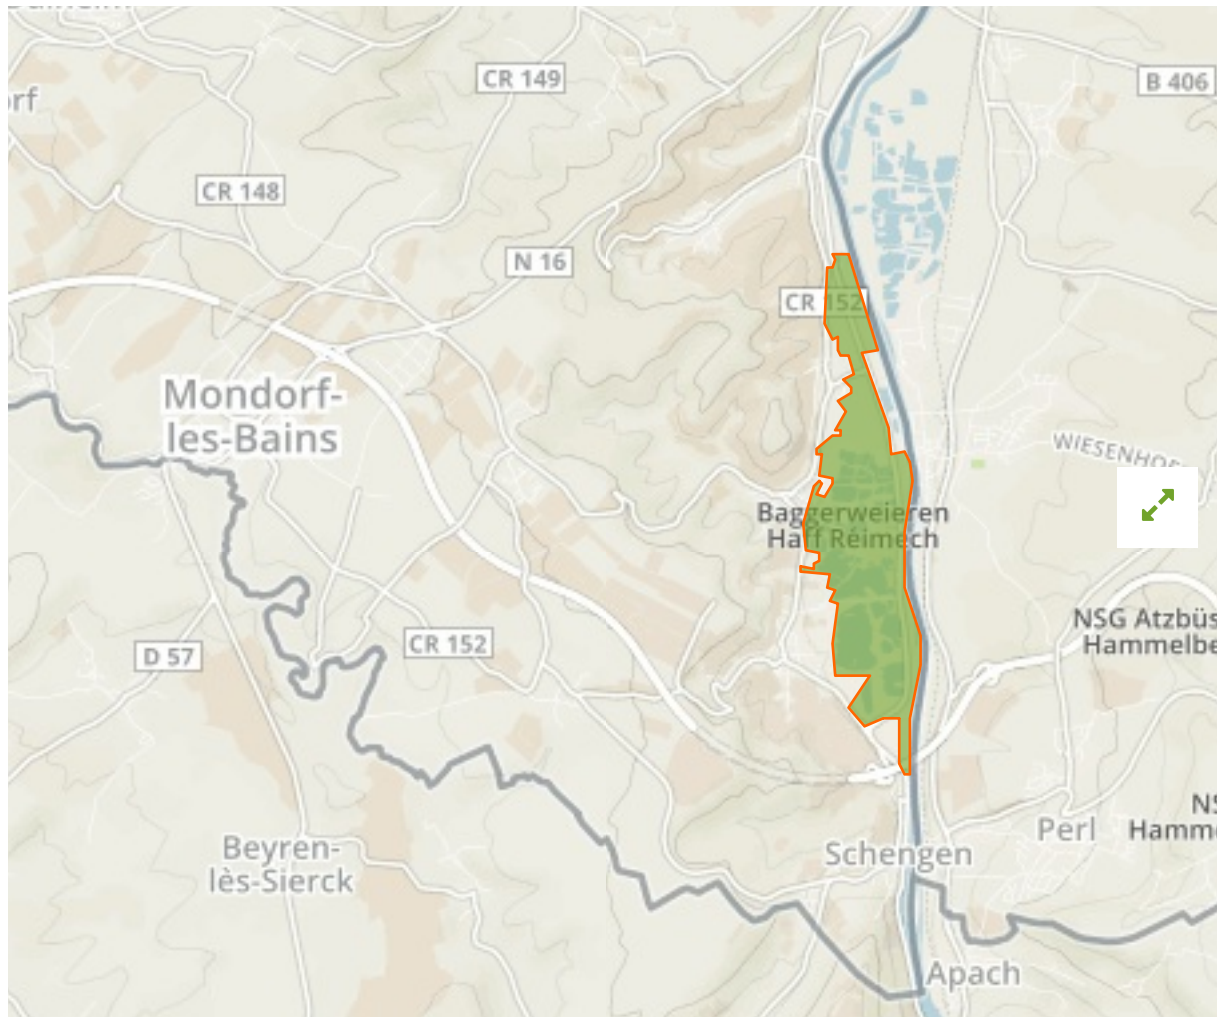

## Haff Réimech (N2000) in Luxembourg

The designations employed and the presentation of material on this map do not imply the expression of any opinion whatsoever on the part of the Secretariat of the United Nations concerning the legal status of any country, territory, city or area or of its authorities, or concerning the delimitation of its frontiers or boundaries.

WDPA ID

---

**337475**

Reported Area

---

**2.58 km<sup>2</sup>**

## Site network breakdown