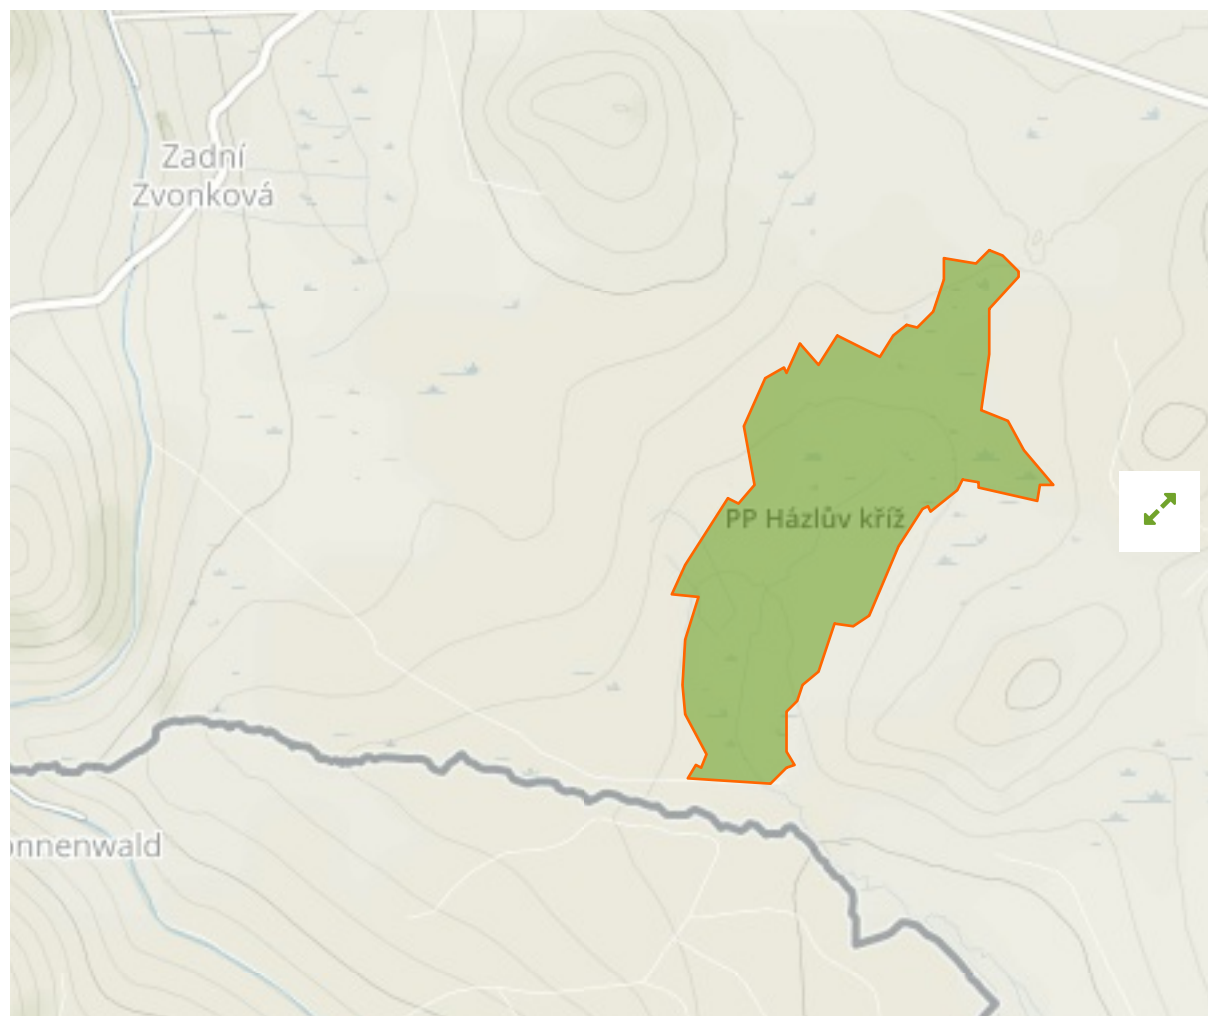

Házlův kříž in Czech Republic

The designations employed and the presentation of material on this map do not imply the expression of any opinion whatsoever on the part of the Secretariat of the United Nations concerning the legal status of any country, territory, city or area or of its authorities, or concerning the delimitation of its frontiers or boundaries.

WDPA ID

343517

Reported Area

0.48 km²

Data Provider

European Environment Agency (EEA)

Management Effectiveness Evaluations

No information available

Otovský potok

in Czech Republic

English Designation
National Nature Reserve

IUCN Category
III

WDPA ID Year of Designation
342000

Reported Area
0.8 km²

Kyselovský les

in Czech Republic

WDPA ID Year of Designation
342878

Reported Area
0.4 km²

English Designation
Nature Monument

IUCN Category
IV

WDPA ID Year of Designation
343401

Reported Area
0.2 km²

[Show all](#)