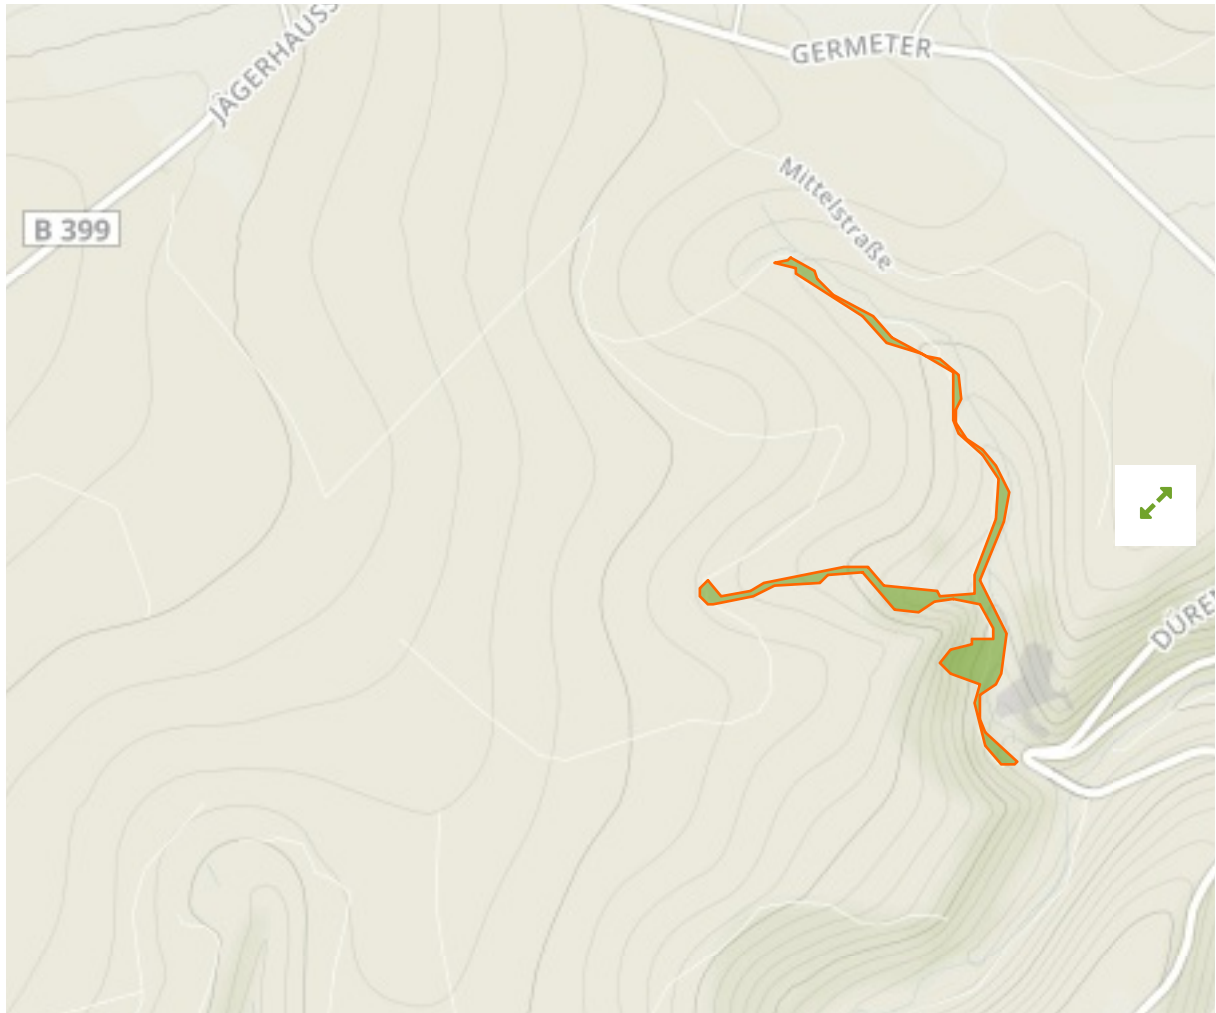

# NSG Steinbruch Kallbrueck und Peterbach <ACK> in Germany

The designations employed and the presentation of material on this map do not imply the expression of any opinion whatsoever on the part of the Secretariat of the United Nations concerning the legal status of any country, territory, city or area or of its authorities, or concerning the delimitation of its frontiers or boundaries.

WDPA ID

---

**344780**

Reported Area

---

**0.04 km<sup>2</sup>**