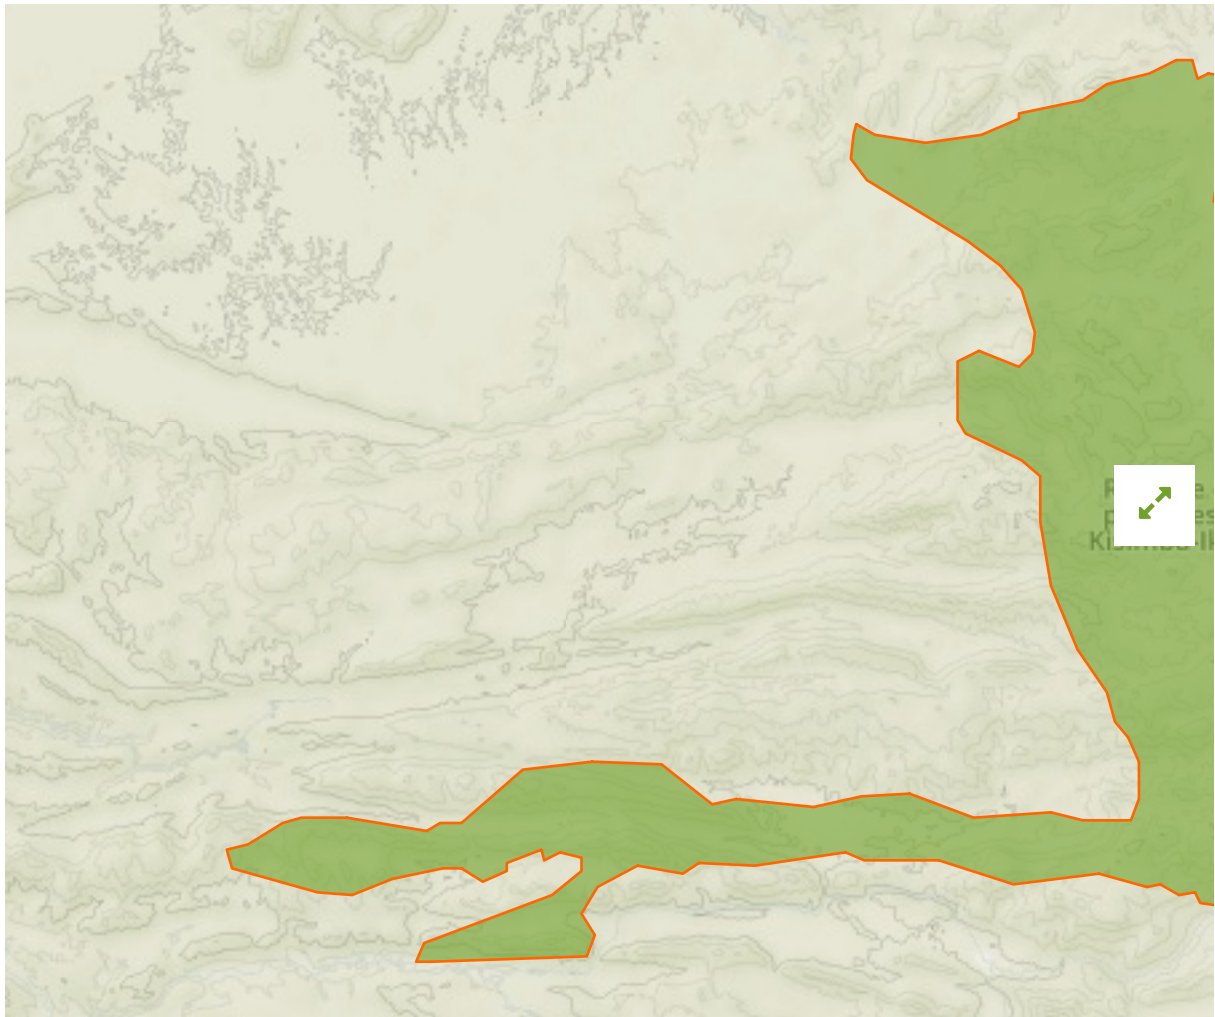

## Kisimba Ikobo in Democratic Republic of Congo

The designations employed and the presentation of material on this map do not imply the expression of any opinion whatsoever on the part of the Secretariat of the United Nations concerning the legal status of any country, territory, city or area or of its authorities, or concerning the delimitation of its frontiers or boundaries.

WDPA ID

---

**350001**

Reported Area

---

**963.27 km<sup>2</sup>**