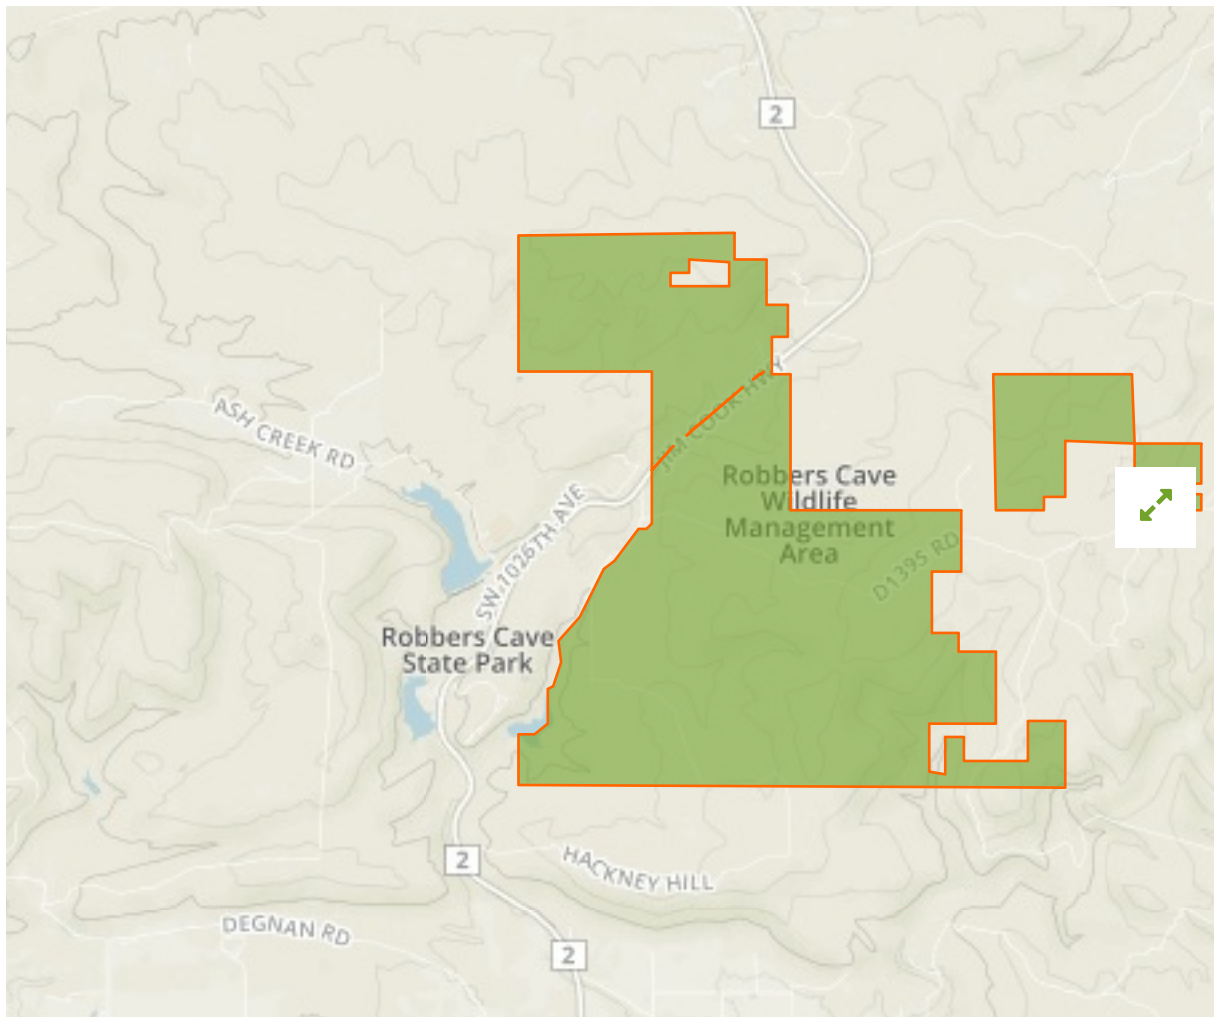

## Robbers Cave in United States of America

The designations employed and the presentation of material on this map do not imply the expression of any opinion whatsoever on the part of the Secretariat of the United Nations concerning the legal status of any country, territory, city or area or of its authorities, or concerning the delimitation of its frontiers or boundaries.

WDPA ID

**373900**

Reported Area

**25.06 km<sup>2</sup>**

**i Data Provider**

---

US Geological Survey, Gap Analysis Program (GAP), National Operations Office, Boise State University

## Attributes

---

<b>Original Name</b>	<b>Robbers Cave</b>
<b>English Designation</b>	<b>Wildlife Management Area</b>
<b>IUCN Management Category</b>	<b>V</b>
Status	Designated
Type of Designation	National
Status Year	Not Reported
Sublocation	US-OK
Governance Type	Sub-national ministry or agency
Management Authority	State Fish and Wildlife
Management Plan	Not Reported
International Criteria	Not Applicable