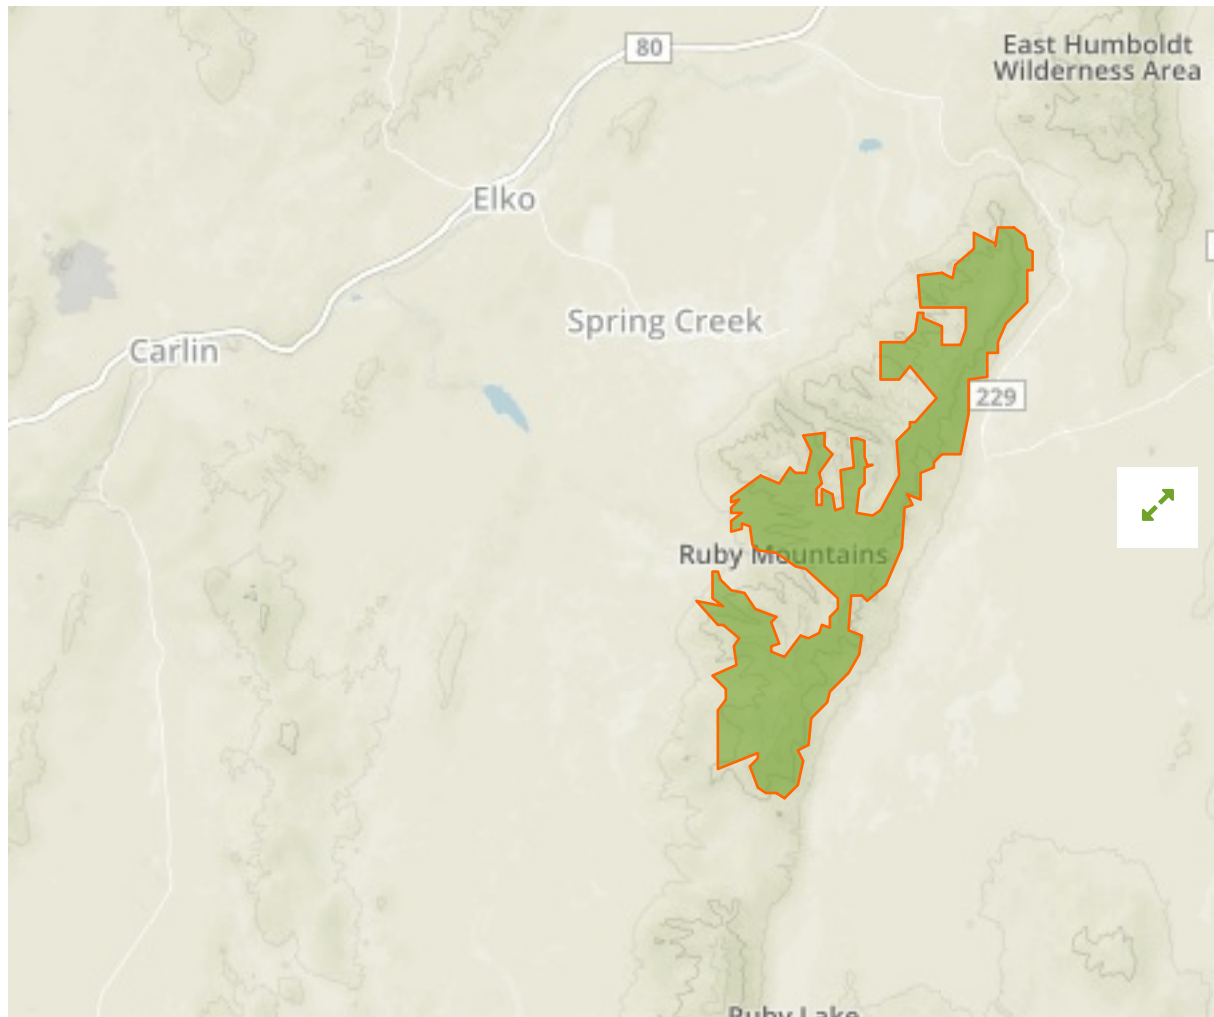

Ruby Mountains in United States of America

The designations employed and the presentation of material on this map do not imply the expression of any opinion whatsoever on the part of the Secretariat of the United Nations concerning the legal status of any country, territory, city or area or of its authorities, or concerning the delimitation of its frontiers or boundaries.

WDPA ID

374089

Reported Area

376.85 km²

Management Effectiveness Evaluations

No information available

Attributes

Original Name	Ruby Mountains
English Designation	Wilderness
IUCN Management Category	Ib
Status	Designated
Type of Designation	National
Status Year	1989
Sublocation	US-NV
Governance Type	Federal or national ministry or agency
Management Authority	Forest Service
Management Plan	Not Reported
International Criteria	Not Applicable