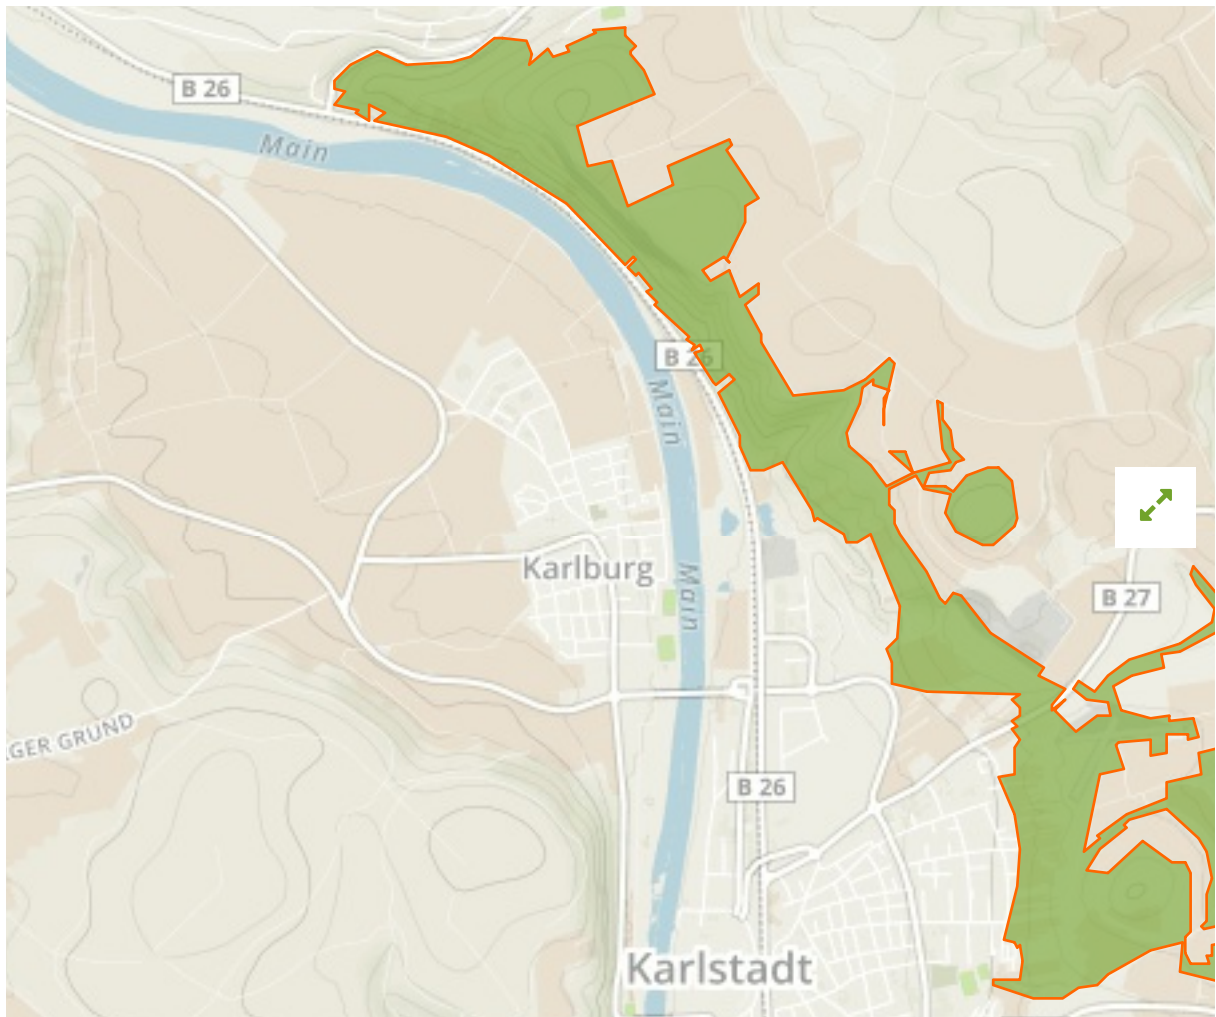

## Grainberg-Kalbenstein und Saupurzel in Germany

The designations employed and the presentation of material on this map do not imply the expression of any opinion whatsoever on the part of the Secretariat of the United Nations concerning the legal status of any country, territory, city or area or of its authorities, or concerning the delimitation of its frontiers or boundaries.

WDPA ID

**378088**

Reported Area

**3.02 km<sup>2</sup>**

## Attributes

---

<b>Original Name</b>	<b>Grainberg-Kalbenstein und Saupurzel</b>
<b>English Designation</b>	<b>Nature Reserve</b>
<b>IUCN Management Category</b>	<b>IV</b>
Status	Designated
Type of Designation	National
Status Year	2005
Sublocation	
Governance Type	Federal or national ministry or agency
Management Authority	Bundesamt für Naturschutz
Management Plan	Not Reported
International Criteria	Not Applicable