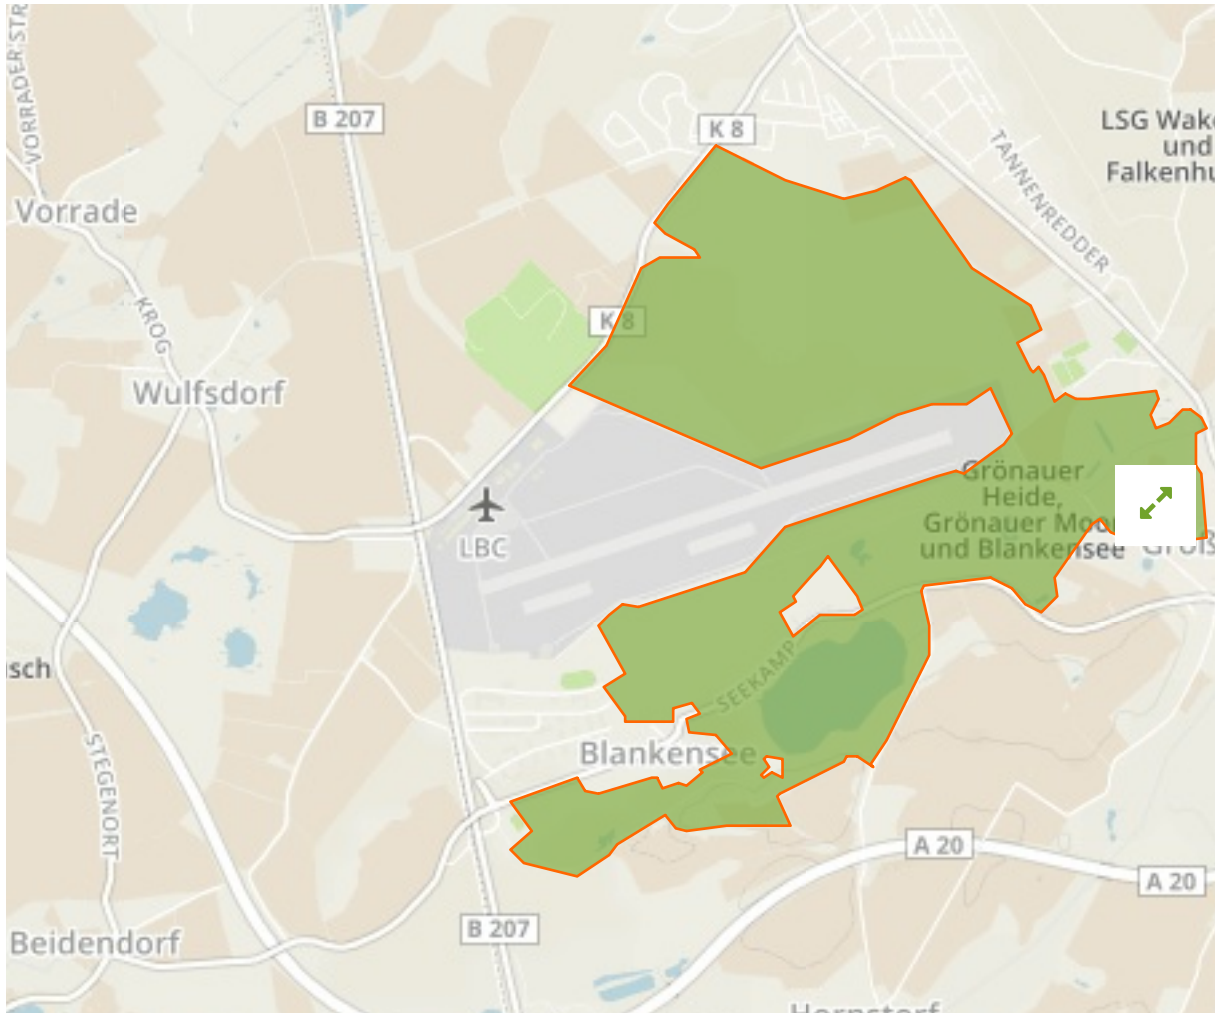

Grönauer Heide, Grönauer Moor und Blankensee in Germany

The designations employed and the presentation of material on this map do not imply the expression of any opinion whatsoever on the part of the Secretariat of the United Nations concerning the legal status of any country, territory, city or area or of its authorities, or concerning the delimitation of its frontiers or boundaries.

WDPA ID

378091

Reported Area

3.67 km²

Management Effectiveness Evaluations

No information available

Attributes

Original Name	Grönauer Heide, Grönauer Moor und Blankensee
English Designation	Nature Reserve
IUCN Management Category	IV
Status	Designated
Type of Designation	National
Status Year	2013
Sublocation	
Governance Type	Federal or national ministry or agency
Management Authority	Bundesamt für Naturschutz
Management Plan	Not Reported
International Criteria	Not Applicable