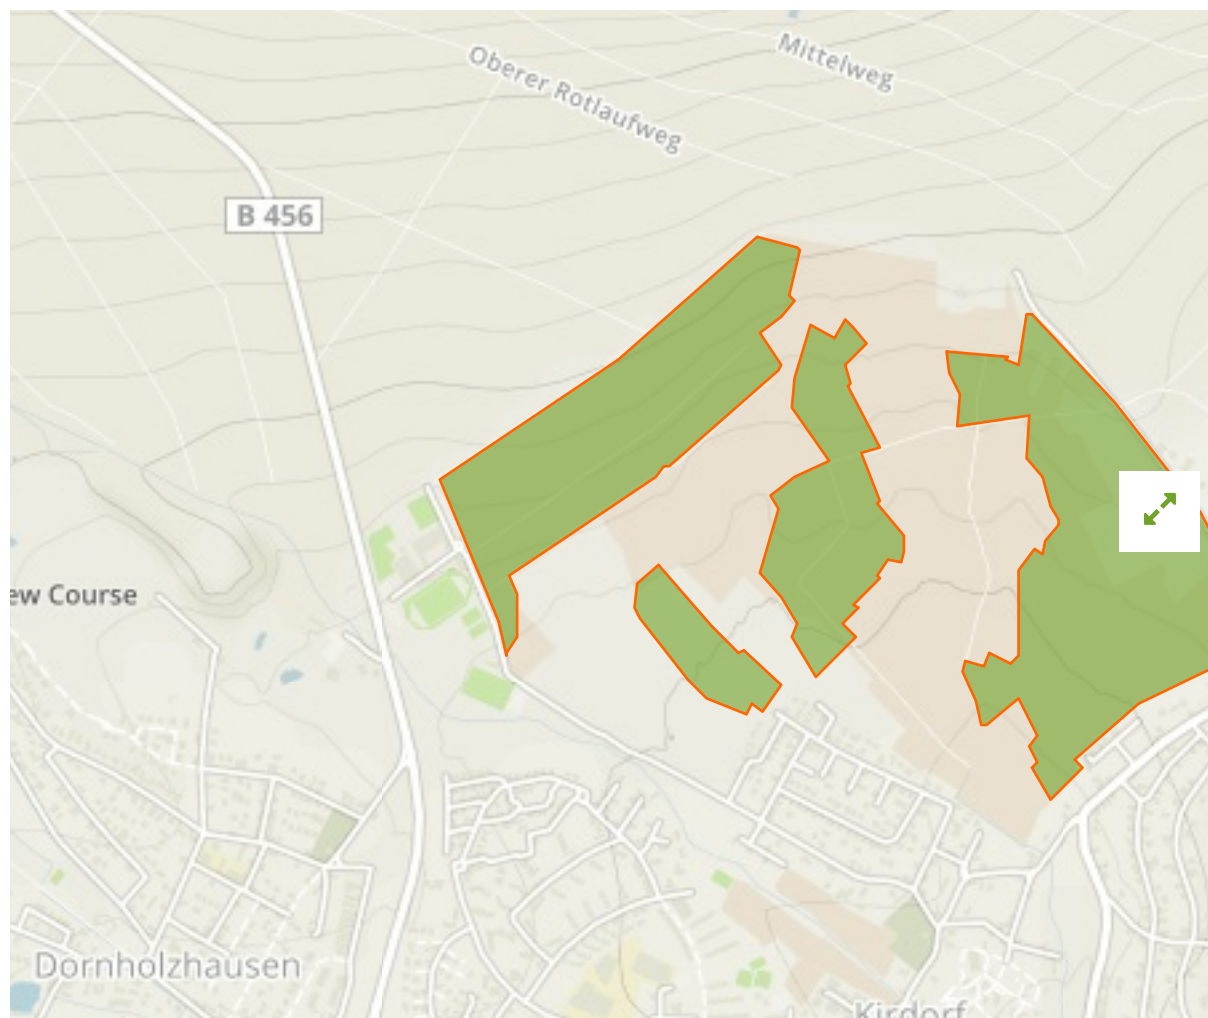

Kirdorfer Feld bei Bad Homburg in Germany

The designations employed and the presentation of material on this map do not imply the expression of any opinion whatsoever on the part of the Secretariat of the United Nations concerning the legal status of any country, territory, city or area or of its authorities, or concerning the delimitation of its frontiers or boundaries.

WDPA ID

378499

Reported Area

0.79 km²

Management Effectiveness Evaluations

No information available

Attributes

Original Name	Kirdorfer Feld bei Bad Homburg
English Designation	Landscape Protection Area
IUCN Management Category	V
Status	Designated
Type of Designation	National
Status Year	1996
Sublocation	
Governance Type	Federal or national ministry or agency
Management Authority	Bundesamt für Naturschutz
Management Plan	Not Reported
International Criteria	Not Applicable