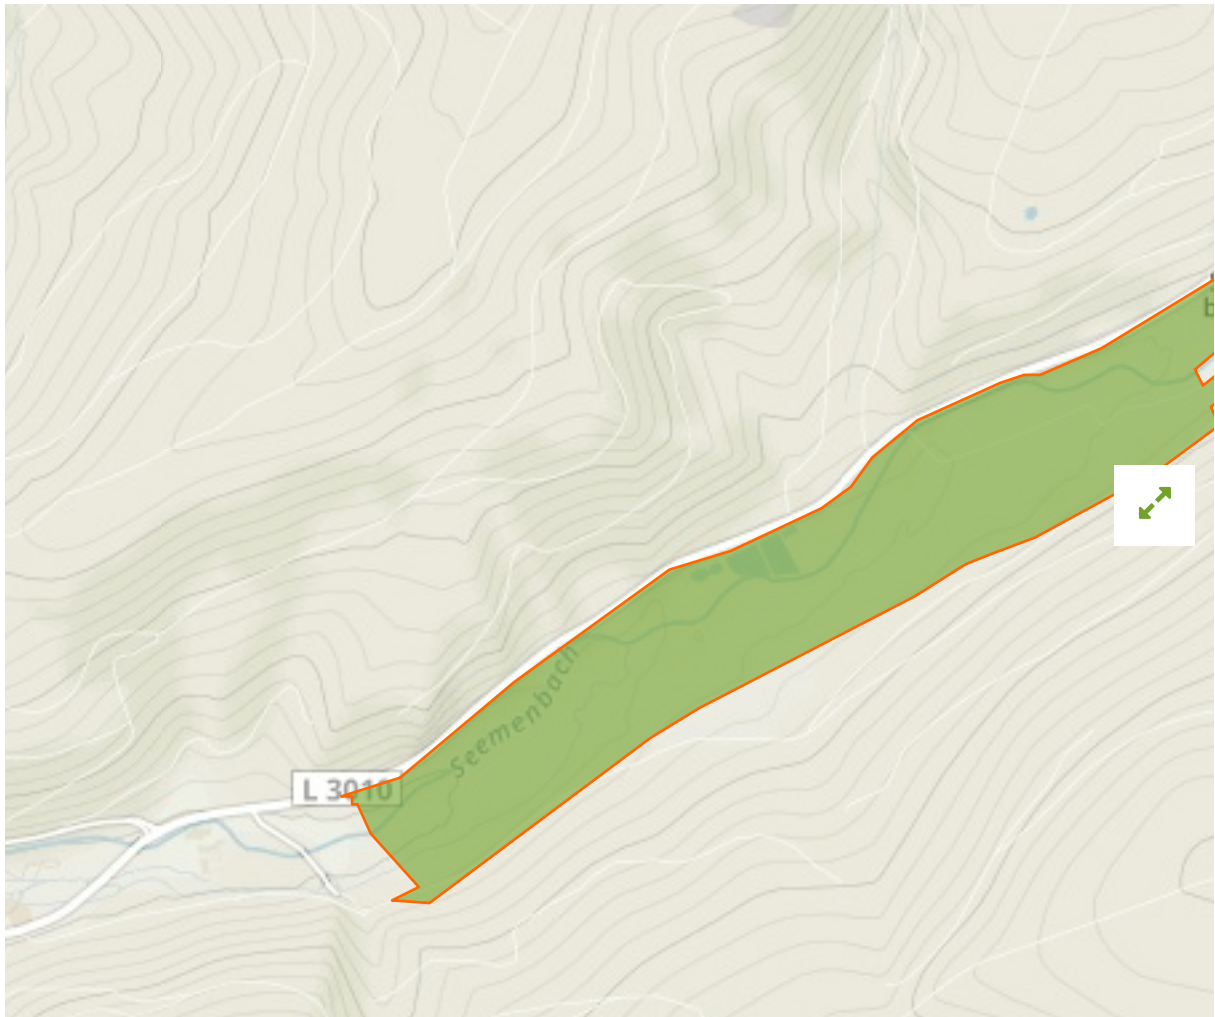

## Seemenbachtal bei Rinderbügen in Germany

The designations employed and the presentation of material on this map do not imply the expression of any opinion whatsoever on the part of the Secretariat of the United Nations concerning the legal status of any country, territory, city or area or of its authorities, or concerning the delimitation of its frontiers or boundaries.

WDPA ID

---

**378686**

Reported Area

---

**0.72 km<sup>2</sup>**