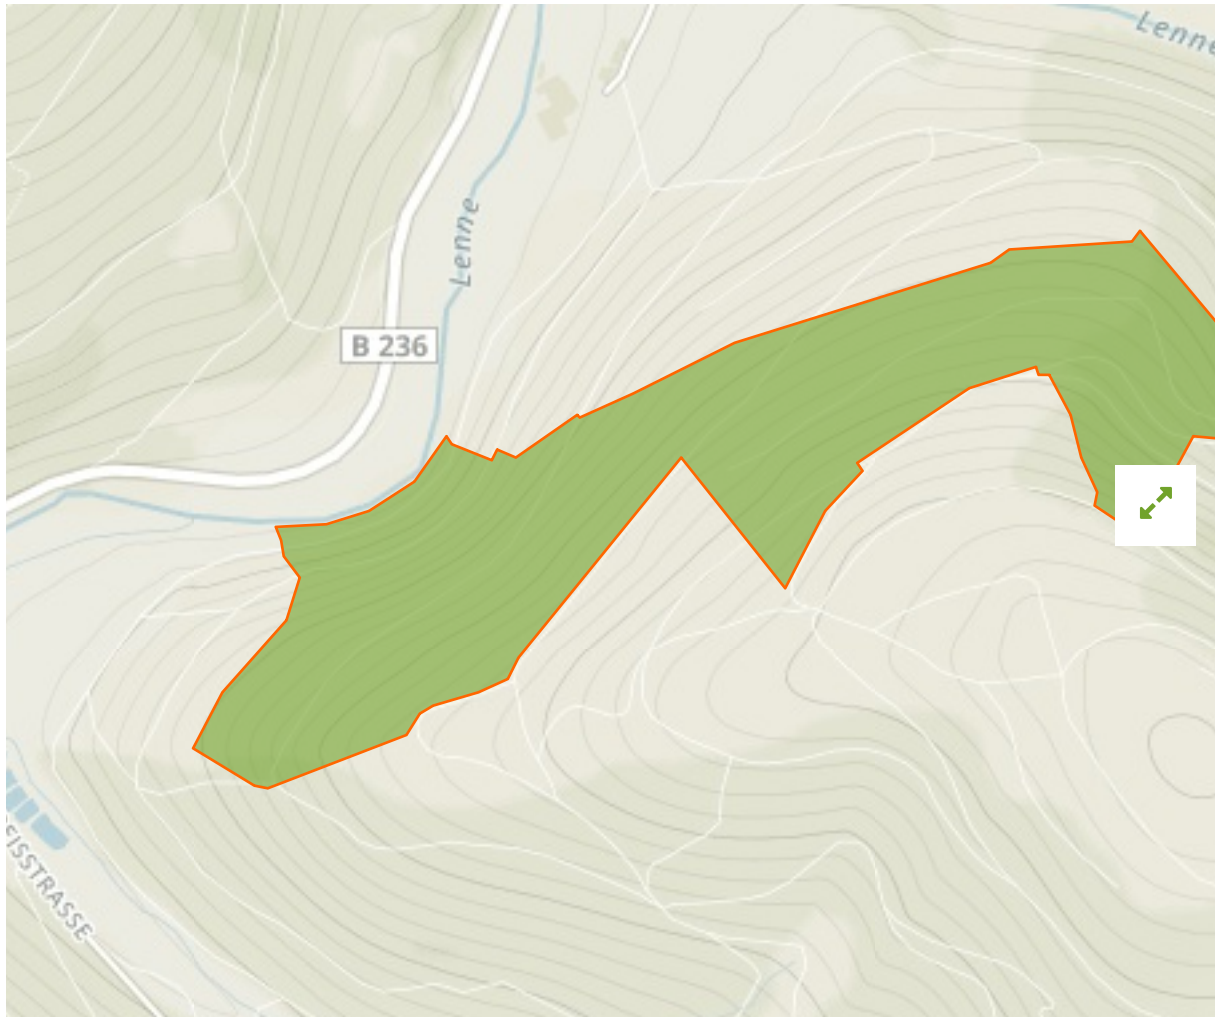

NSG Schluchtwald bei Hundesossen in Germany

The designations employed and the presentation of material on this map do not imply the expression of any opinion whatsoever on the part of the Secretariat of the United Nations concerning the legal status of any country, territory, city or area or of its authorities, or concerning the delimitation of its frontiers or boundaries.

WDPA ID

389893

Reported Area

0.3 km²

Management Effectiveness Evaluations

No information available

Attributes

Original Name	NSG Schluchtwald bei Hundesossen
English Designation	Nature Reserve
IUCN Management Category	IV
Status	Designated
Type of Designation	National
Status Year	2008
Sublocation	
Governance Type	Federal or national ministry or agency
Management Authority	Bundesamt für Naturschutz
Management Plan	Not Reported
International Criteria	Not Applicable