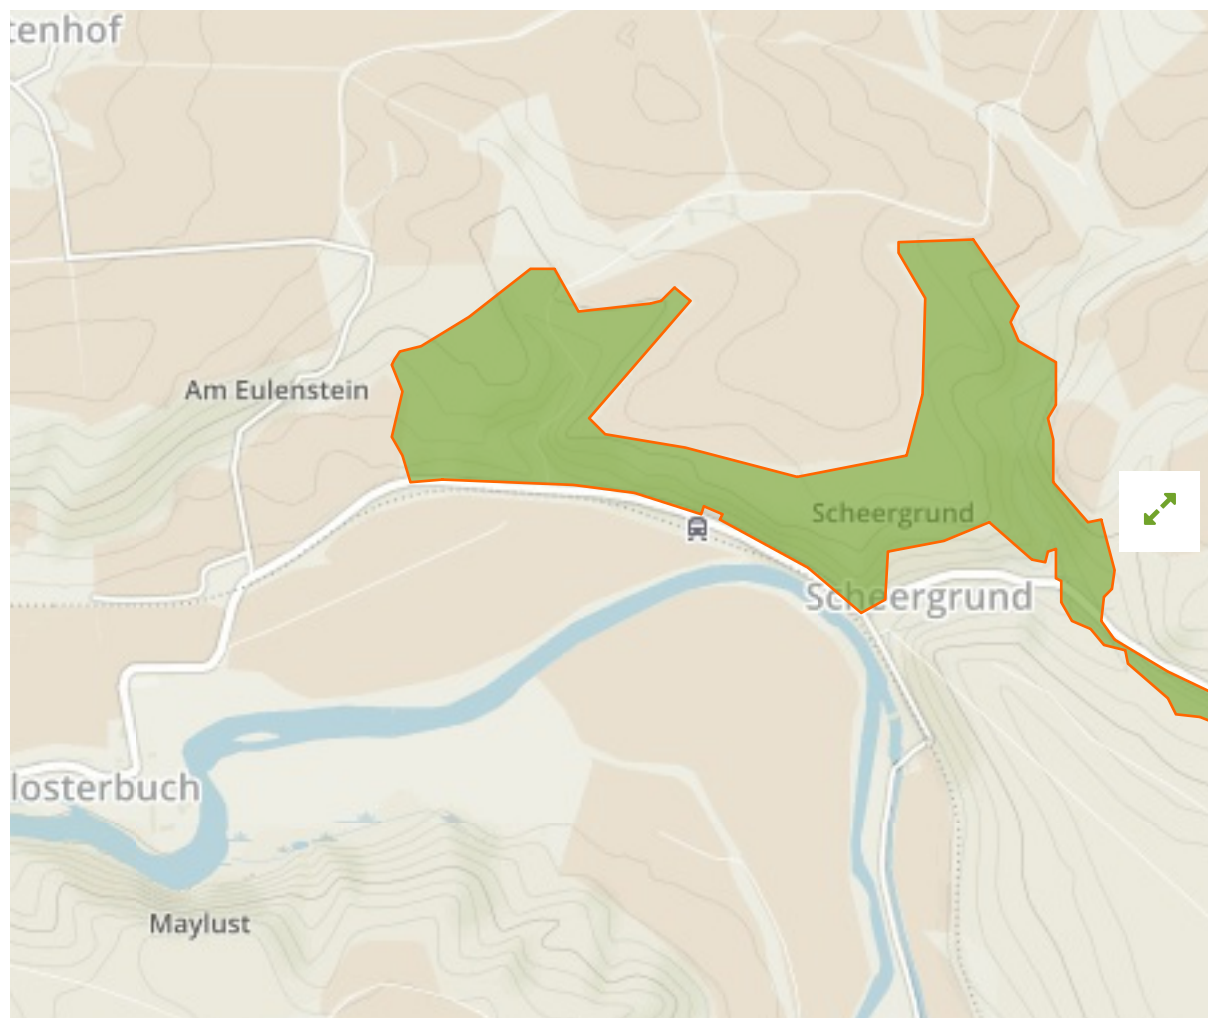

## Scheergrund in Germany

The designations employed and the presentation of material on this map do not imply the expression of any opinion whatsoever on the part of the Secretariat of the United Nations concerning the legal status of any country, territory, city or area or of its authorities, or concerning the delimitation of its frontiers or boundaries.

WDPA ID

---

**389971**

Reported Area

---

**0.58 km<sup>2</sup>**