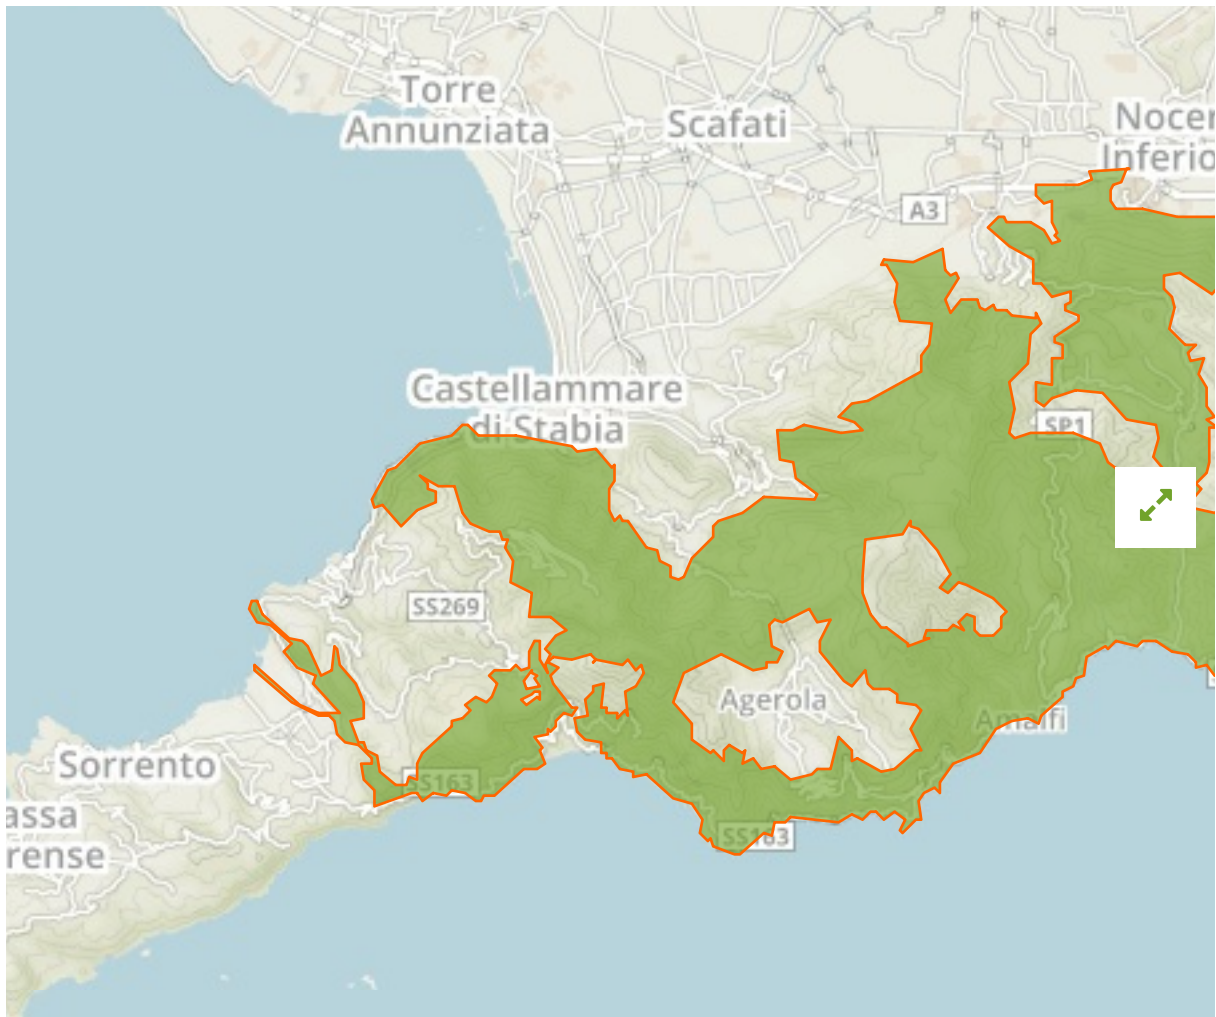

Parco regionale dei Monti Lattari in Italy

The designations employed and the presentation of material on this map do not imply the expression of any opinion whatsoever on the part of the Secretariat of the United Nations concerning the legal status of any country, territory, city or area or of its authorities, or concerning the delimitation of its frontiers or boundaries.

WDPA ID

390442

Reported Area

143.24 km²

Management Effectiveness Evaluations

No information available

Attributes

Original Name	Parco regionale dei Monti Lattari
English Designation	Regional/Provincial Nature Park
IUCN Management Category	V
Status	Designated
Type of Designation	National
Status Year	2003
Sublocation	
Governance Type	Federal or national ministry or agency
Management Authority	Amministrazione Regionale/Provinciale
Management Plan	Not Reported
International Criteria	Not Applicable