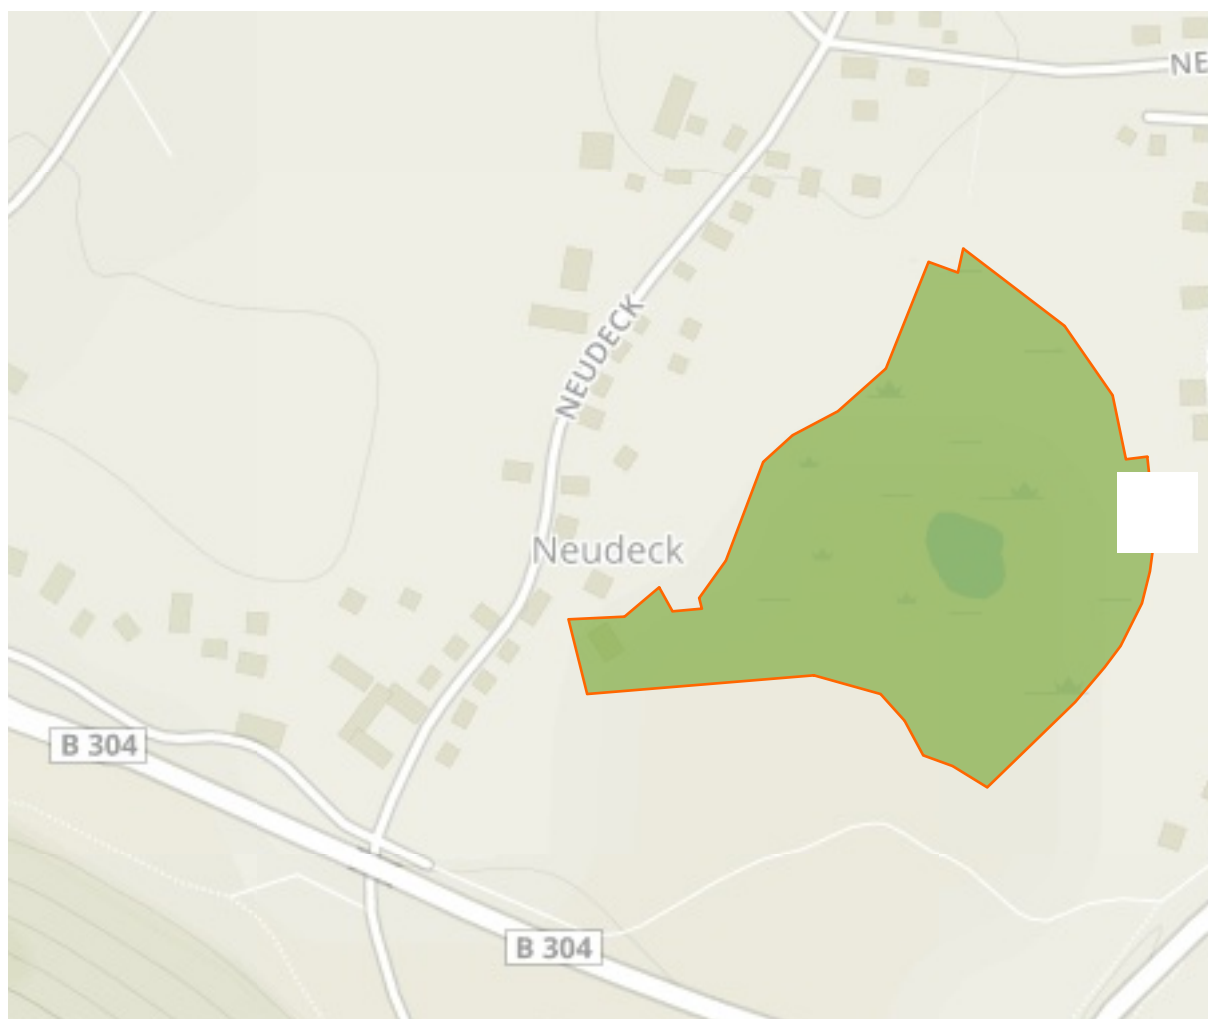

# Schutz der "Äußeren Lohe" westlich des Penzinger Sees (zwischen den Ortschaften Neudeck und Penzing, Landkreis Wasserburg) in

Germany

The designations employed and the presentation of material on this map do not imply the expression of any opinion whatsoever on the part of the Secretariat of the United Nations concerning the legal status of any country, territory, city or area or of its authorities, or concerning the delimitation of its frontiers or boundaries.

WDPA ID

---

**395467**

Reported Area

---

# 0.06 km<sup>2</sup>