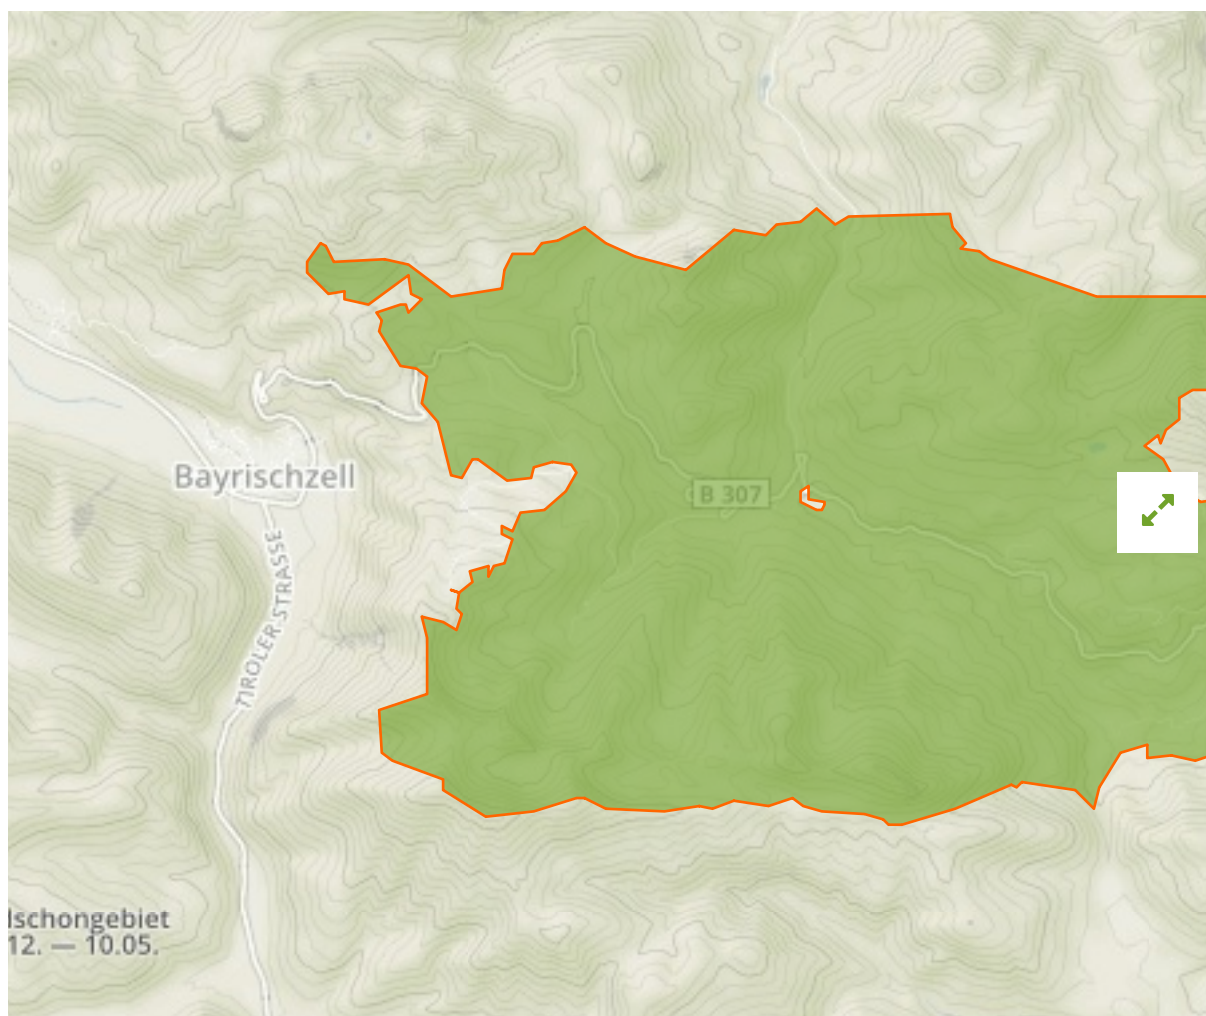

Schutz des Auerbachtals einschl. Regau (am Förchenbach) und Bichlersee, Gemeinden Niederaudorf, Oberaudorf, Flintsbach und Kiefersfelden in **Germany**

The designations employed and the presentation of material on this map do not imply the expression of any opinion whatsoever on the part of the Secretariat of the United Nations concerning the legal status of any country, territory, city or area or of its authorities, or concerning the delimitation of its frontiers or boundaries.

WDPA ID

395477

Reported Area

42.19 km²

Data Provider

European Environment Agency (EEA)

Management Effectiveness Evaluations

No information available

Attributes

Original Name	Schutz des Auerbachtals einschl. Regau (am Förchenbach) und Bichlersee, Gemeinden Niederaudorf, Oberaudorf, Flintsbach und Kiefersfelden
English Designation	Landscape Protection Area
IUCN Management Category	V
Status	Designated
Type of Designation	National
Status Year	1955
Sublocation	
Governance Type	Federal or national ministry or agency
Management Authority	Bundesamt für Naturschutz
Management Plan	Not Reported
International Criteria	Not Applicable