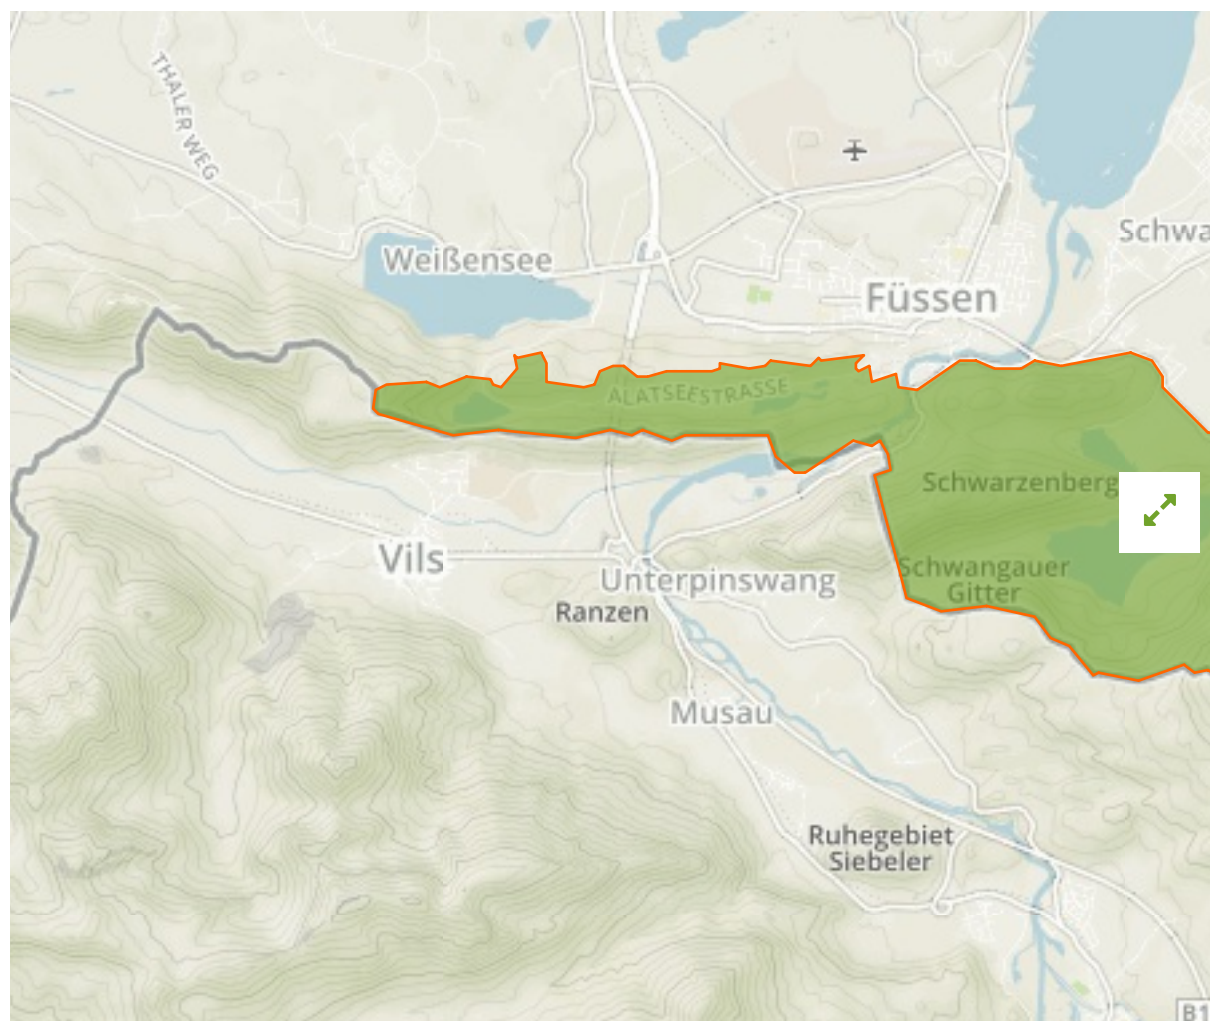

Schutz von Landschaftsteilen im Bereich des Faulenbacher Tales, des Lechtales, des Schwanseetales und des Alpseegebietes im Landkreis Füssen in Germany

The designations employed and the presentation of material on this map do not imply the expression of any opinion whatsoever on the part of the Secretariat of the United Nations concerning the legal status of any country, territory, city or area or of its authorities, or concerning the delimitation of its frontiers or boundaries.

WDPA ID

395500

Reported Area

13.2 km²

Data Provider

European Environment Agency (EEA)

Management Effectiveness Evaluations

No information available

Attributes

	Schutz von Landschaftsteilen im Bereich des Faulenbacher Tales, des Lechtales, des Schwanseetales und des Alpseegebietes im Landkreis
Original Name	Füssen
English Designation	Landscape Protection Area
IUCN Management Category	V
Status	Designated
Type of Designation	National
Status Year	1956
Sublocation	
Governance Type	Federal or national ministry or agency
Management Authority	Bundesamt für Naturschutz
Management Plan	Not Reported
International Criteria	Not Applicable

Site network breakdown

Transboundary sites

Tiroler Lechtal

in Austria

English Designation
Nature Park

IUCN Category
V

WDPA ID Year of Designation
387423

Reported Area
41.4 km²