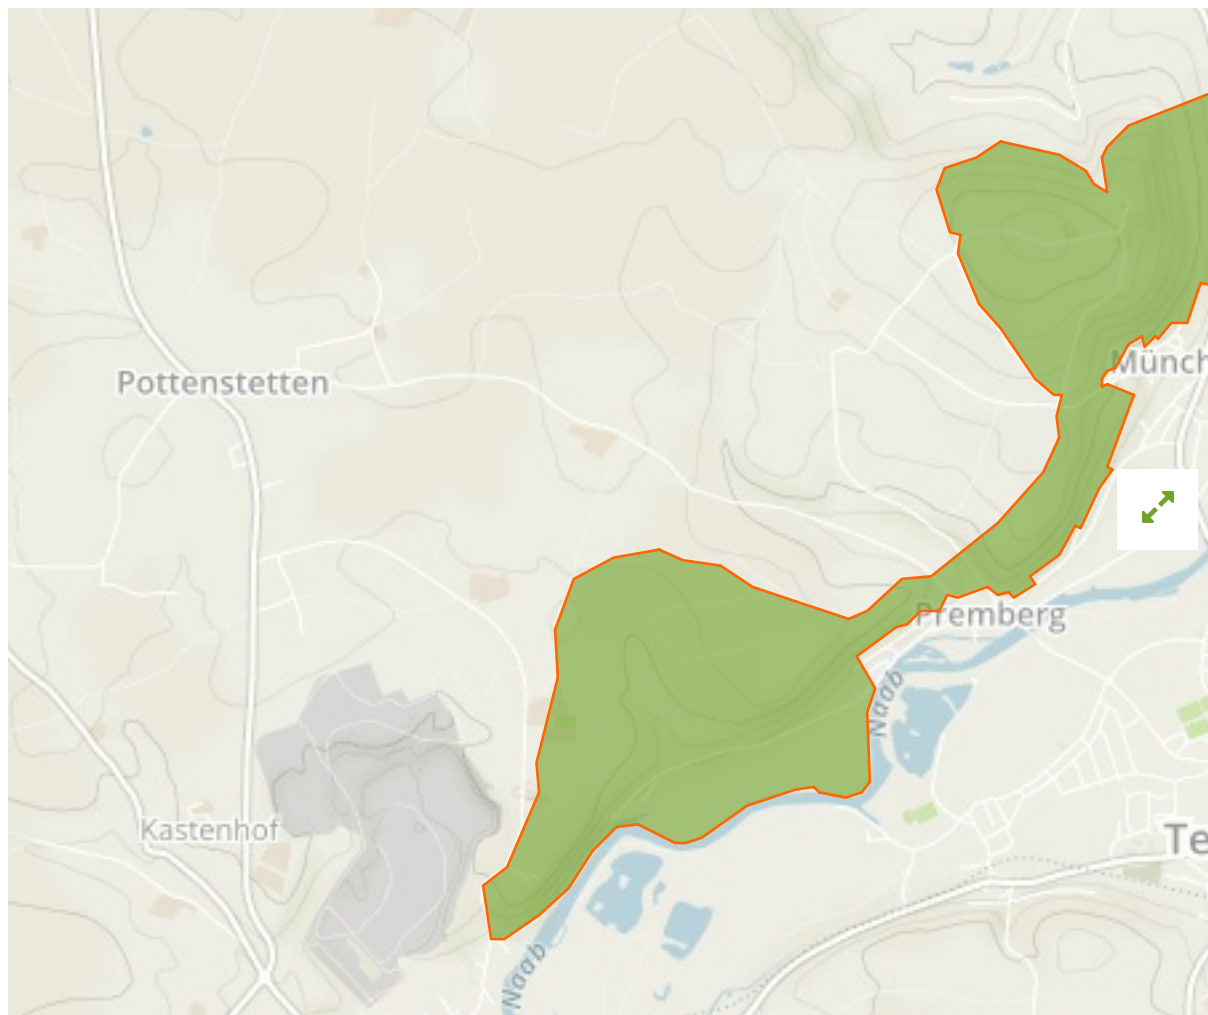

Oberes Naabtal: Münchshofer Berg mit Brunnberg von Burglengelfeld in Germany

The designations employed and the presentation of material on this map do not imply the expression of any opinion whatsoever on the part of the Secretariat of the United Nations concerning the legal status of any country, territory, city or area or of its authorities, or concerning the delimitation of its frontiers or boundaries.

WDPA ID

395552

Reported Area

3.48 km²

Management Effectiveness Evaluations

No information available

Attributes

Original Name	Oberes Naabtal: Münchshofer Berg mit Brunnberg von Burglengenfeld
English Designation	Landscape Protection Area
IUCN Management Category	V
Status	Designated
Type of Designation	National
Status Year	1964
Sublocation	
Governance Type	Federal or national ministry or agency
Management Authority	Bundesamt für Naturschutz
Management Plan	Not Reported
International Criteria	Not Applicable