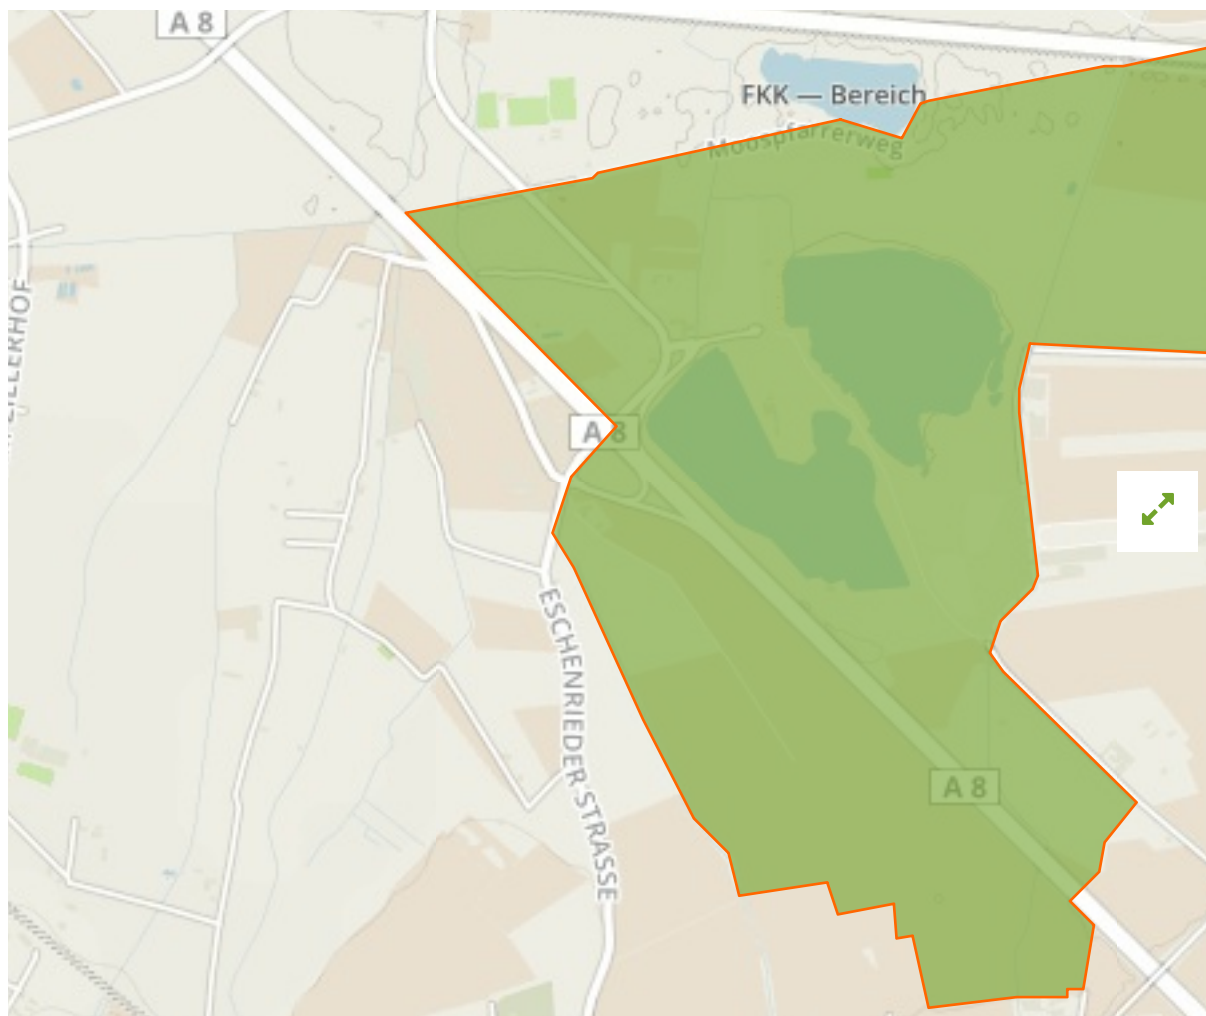

Gebiet um den Langwieder Autobahnsee unter Einschluß des anschließenden Gebietes links der Autobahn München-Stuttgart in **Germany**

The designations employed and the presentation of material on this map do not imply the expression of any opinion whatsoever on the part of the Secretariat of the United Nations concerning the legal status of any country, territory, city or area or of its authorities, or concerning the delimitation of its frontiers or boundaries.

WDPA ID

395558

Reported Area

2.56 km²

Data Provider

European Environment Agency (EEA)

Management Effectiveness Evaluations

No information available

Attributes

Original Name	Gebiet um den Langwieder Autobahnsee unter Einschluß des anschließenden Gebietes links der Autobahn München-Stuttgart
English Designation	Landscape Protection Area
IUCN Management Category	V
Status	Designated
Type of Designation	National
Status Year	1964
Sublocation	
Governance Type	Federal or national ministry or agency
Management Authority	Bundesamt für Naturschutz
Management Plan	Not Reported
International Criteria	Not Applicable