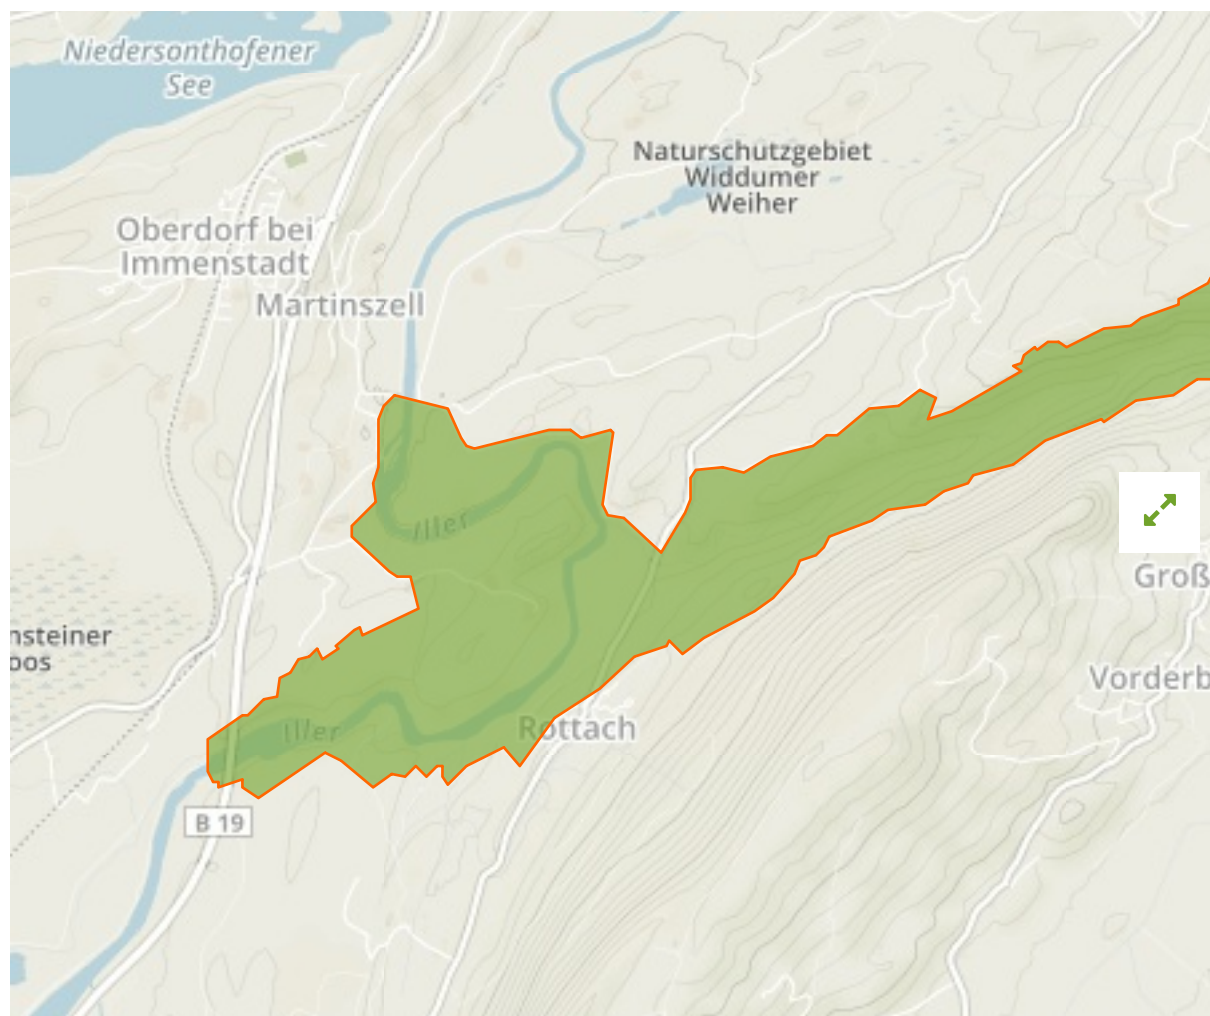

## Illerschleife oberhalb Martinszell und unteres Rottachtal in Germany

The designations employed and the presentation of material on this map do not imply the expression of any opinion whatsoever on the part of the Secretariat of the United Nations concerning the legal status of any country, territory, city or area or of its authorities, or concerning the delimitation of its frontiers or boundaries.

WDPA ID

**395606**

Reported Area

**4.33 km<sup>2</sup>**

## Attributes

---

<b>Original Name</b>	<b>Illerschleife oberhalb Martinszell und unteres Rottachtal</b>
<b>English Designation</b>	<b>Landscape Protection Area</b>
<b>IUCN Management Category</b>	<b>V</b>
Status	Designated
Type of Designation	National
Status Year	1967
Sublocation	
Governance Type	Federal or national ministry or agency
Management Authority	Bundesamt für Naturschutz
Management Plan	Not Reported
International Criteria	Not Applicable