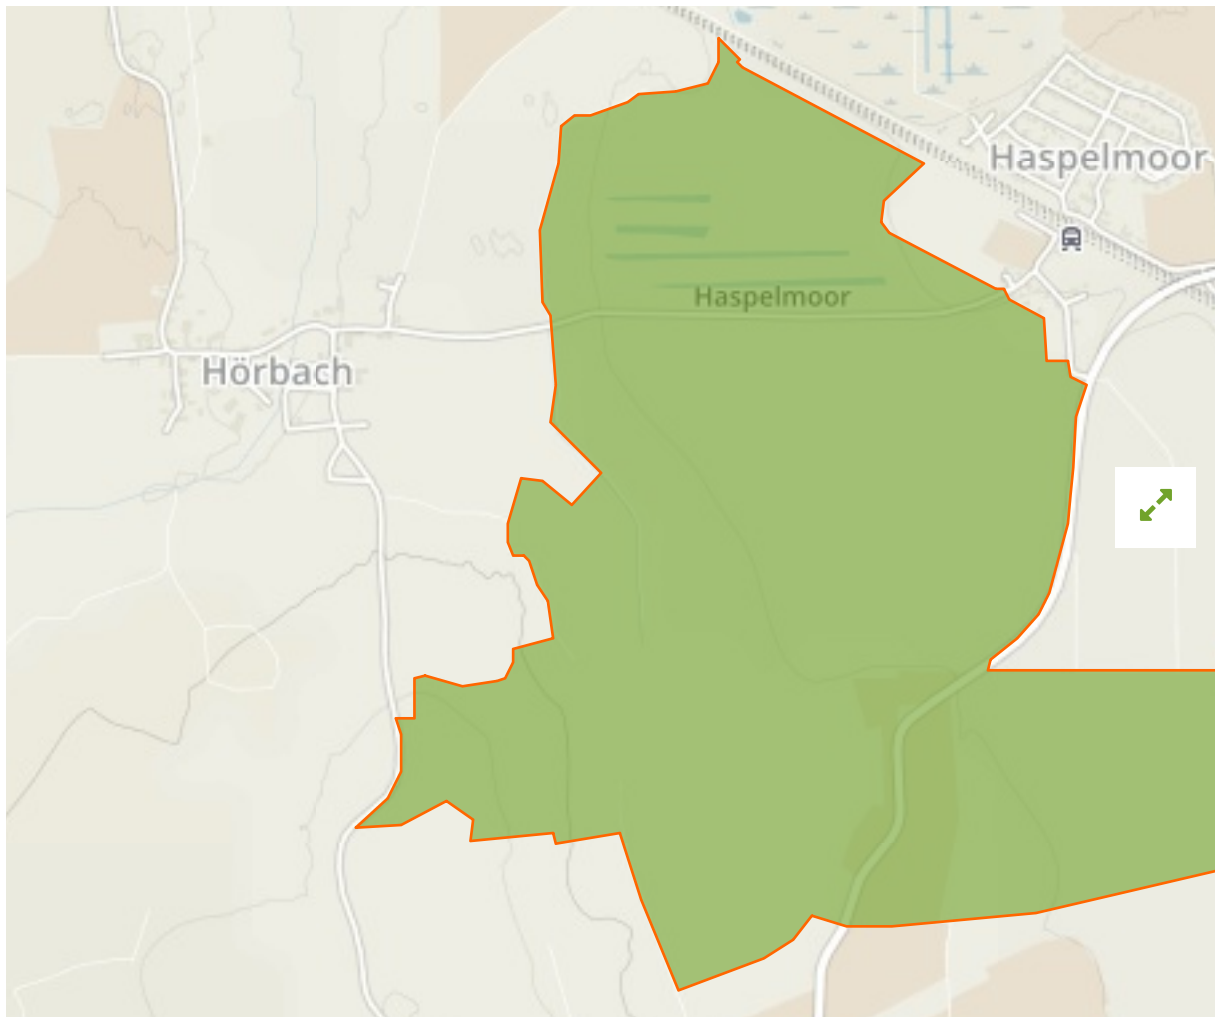

Haspelmoor in Germany

The designations employed and the presentation of material on this map do not imply the expression of any opinion whatsoever on the part of the Secretariat of the United Nations concerning the legal status of any country, territory, city or area or of its authorities, or concerning the delimitation of its frontiers or boundaries.

WDPA ID

395791

Reported Area

2.65 km²

Management Effectiveness Evaluations

No information available

Attributes

Original Name	Haspelmoor
English Designation	Landscape Protection Area
IUCN Management Category	V
Status	Designated
Type of Designation	National
Status Year	1979
Sublocation	
Governance Type	Federal or national ministry or agency
Management Authority	Bundesamt für Naturschutz
Management Plan	Not Reported
International Criteria	Not Applicable