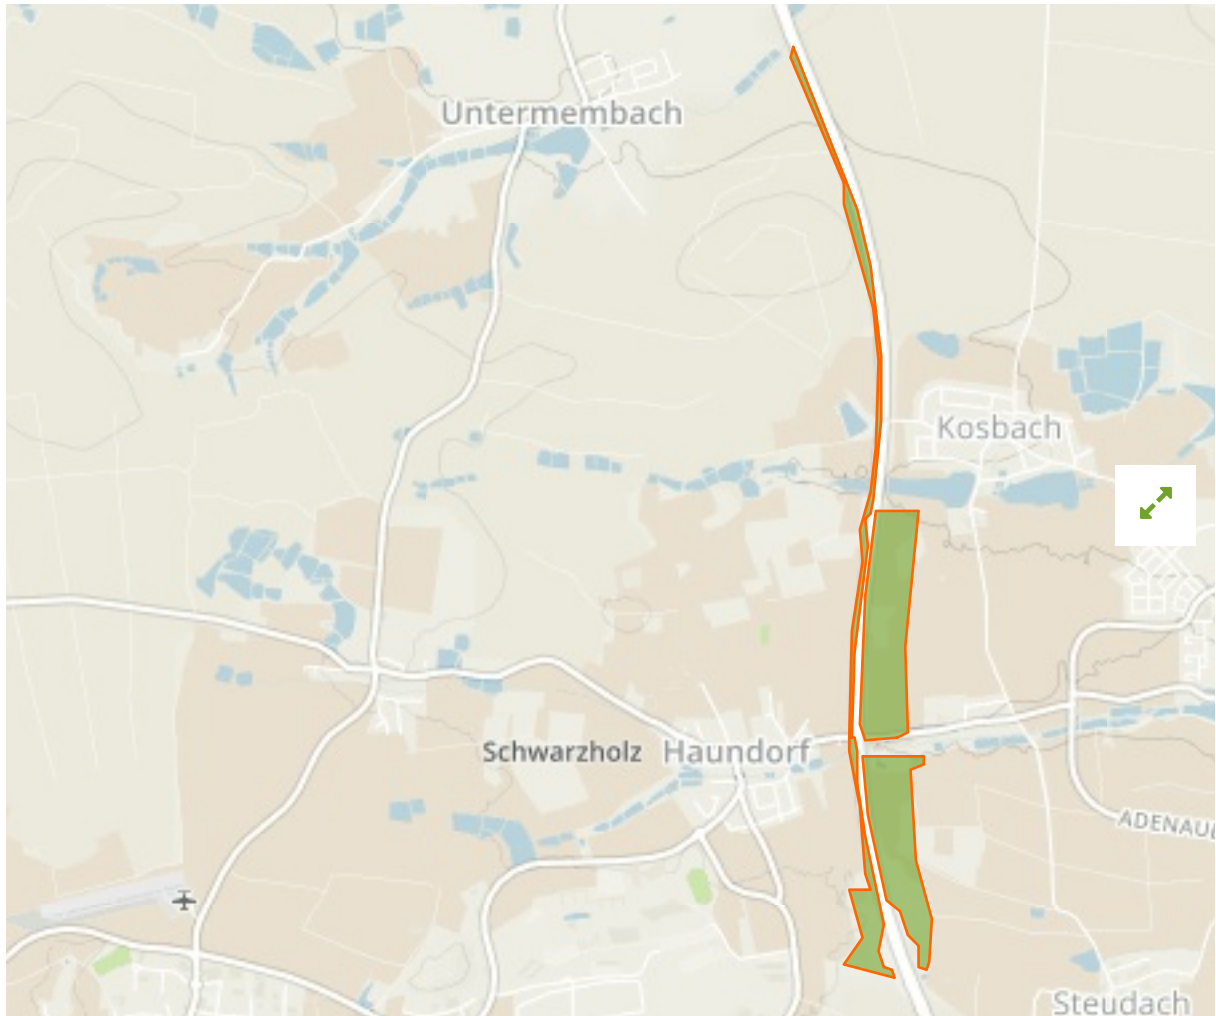

Schutzstreifen beiderseits der Bundesautobahn A3 in Germany

The designations employed and the presentation of material on this map do not imply the expression of any opinion whatsoever on the part of the Secretariat of the United Nations concerning the legal status of any country, territory, city or area or of its authorities, or concerning the delimitation of its frontiers or boundaries.

WDPA ID

395842

Reported Area

0.52 km²

Management Effectiveness Evaluations

No information available

Attributes

Original Name	Schutzstreifen beiderseits der Bundesautobahn A3
English Designation	Landscape Protection Area
IUCN Management Category	V
Status	Designated
Type of Designation	National
Status Year	1983
Sublocation	
Governance Type	Federal or national ministry or agency
Management Authority	Bundesamt für Naturschutz
Management Plan	Not Reported
International Criteria	Not Applicable