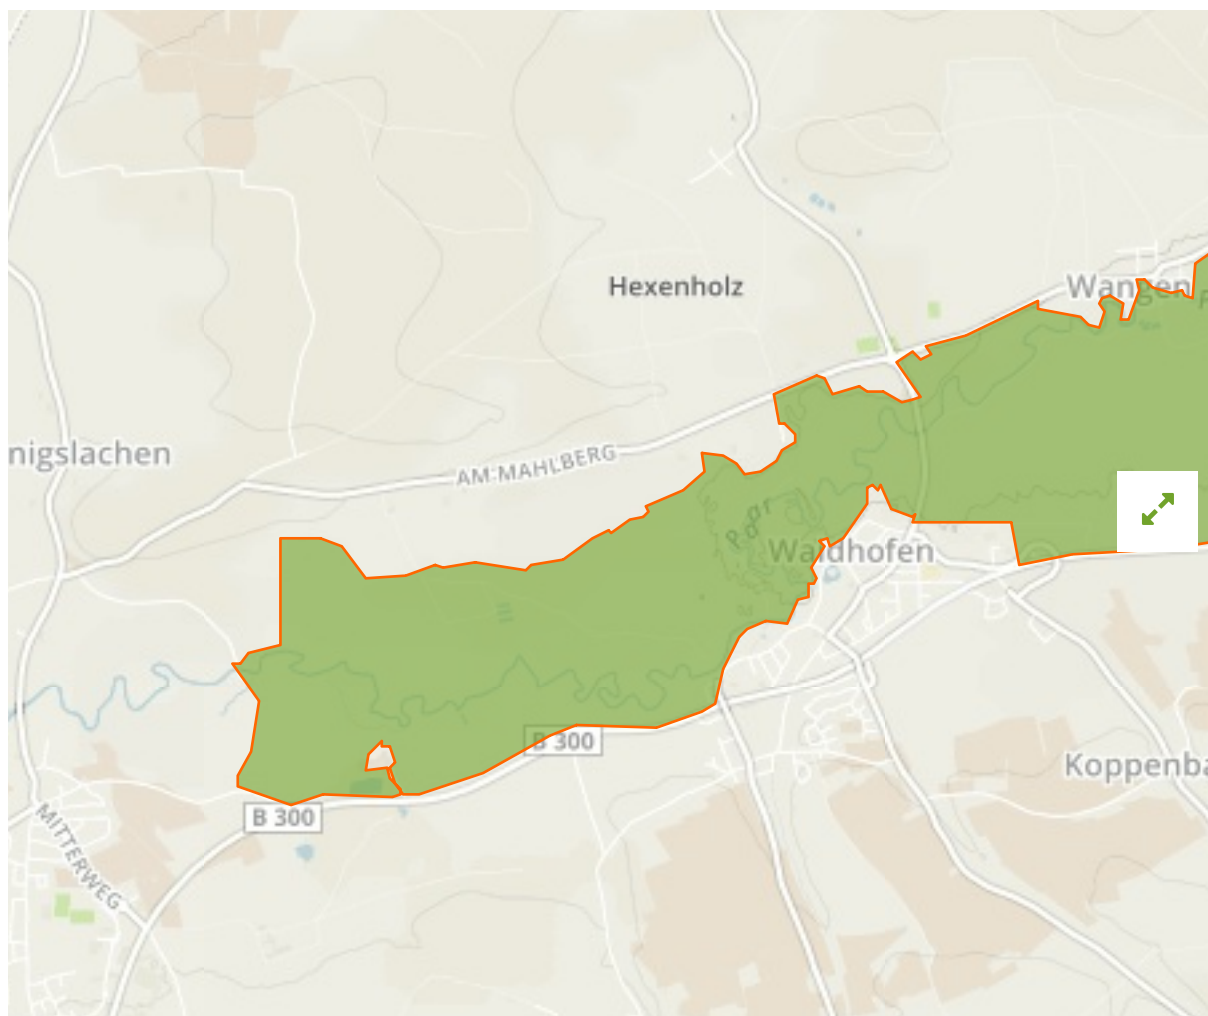

## Schutz der Paarauen im Gebiet der Stadt Schrobenhausen, Stadtteil Mühlried und der Gemeinde Waidhofen in Germany

The designations employed and the presentation of material on this map do not imply the expression of any opinion whatsoever on the part of the Secretariat of the United Nations concerning the legal status of any country, territory, city or area or of its authorities, or concerning the delimitation of its frontiers or boundaries.

WDPA ID

---

**395858**

Reported Area

---

# 5.84 km<sup>2</sup>